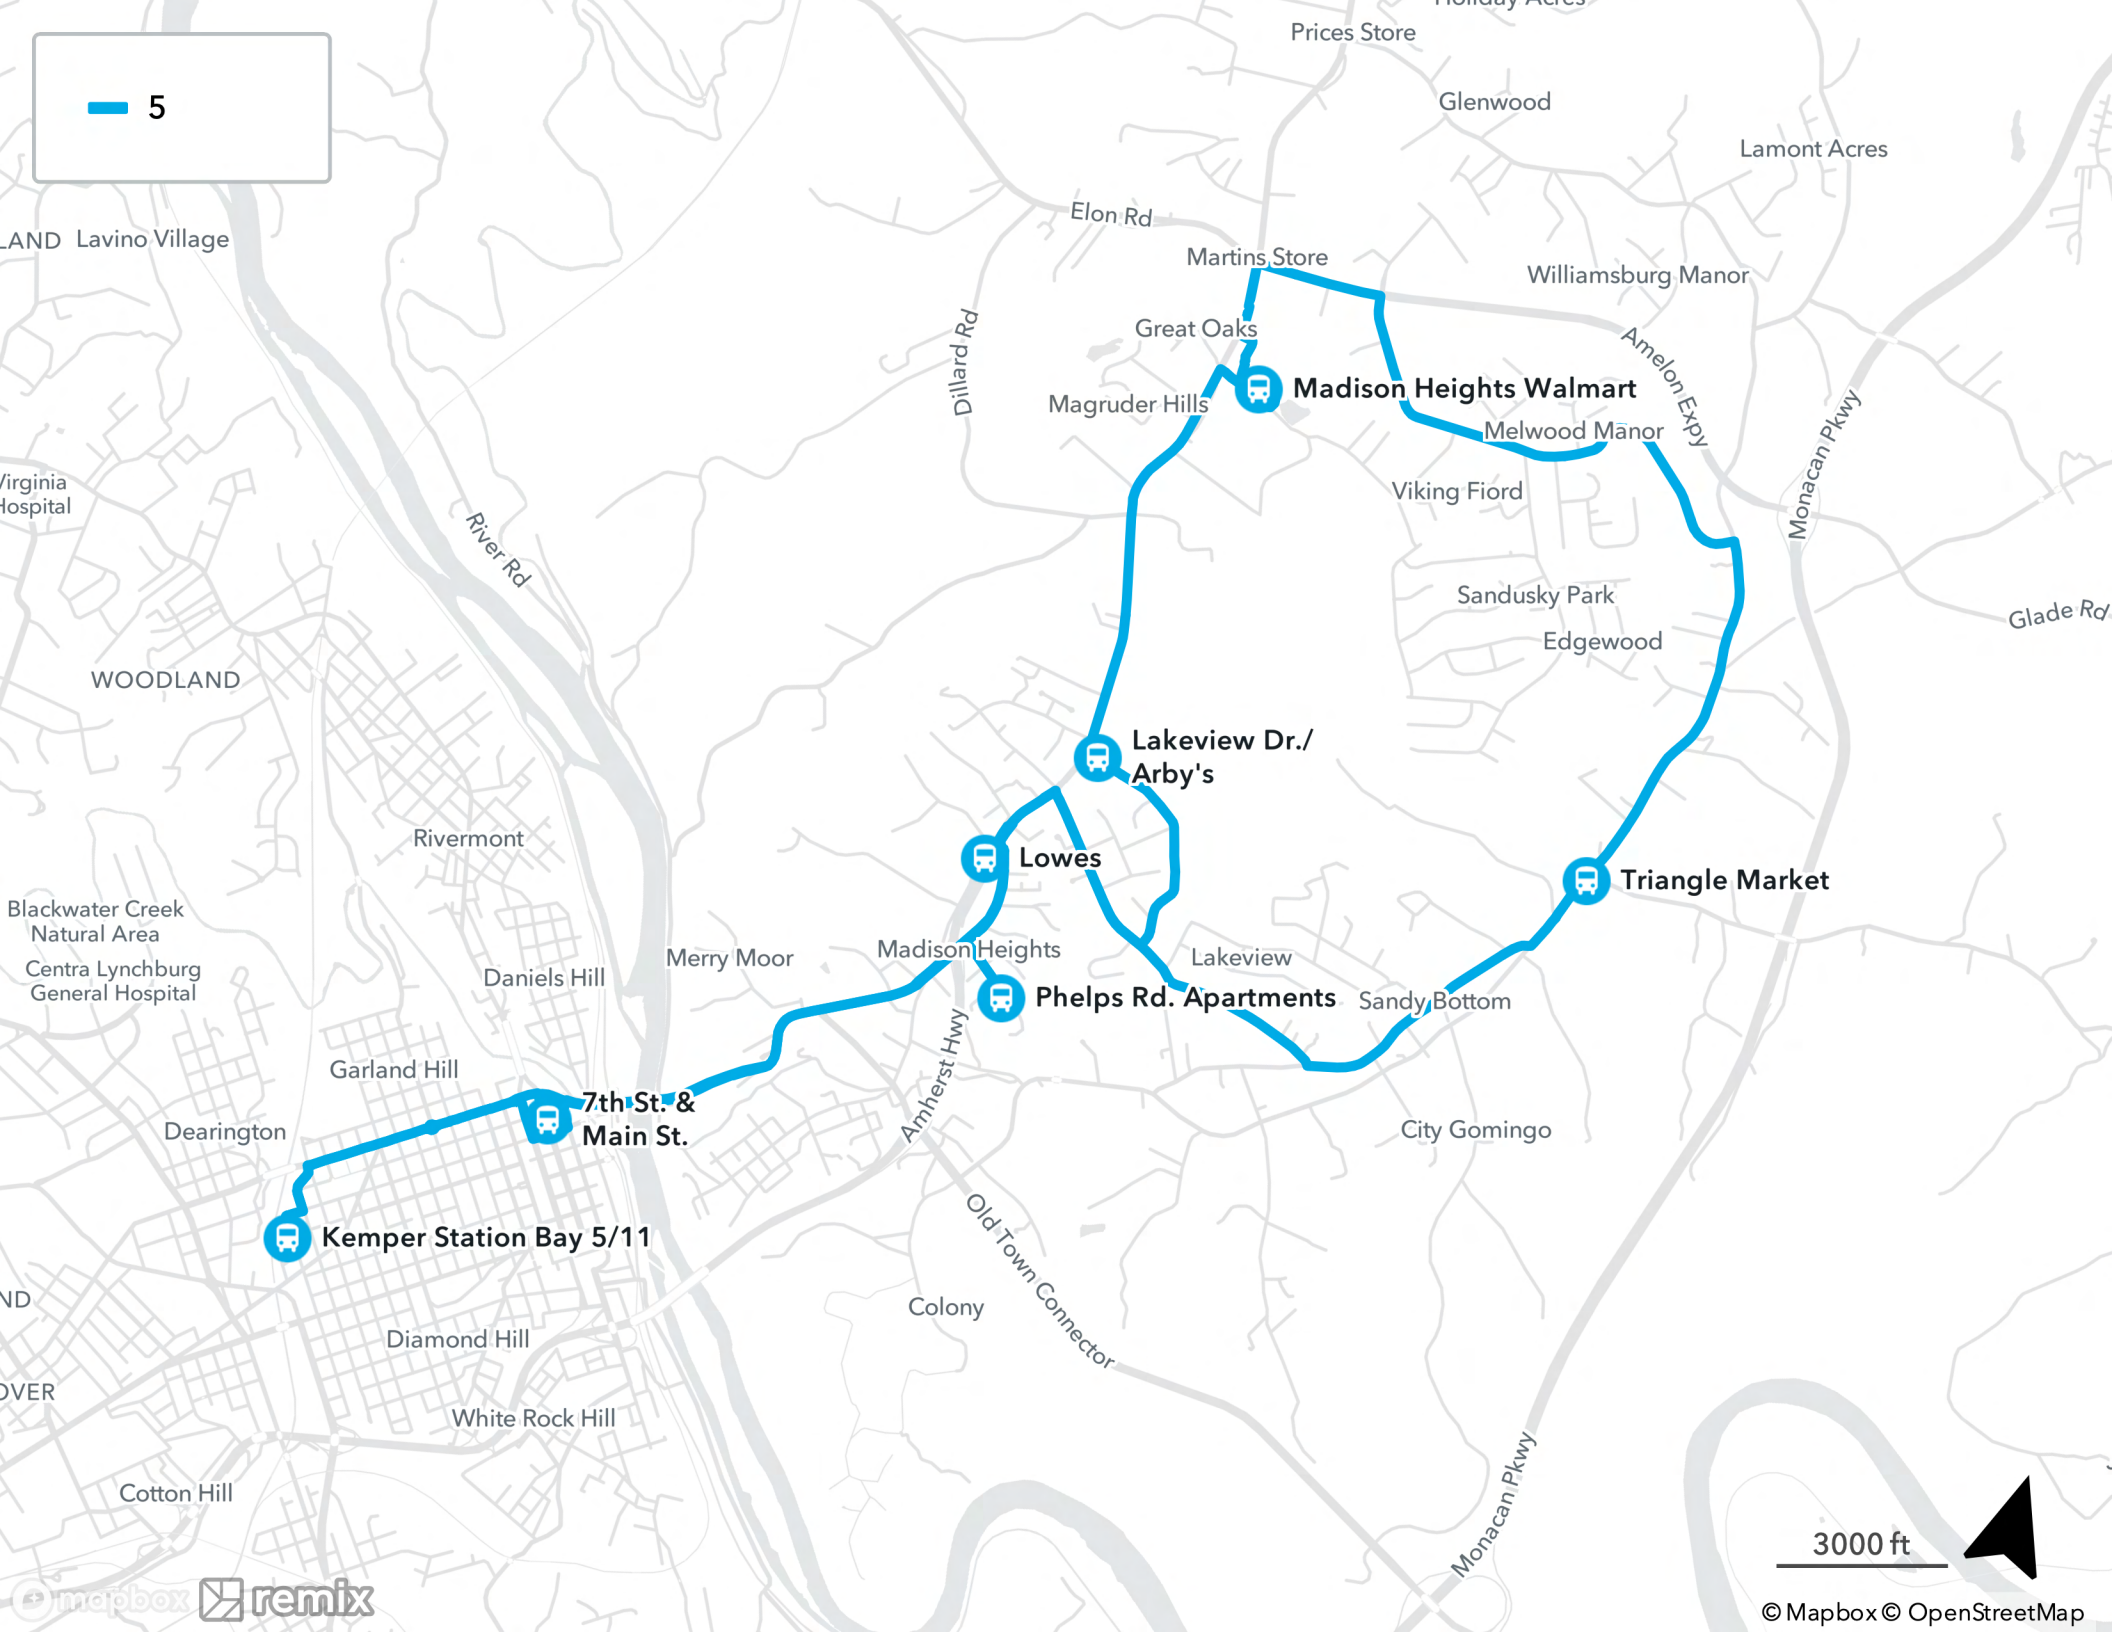

MON - FRI

ROUTE 5

Kemper Station Bay 5/11	7th St. & Main St.	Phelps Rd. Apartments	Lakeview Dr./ In Front Of La Caretta	Madison Heights Walmart	Madison Heights Walmart	Triangle Market	Lowes	7th St. & Main St.	Kemper Station Bay 5/11
6:15a	6:25a	6:30a	6:35a	6:38a	6:40a	6:48a	6:58a	7:05a	7:10a
8:15a	8:25a	8:30a	8:35a	8:38a	8:40a	8:48a	8:58a	9:05a	9:10a
10:15a	10:25a	10:30a	10:35a	10:38a	10:40a	10:48a	10:58a	11:05a	11:10a
12:15p	12:25p	12:30p	12:35p	12:38p	12:40p	12:48p	12:58p	1:05p	1:10p
2:15p	2:25p	2:30p	2:35p	2:38p	2:40p	2:48p	2:58p	3:05p	3:10p
4:15p	4:25p	4:30p	4:35p	4:38p	4:40p	4:48p	4:58p	5:05p	5:10p

5

3000 ft