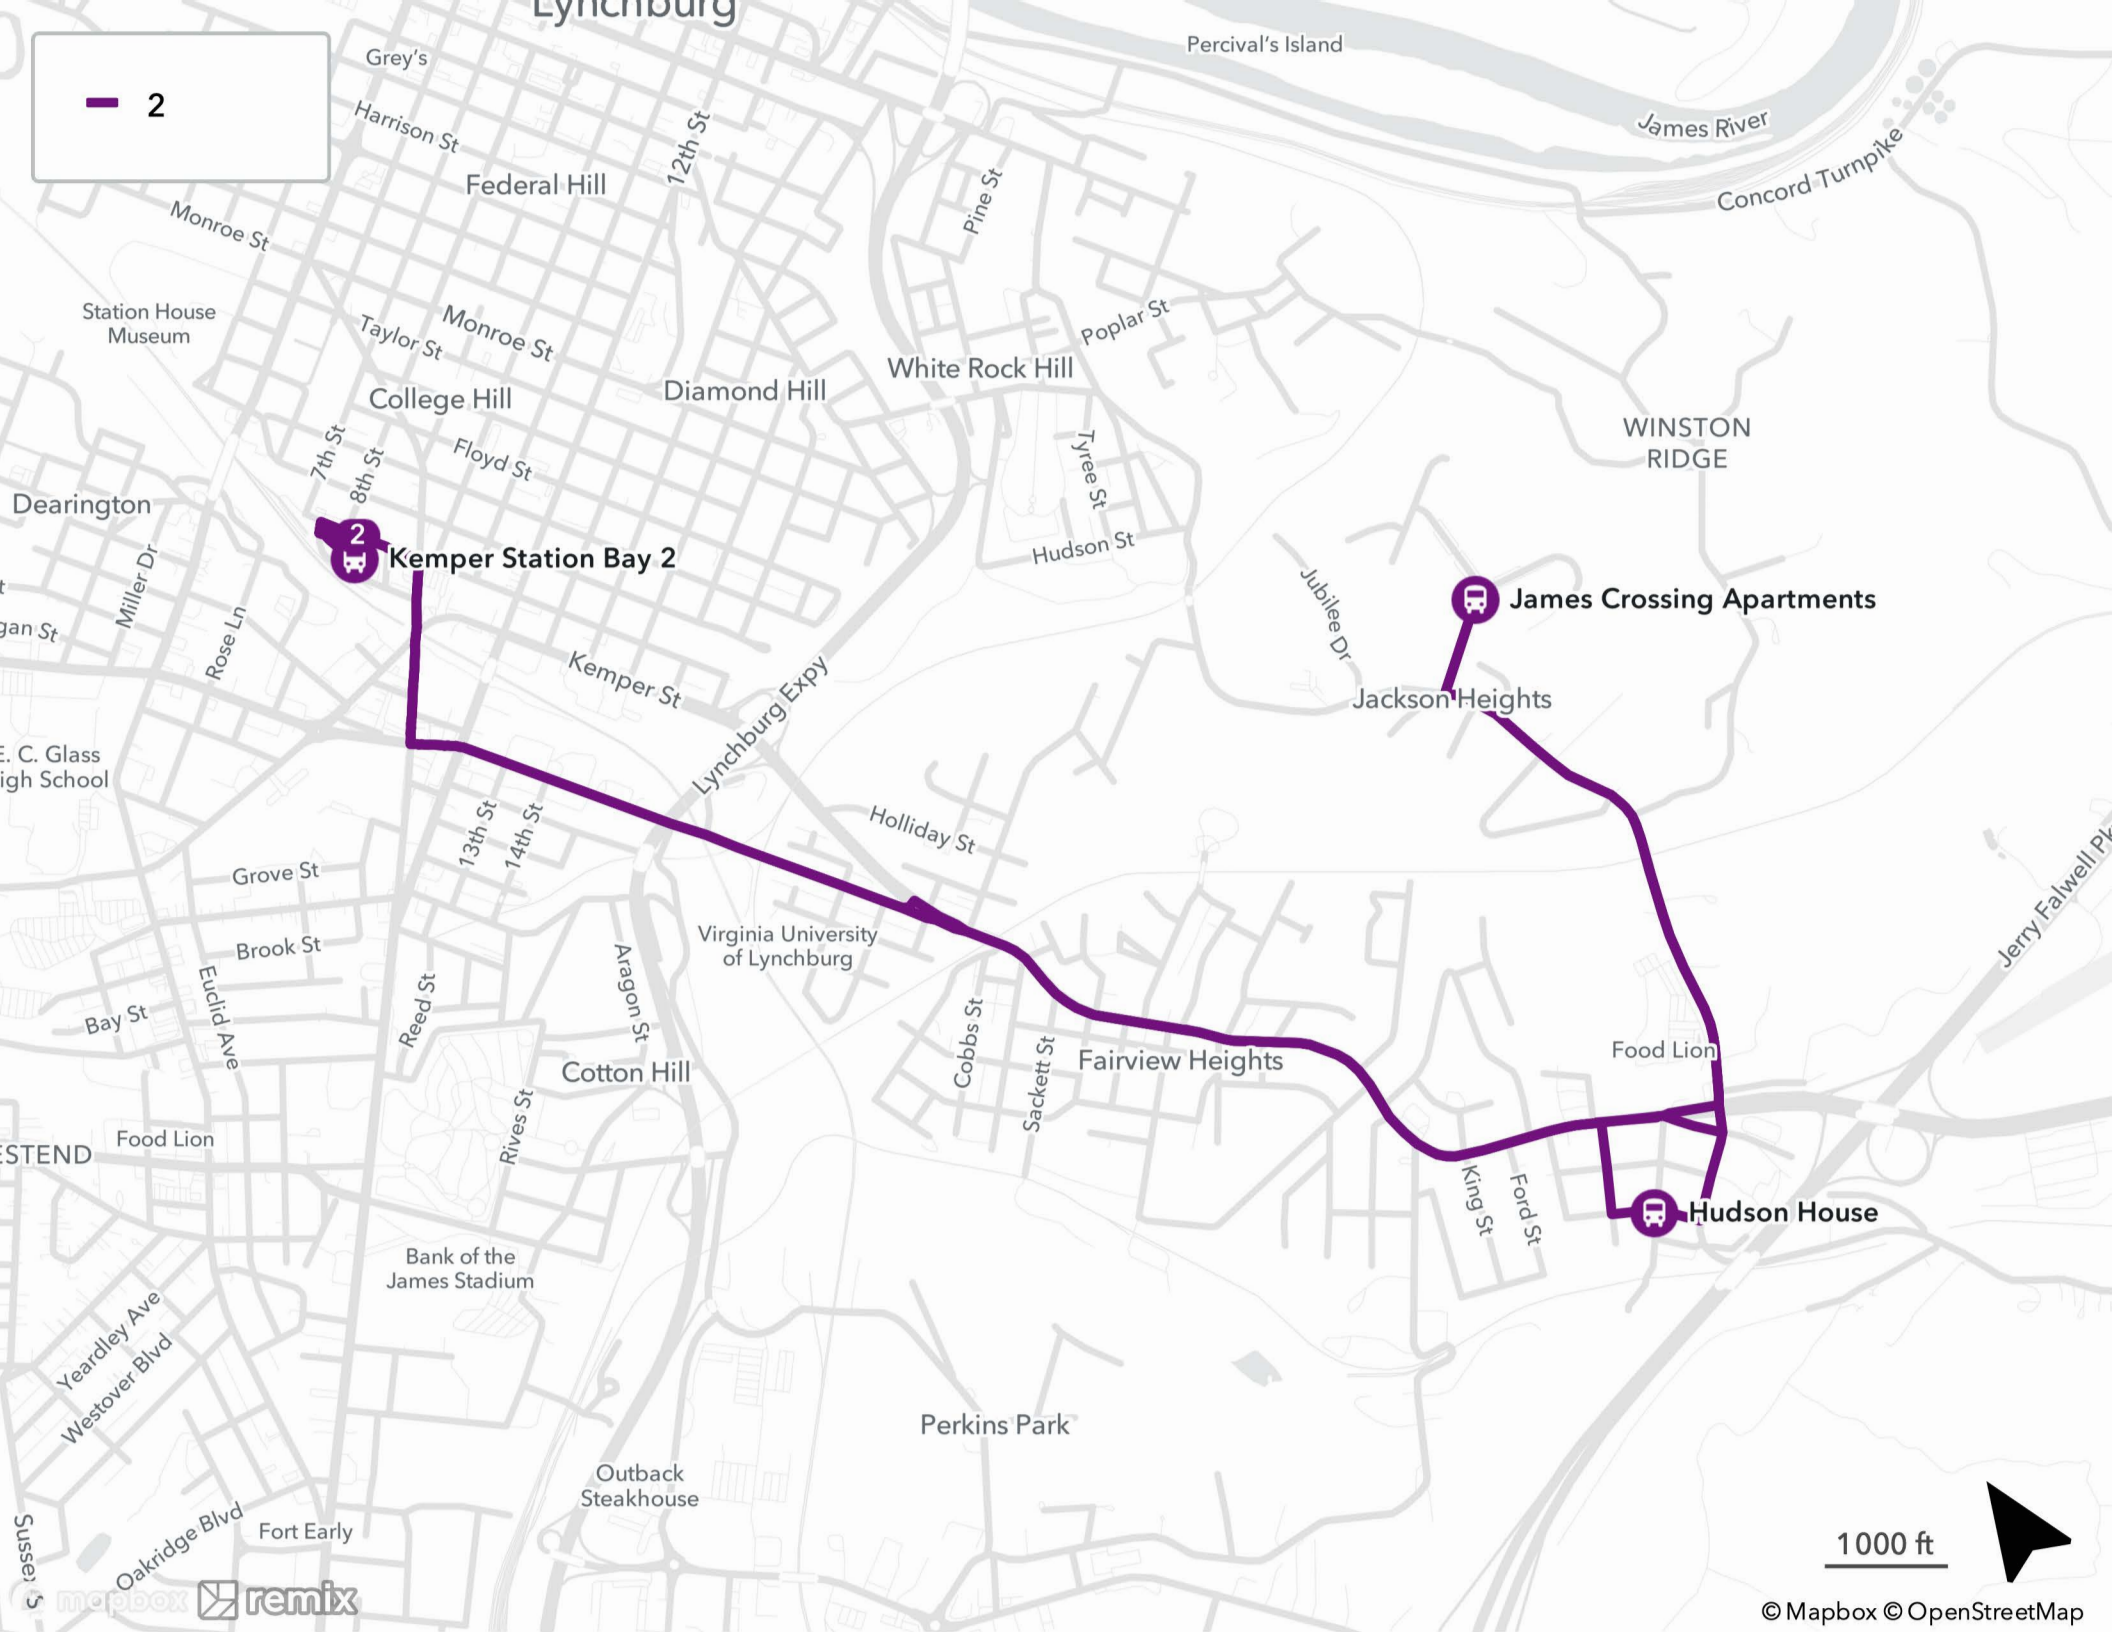

SATURDAY

ROUTE 2

Kemper Station Bay 2			James Crossing Apartments	
Kemper Station Bay 2	Hudson House	James Crossing Apartments	James Crossing Apartments	Kemper Station Bay 2
6:45a	–	6:58a	6:58a	7:10a
7:45a	7:55a	7:58a	7:58a	8:10a
8:45a	–	8:58a	8:58a	9:10a
9:45a	–	9:58a	9:58a	10:10a
10:45a	–	10:58a	10:58a	11:10a
11:45a	–	11:58a	11:58a	12:10p
12:45p	12:55p	12:58p	12:58p	1:10p
1:45p	–	1:58p	1:58p	2:10p
2:45p	–	2:58p	2:58p	3:10p
3:45p	–	3:58p	3:58p	4:10p
4:45p	4:55p	4:58p	4:58p	5:10p
5:45p	–	5:58p	5:58p	6:10p
6:45p	–	6:58p	6:58p	7:10p
7:45p	–	7:58p	7:58p	8:10p
8:45p	–	8:58p	8:58p	9:10p
9:45p	–	9:58p	9:58p	10:10p

* SUSPENDED SUNDAY

Kemper Station Bay 2			James Crossing Apartments	
Kemper Station Bay 2	Hudson House	James Crossing Apartments	James Crossing Apartments	Kemper Station Bay 2
7:45a	7:55a	7:58a	7:58a	8:10a
8:45a	–	8:58a	8:58a	9:10a
9:45a	–	9:58a	9:58a	10:10a
10:45a	–	10:58a	10:58a	11:10a
11:45a	–	11:58a	11:58a	12:10p
12:45p	12:55p	12:58p	12:58p	1:10p
1:45p	–	1:58p	1:58p	2:10p
2:45p	–	2:58p	2:58p	3:10p
3:45p	–	3:58p	3:58p	4:10p
4:45p	4:55p	4:58p	4:58p	5:10p
5:45p	–	5:58p	5:58p	6:10p
6:45p	–	6:58p	6:58p	7:10p

2

1000 ft