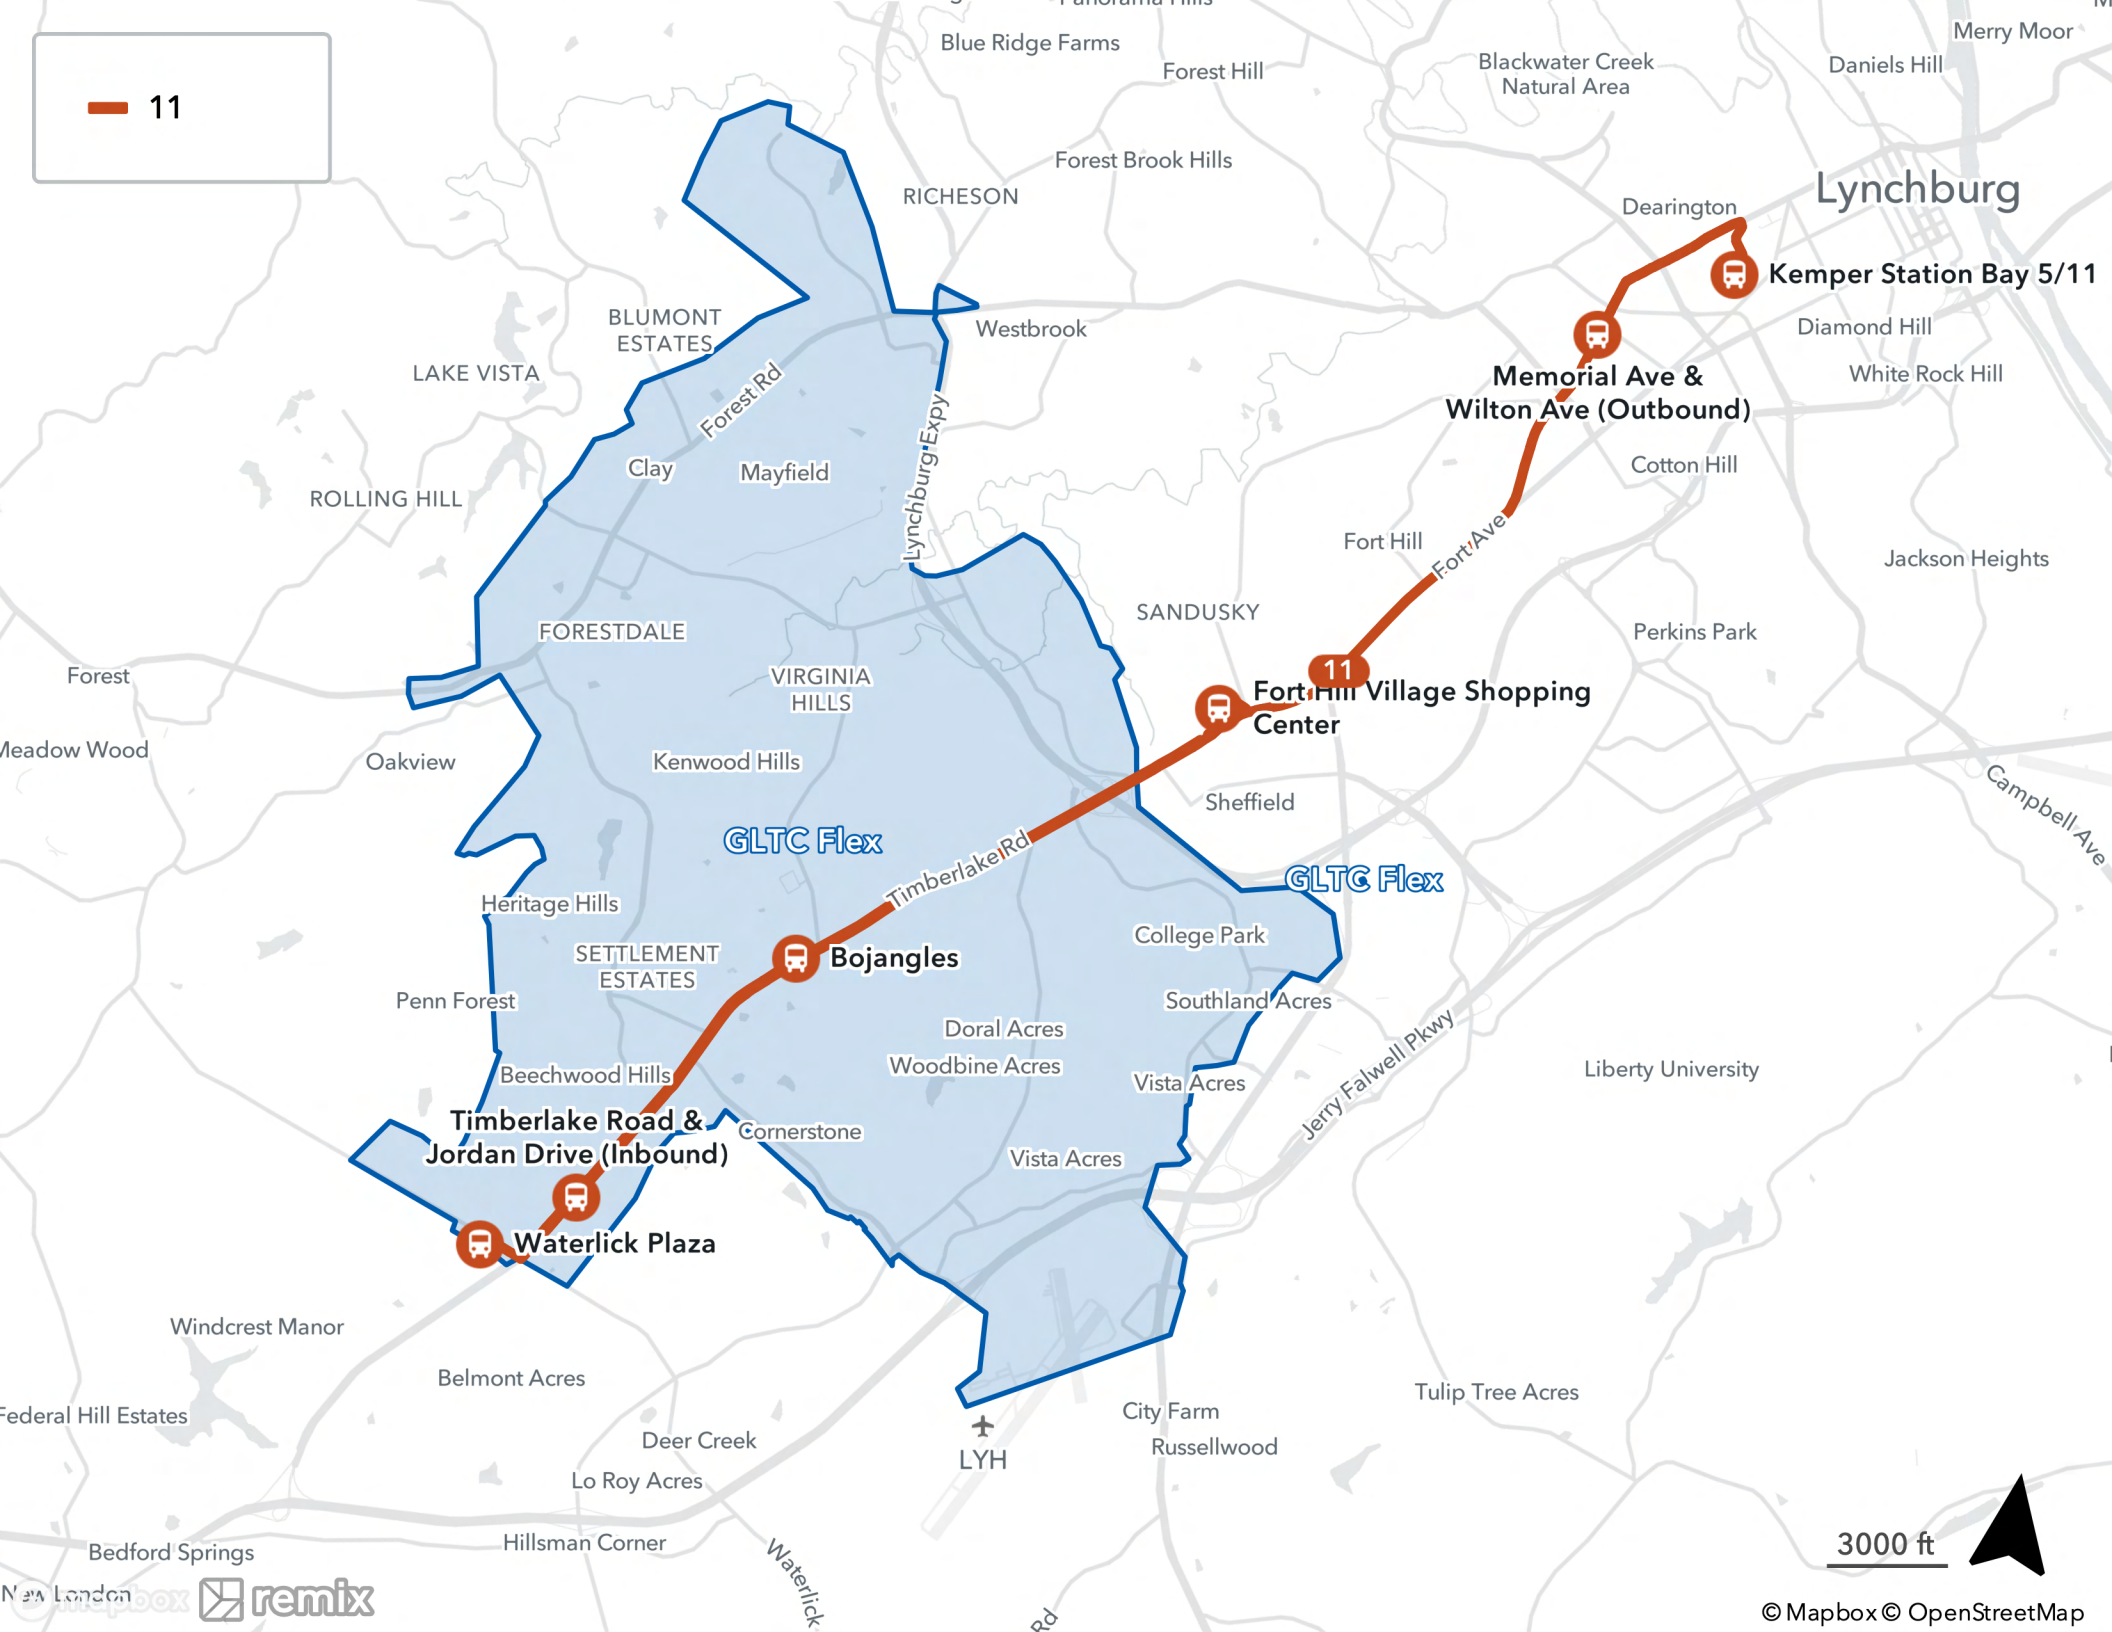

MON - FRI

ROUTE 11

Kemper Station Bay 5/11	Memorial Ave & Wilton Ave (Outbound)	Fort Hill Village Shopping Center	Bojangles	Waterlick Plaza	Waterlick Plaza	Social Security	Kemper Station Bay 5/11
5:15a	5:20a	5:30a	5:35a	5:43a	5:45a	5:55a	6:10a
7:15a	7:20a	7:30a	7:35a	7:43a	7:45a	7:55a	8:10a
9:15a	9:20a	9:30a	9:35a	9:43a	9:45a	9:55a	10:10a
11:15a	11:20a	11:30a	11:35a	11:43a	11:45a	11:55a	12:10p
1:15p	1:20p	1:30p	1:35p	1:43p	1:45p	1:55p	2:10p
3:15p	3:20p	3:30p	3:35p	3:43p	3:45p	3:55p	4:10p
5:15p	5:20p	5:30p	5:35p	5:43p	5:45p	5:55p	6:10p
7:15p	7:20p	7:30p	7:35p	7:43p	7:45p	7:55p	8:10p
8:15p	8:20p	8:30p	8:35p	8:43p	8:45p	8:55p	9:10p
9:15p	9:20p	9:30p	9:35p	9:43p	9:45p	9:55p	10:10p

SATURDAY

Kemper Station Bay 5/11	Memorial Ave & Wilton Ave (Outbound)	Fort Hill Village Shopping Center	Bojangles	Waterlick Plaza	Waterlick Plaza	Social Security	Kemper Station Bay 5/11
7:15p	7:20p	7:32p	7:36p	7:44p	7:45p	7:55p	8:10p
8:15p	8:20p	8:32p	8:36p	8:44p	8:45p	8:55p	9:10p
9:15p	9:20p	9:32p	9:36p	9:44p	9:45p	9:55p	10:10p

11

3000 ft