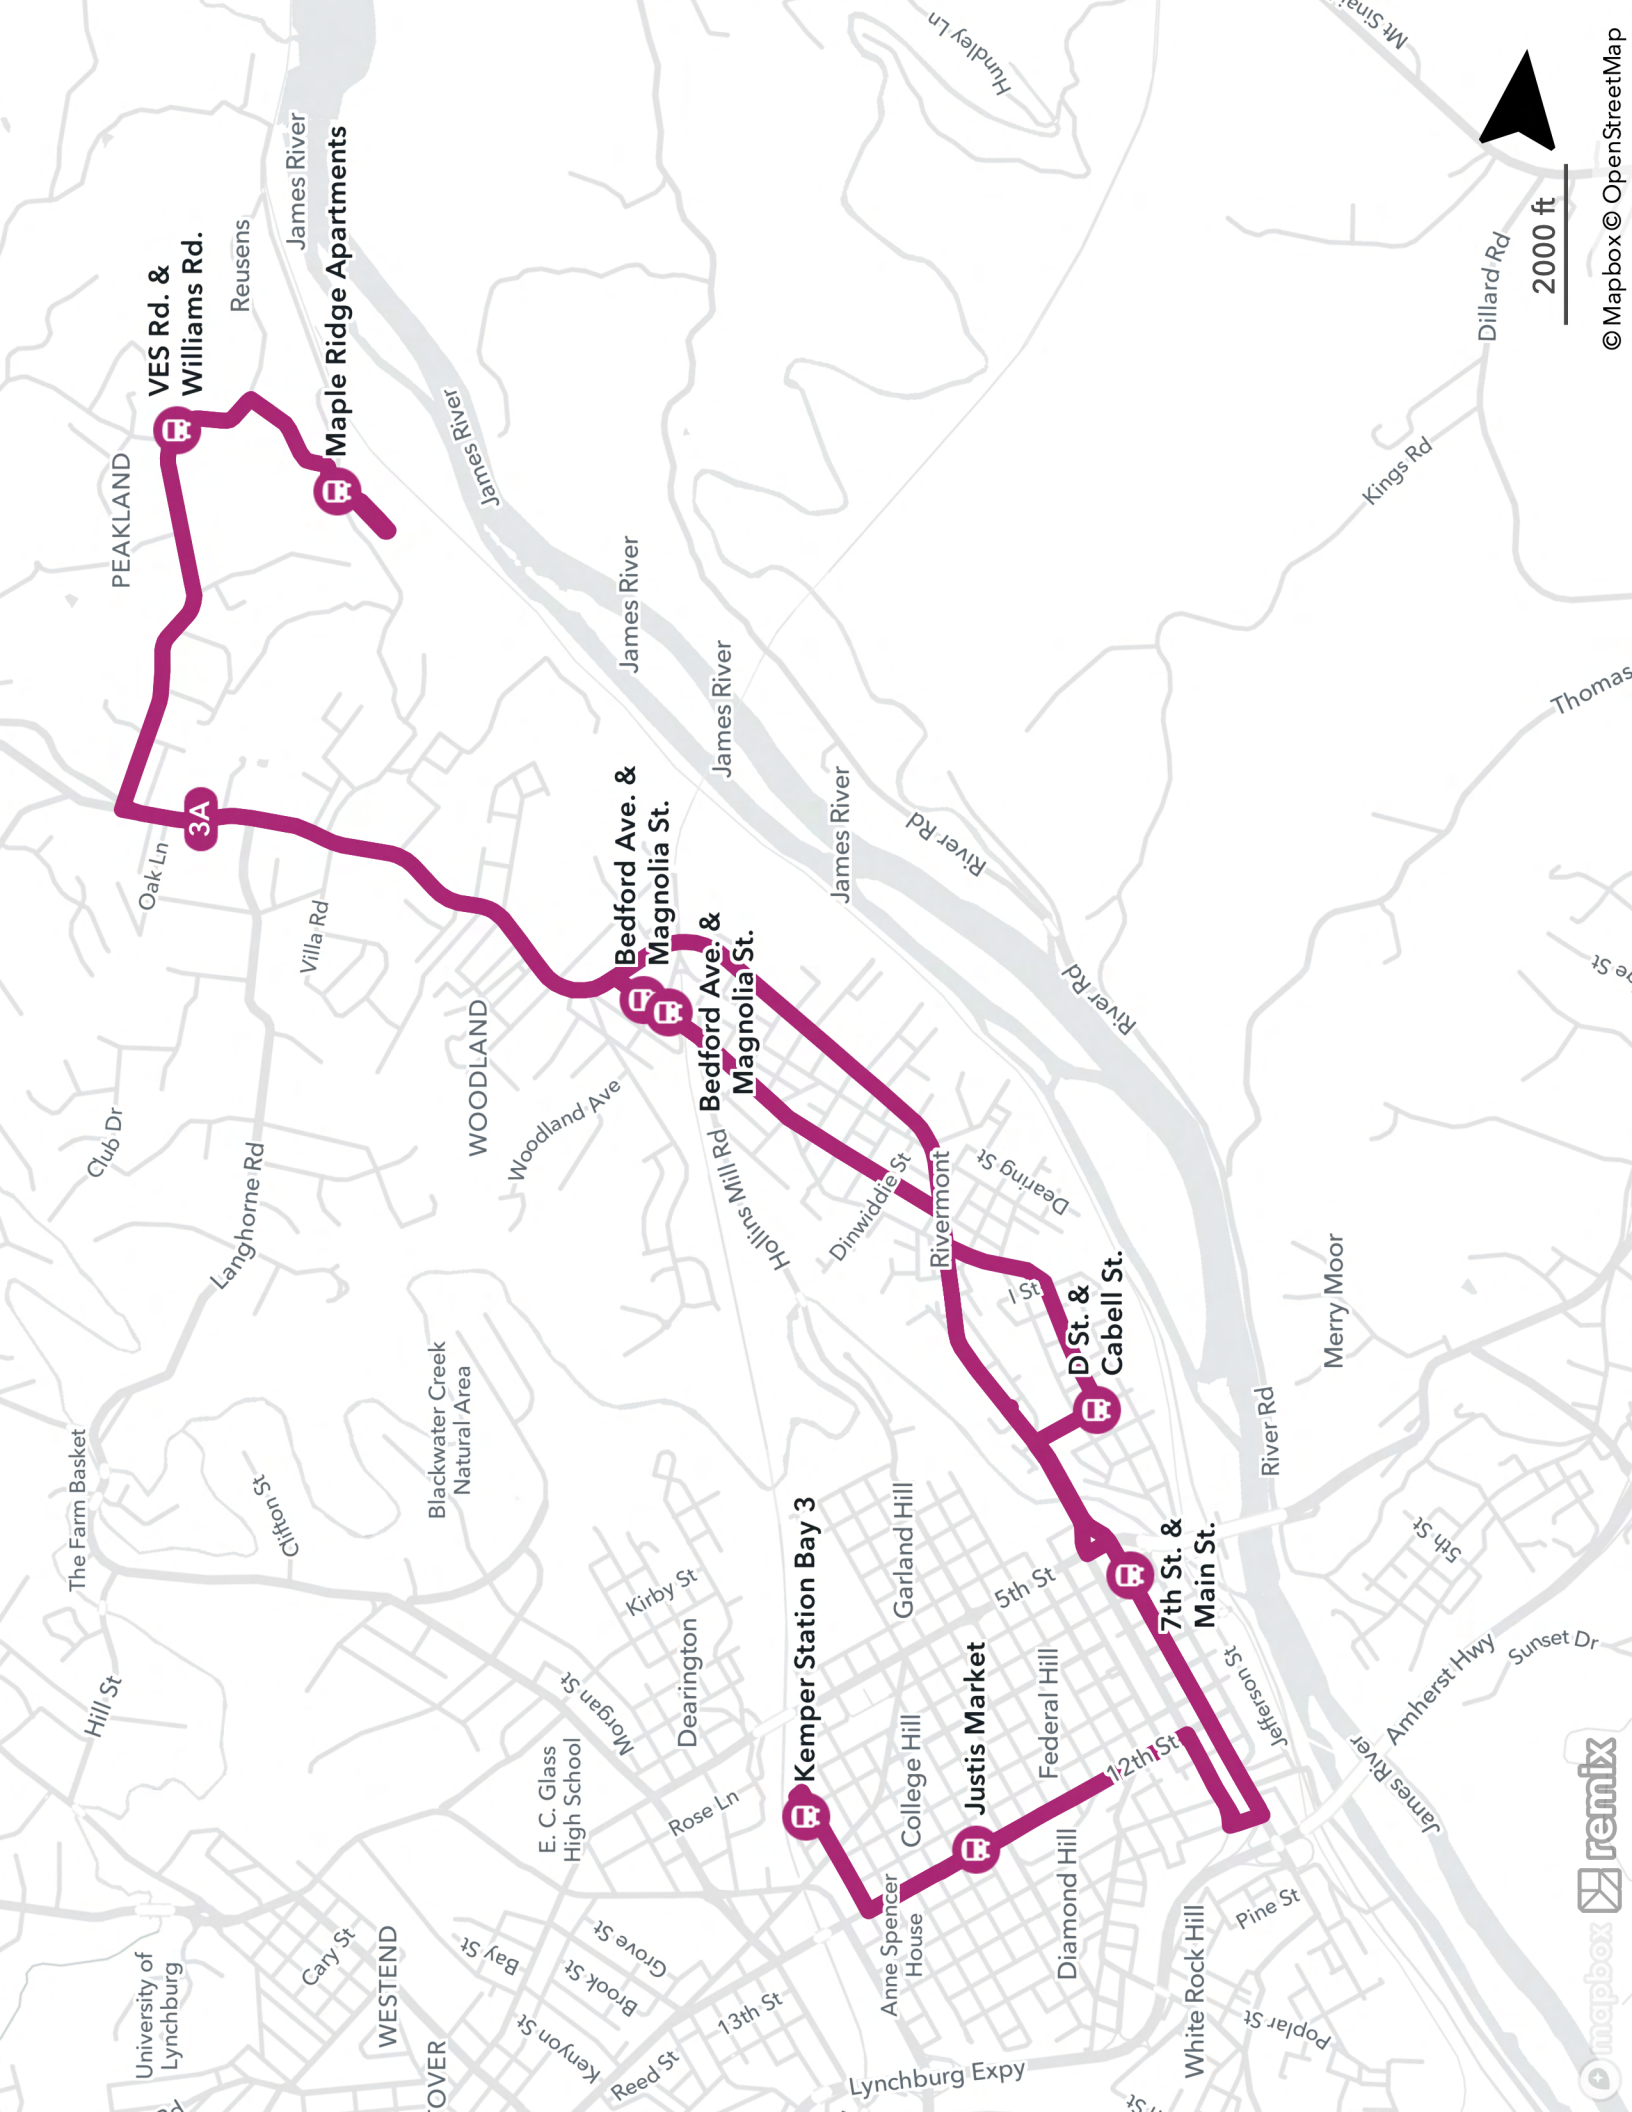

VES Rd. & Williams Rd.

Maple Ridge Apartments

3A

Bedford Ave. & Magnolia St.

Bedford Ave. & Magnolia St.

D St. & Cabell St.

Rivermont

Kemper Station Bay 3

Justis Market

7th St. & Main St.

2000 ft

© Mapbox © OpenStreetMap