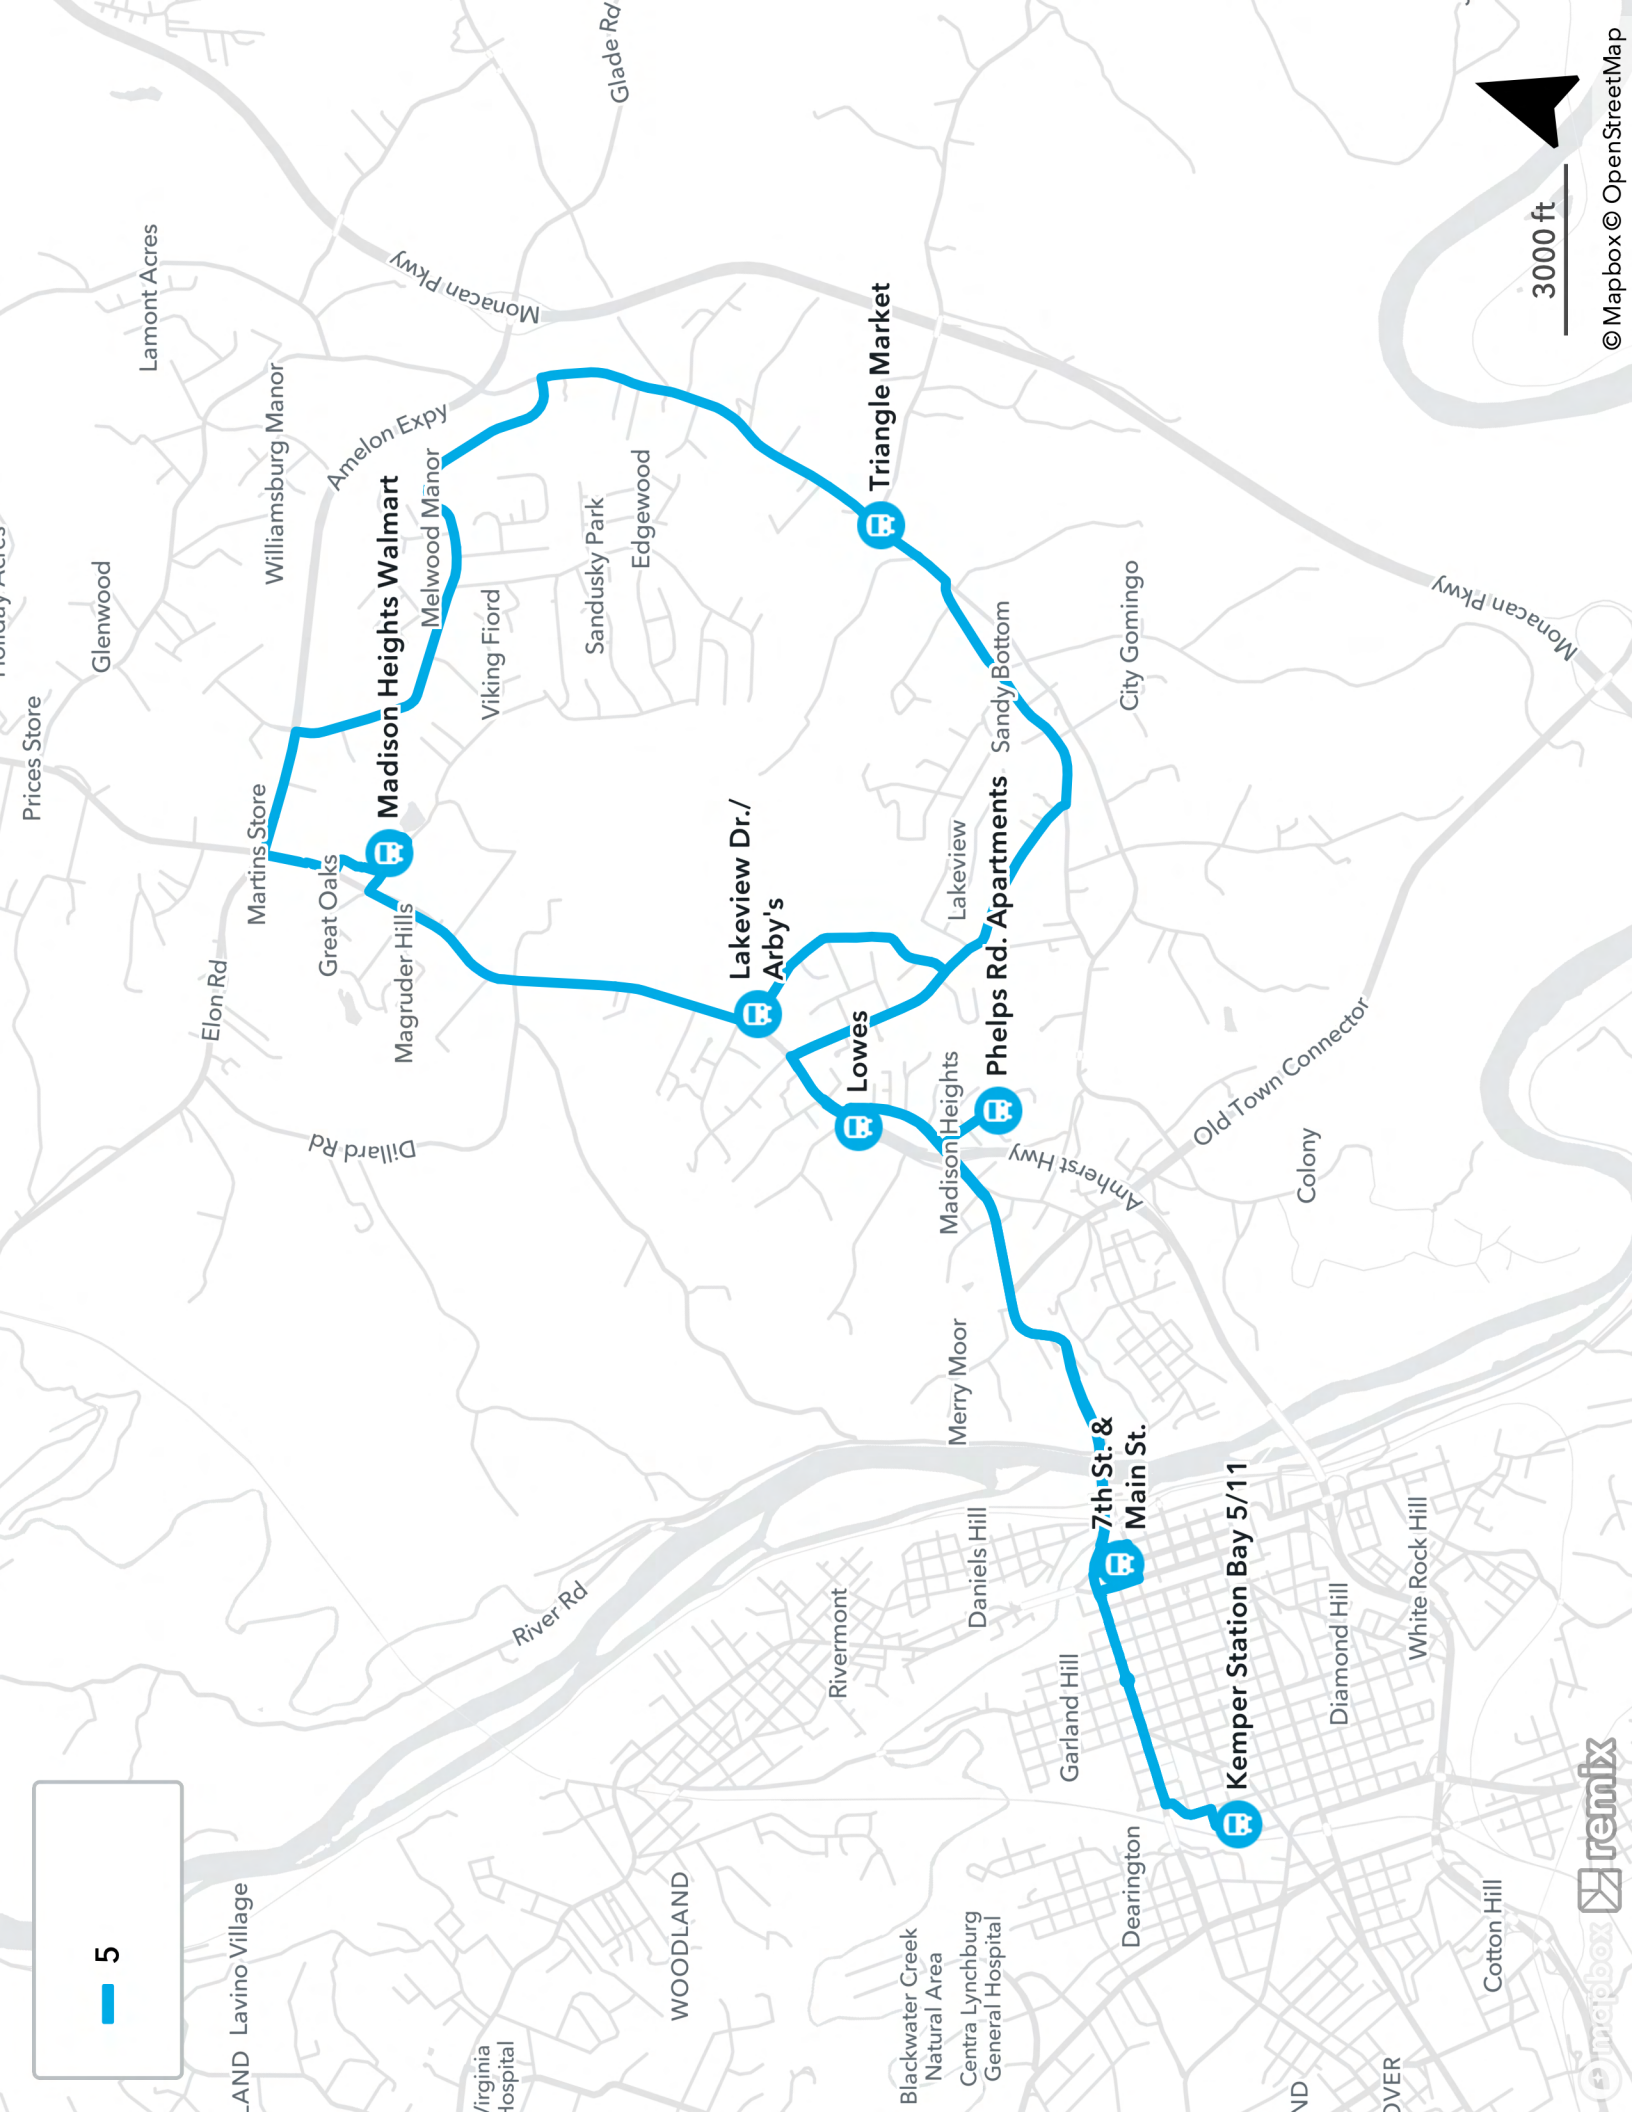

5

3000 ft

MON - FRI

ROUTE 8

Kemper Station Bay 8 Birchwood Dr./Hillcrest Apartments	Walmart Old Forest Rd.	Fresh Market	Fresh Market	Walmart Old Forest Rd.	Clear Brook Nursing Home Stop	Kemper Station Bay 8
5:15a	5:25a	5:35a	5:40a	4:50a	4:55a	5:10a
6:15a	6:25a	6:35a	6:40a	5:45a	5:50a	6:10a
7:15a	7:25a	7:35a	7:40a	6:45a	6:50a	7:10a
8:15a	8:25a	8:35a	8:40a	7:45a	7:50a	8:10a
9:15a	9:25a	9:35a	9:40a	8:45a	8:50a	9:10a
10:15a	10:25a	10:35a	10:40a	9:45a	9:50a	9:55a
11:15a	11:25a	11:35a	11:40a	10:45a	10:50a	10:55a
12:15p	12:25p	12:35p	12:40p	11:45a	11:50a	11:55a
1:15p	1:25p	1:35p	1:40p	12:45p	12:50p	12:55p
2:15p	2:25p	2:35p	2:40p	1:45p	1:50p	1:55p
3:15p	3:25p	3:35p	3:40p	2:45p	2:50p	2:55p
4:15p	4:25p	4:35p	4:40p	3:45p	3:50p	3:55p
5:15p	5:25p	5:35p	5:40p	4:45p	4:50p	4:55p
6:15p	6:25p	6:35p	6:40p	5:45p	5:50p	5:55p
7:15p	7:25p	7:35p	7:40p	6:45p	6:50p	-
8:15p	8:25p	8:35p	8:40p	7:45p	7:50p	-
9:15p	9:25p	9:35p	9:40p	8:45p	8:50p	-
				9:45p	9:50p	-
						10:10p