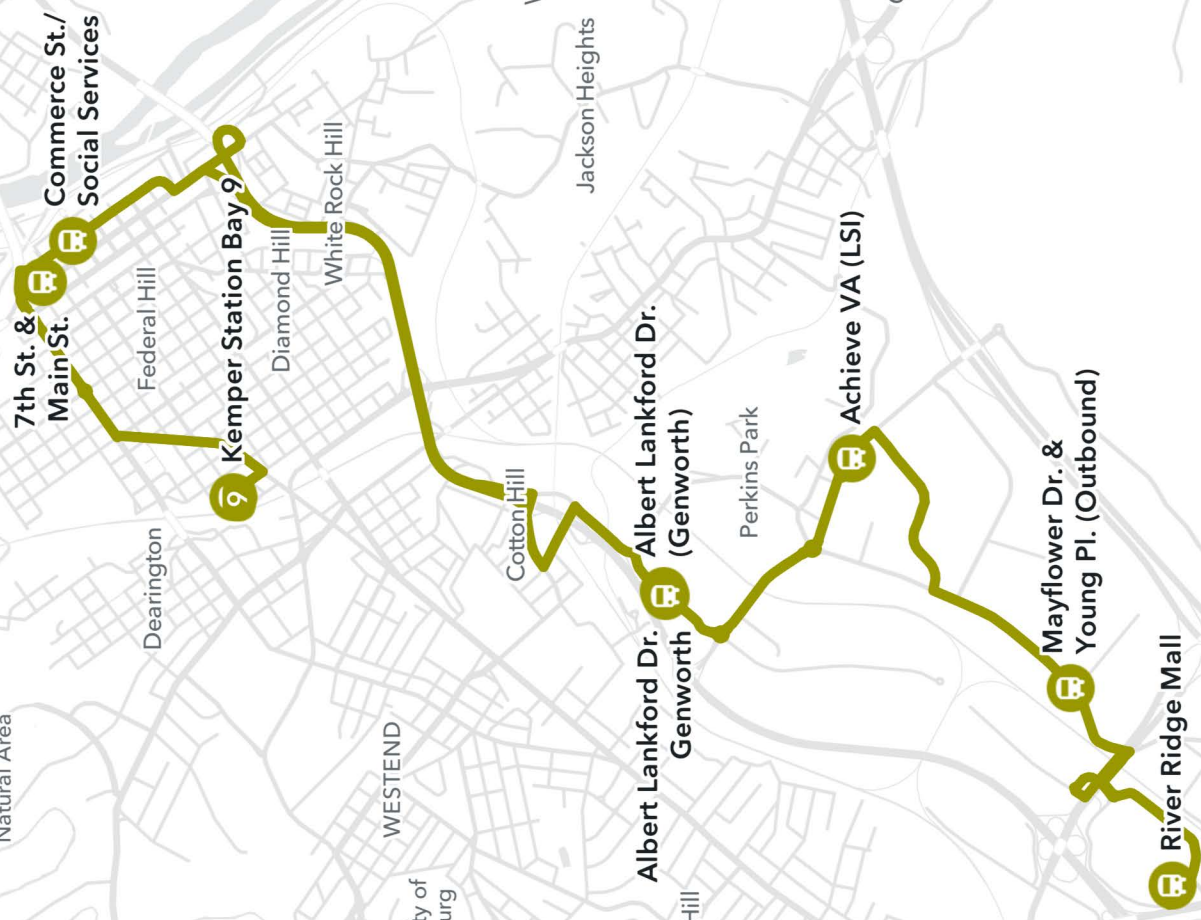

8

2000 ft

MON - FRI

ROUTE 9

Kemper Station Bay 9	Commerce St./ Social Services	Albert Lankford Dr. Genworth	Achieve VA (LSI)	Mayflower Dr. & Young Pl. (Outbound)	River Ridge Mall	River Ridge Mall	Albert Lankford Dr. (Genworth)	7th St. & Main St.	Kemper Station Bay 9
5:15a	5:20a	5:33a	5:37a	5:40a	5:43a	5:45a	5:55a	6:05a	6:13a
6:15a	6:20a	6:33a	6:37a	6:40a	6:43a	6:45a	6:55a	7:05a	7:13a
7:15a	7:20a	7:33a	7:37a	7:40a	7:43a	7:45a	7:55a	8:05a	8:13a
8:15a	8:20a	8:33a	8:37a	8:40a	8:43a	8:45a	8:55a	9:05a	9:13a
9:15a	9:20a	9:33a	9:37a	9:40a	9:43a	9:45a	9:55a	10:05a	10:13a
10:15a	10:20a	10:33a	10:37a	10:40a	10:43a	10:45a	10:55a	11:05a	11:13a
11:15a	11:20a	11:33a	11:37a	11:40a	11:43a	11:45a	11:55a	12:05p	12:13p
12:15p	12:20p	12:33p	12:37p	12:40p	12:43p	12:45p	12:55p	1:05p	1:13p
1:15p	1:20p	1:33p	1:37p	1:40p	1:43p	1:45p	1:55p	2:05p	2:13p
2:15p	2:20p	2:33p	2:37p	2:40p	2:43p	2:45p	2:55p	3:05p	3:13p
3:15p	3:20p	3:33p	3:37p	3:40p	3:43p	3:45p	3:55p	4:05p	4:13p
4:15p	4:20p	4:33p	4:37p	4:40p	4:43p	4:45p	4:55p	5:05p	5:13p
5:15p	5:20p	5:33p	5:37p	5:40p	5:43p	5:45p	5:55p	6:05p	6:10p