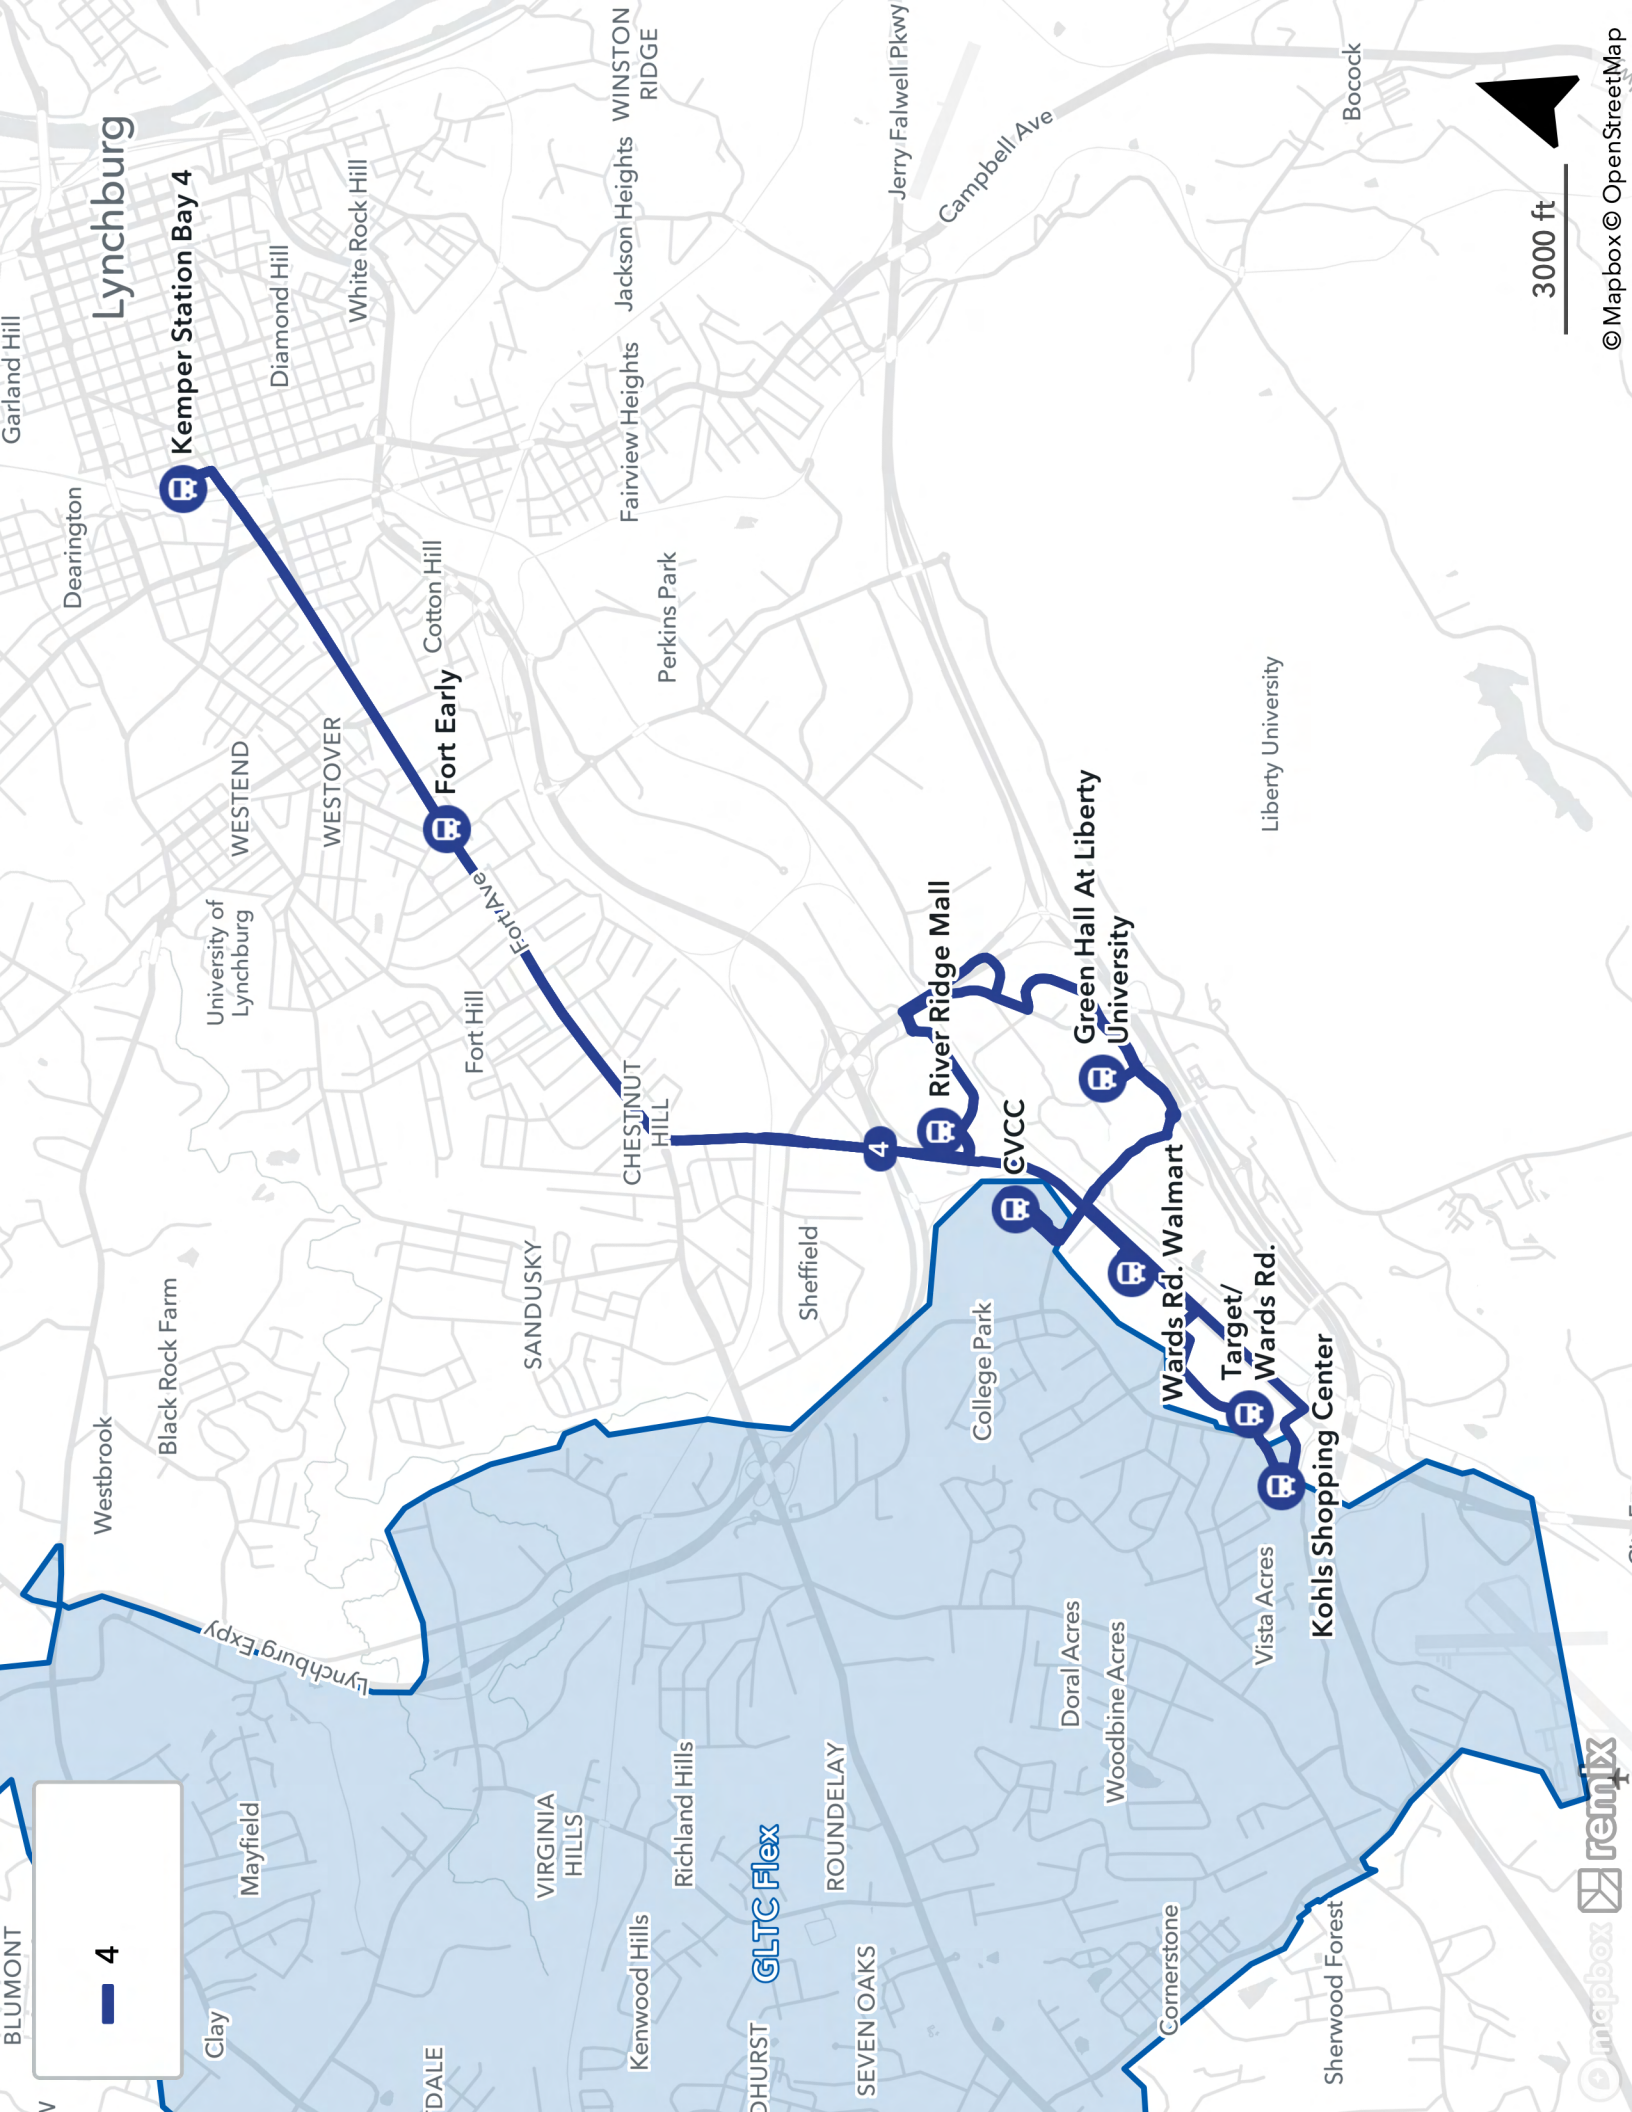

Lynchburg

Kemper Station Bay 4

Fort Early

River Ridge Mall

CVCC

Green Hall At Liberty University

Wards Rd. Walmart

Target/Wards Rd.

Kohls Shopping Center

4

3000 ft

© Mapbox © OpenStreetMap

remix

mapbox