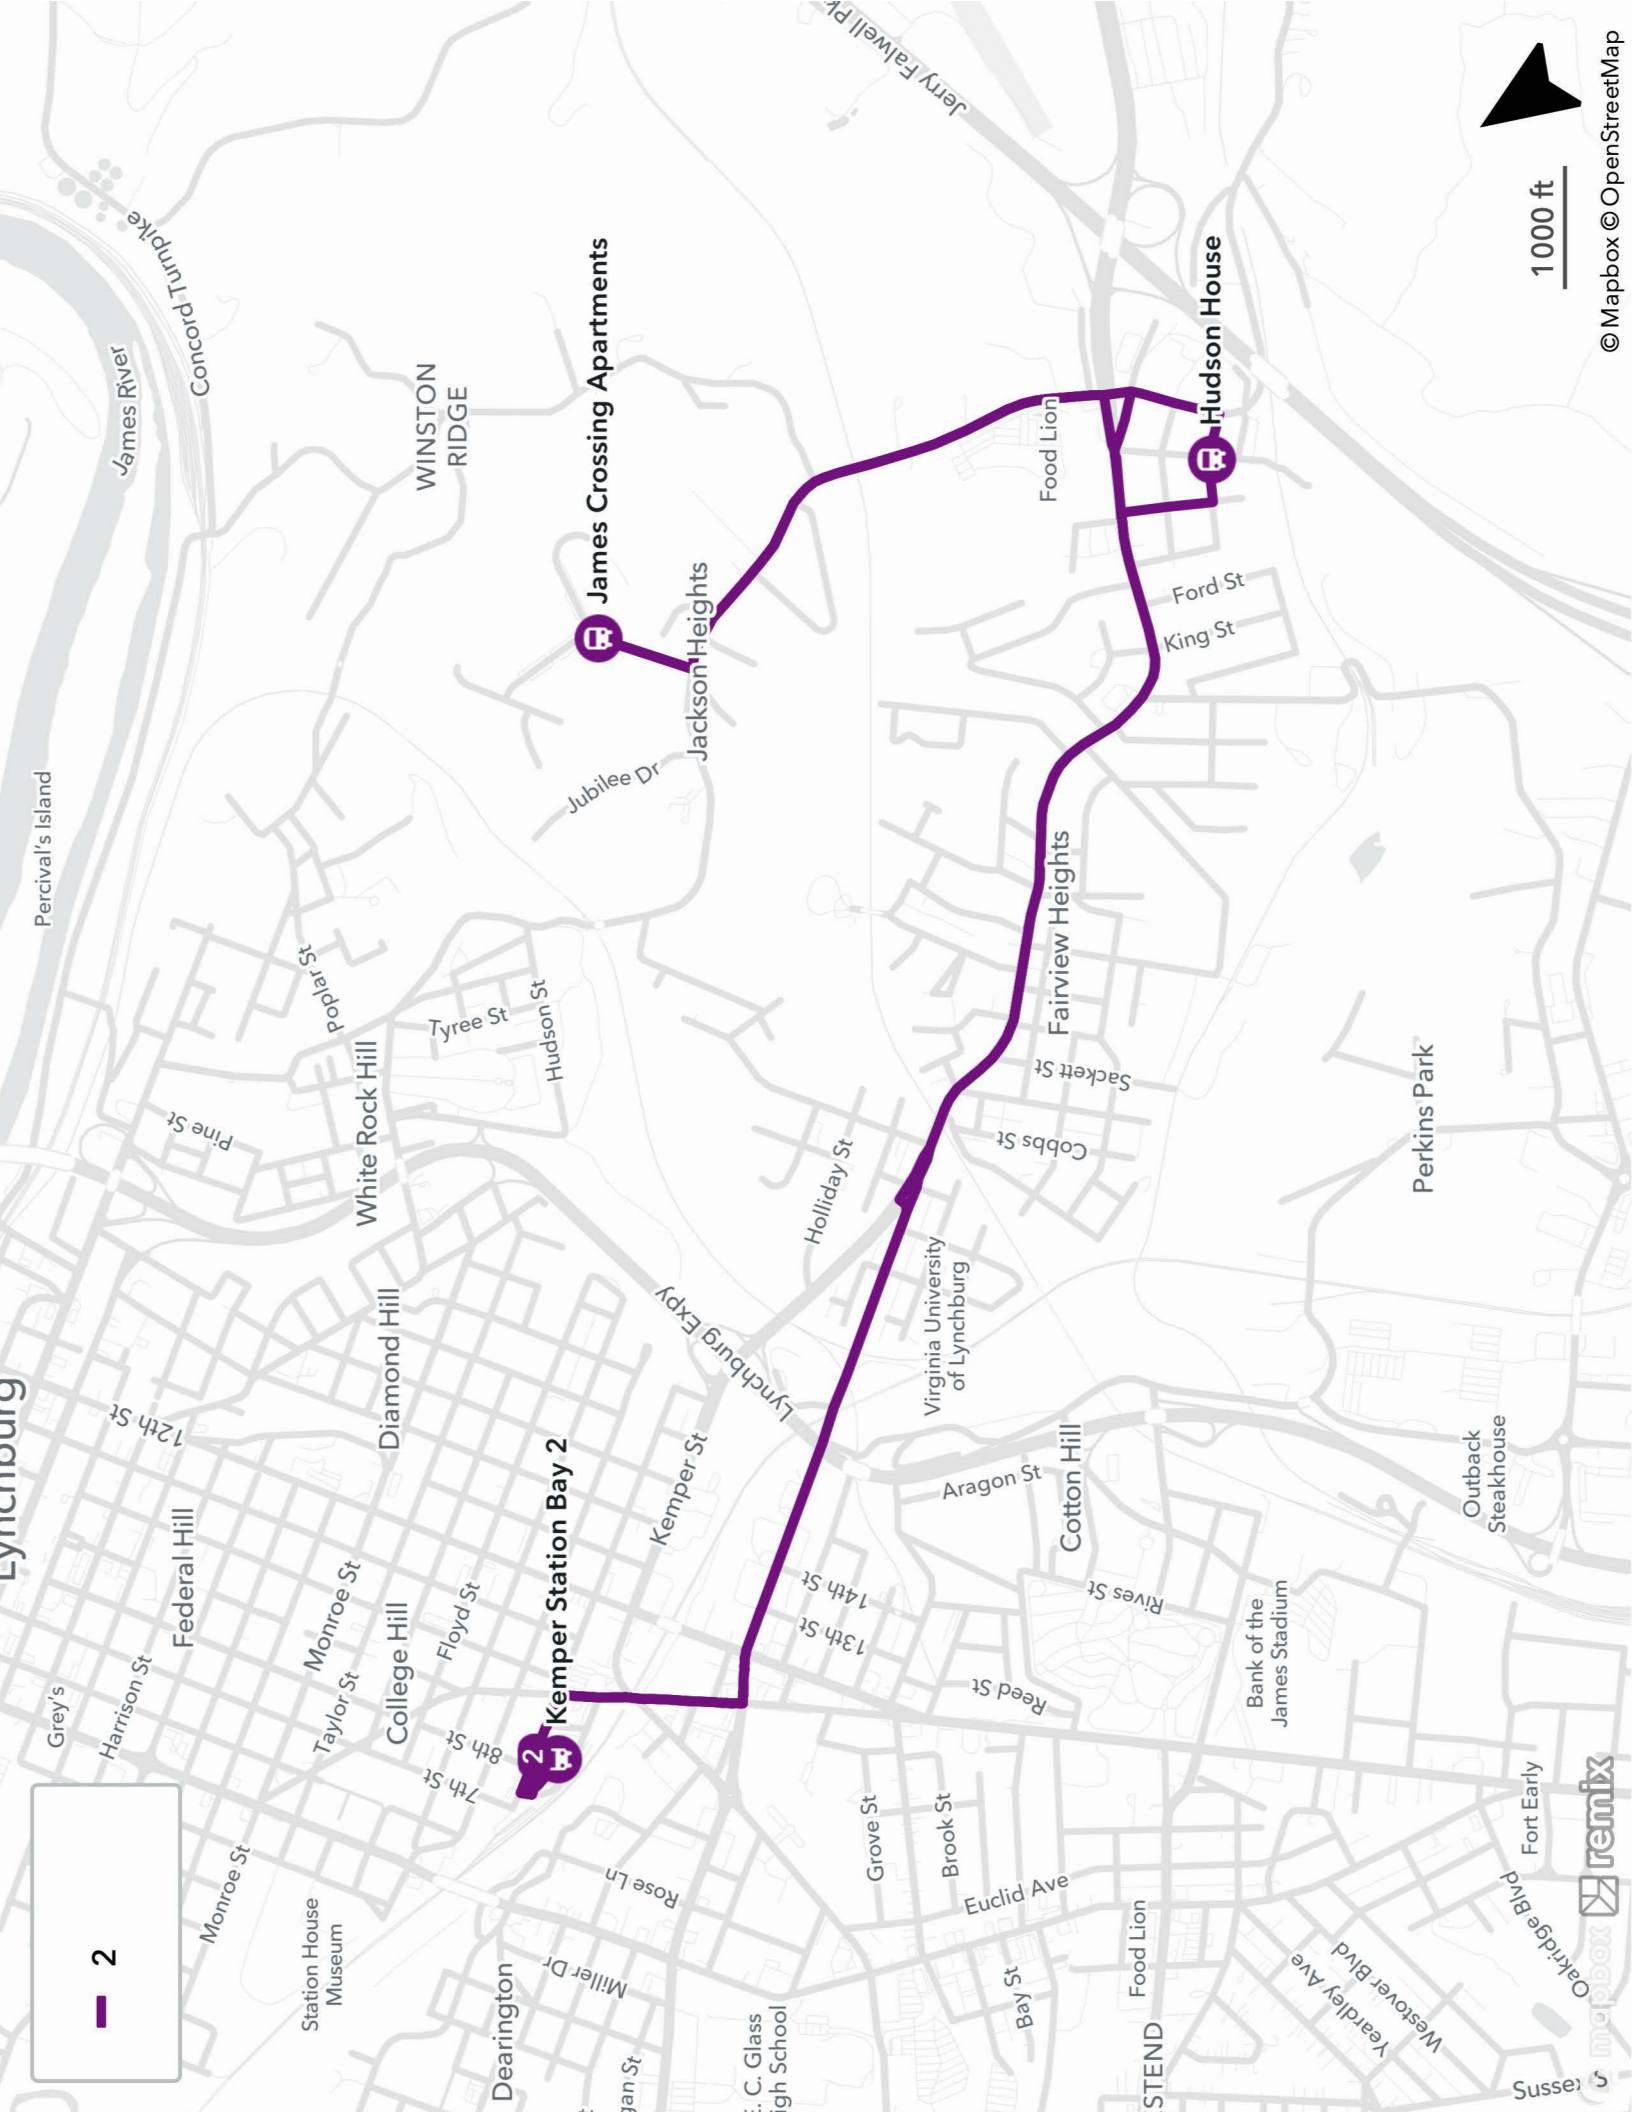

2 **Kemper Station Bay 2**

James Crossing Apartments

Hudson House

1000 ft