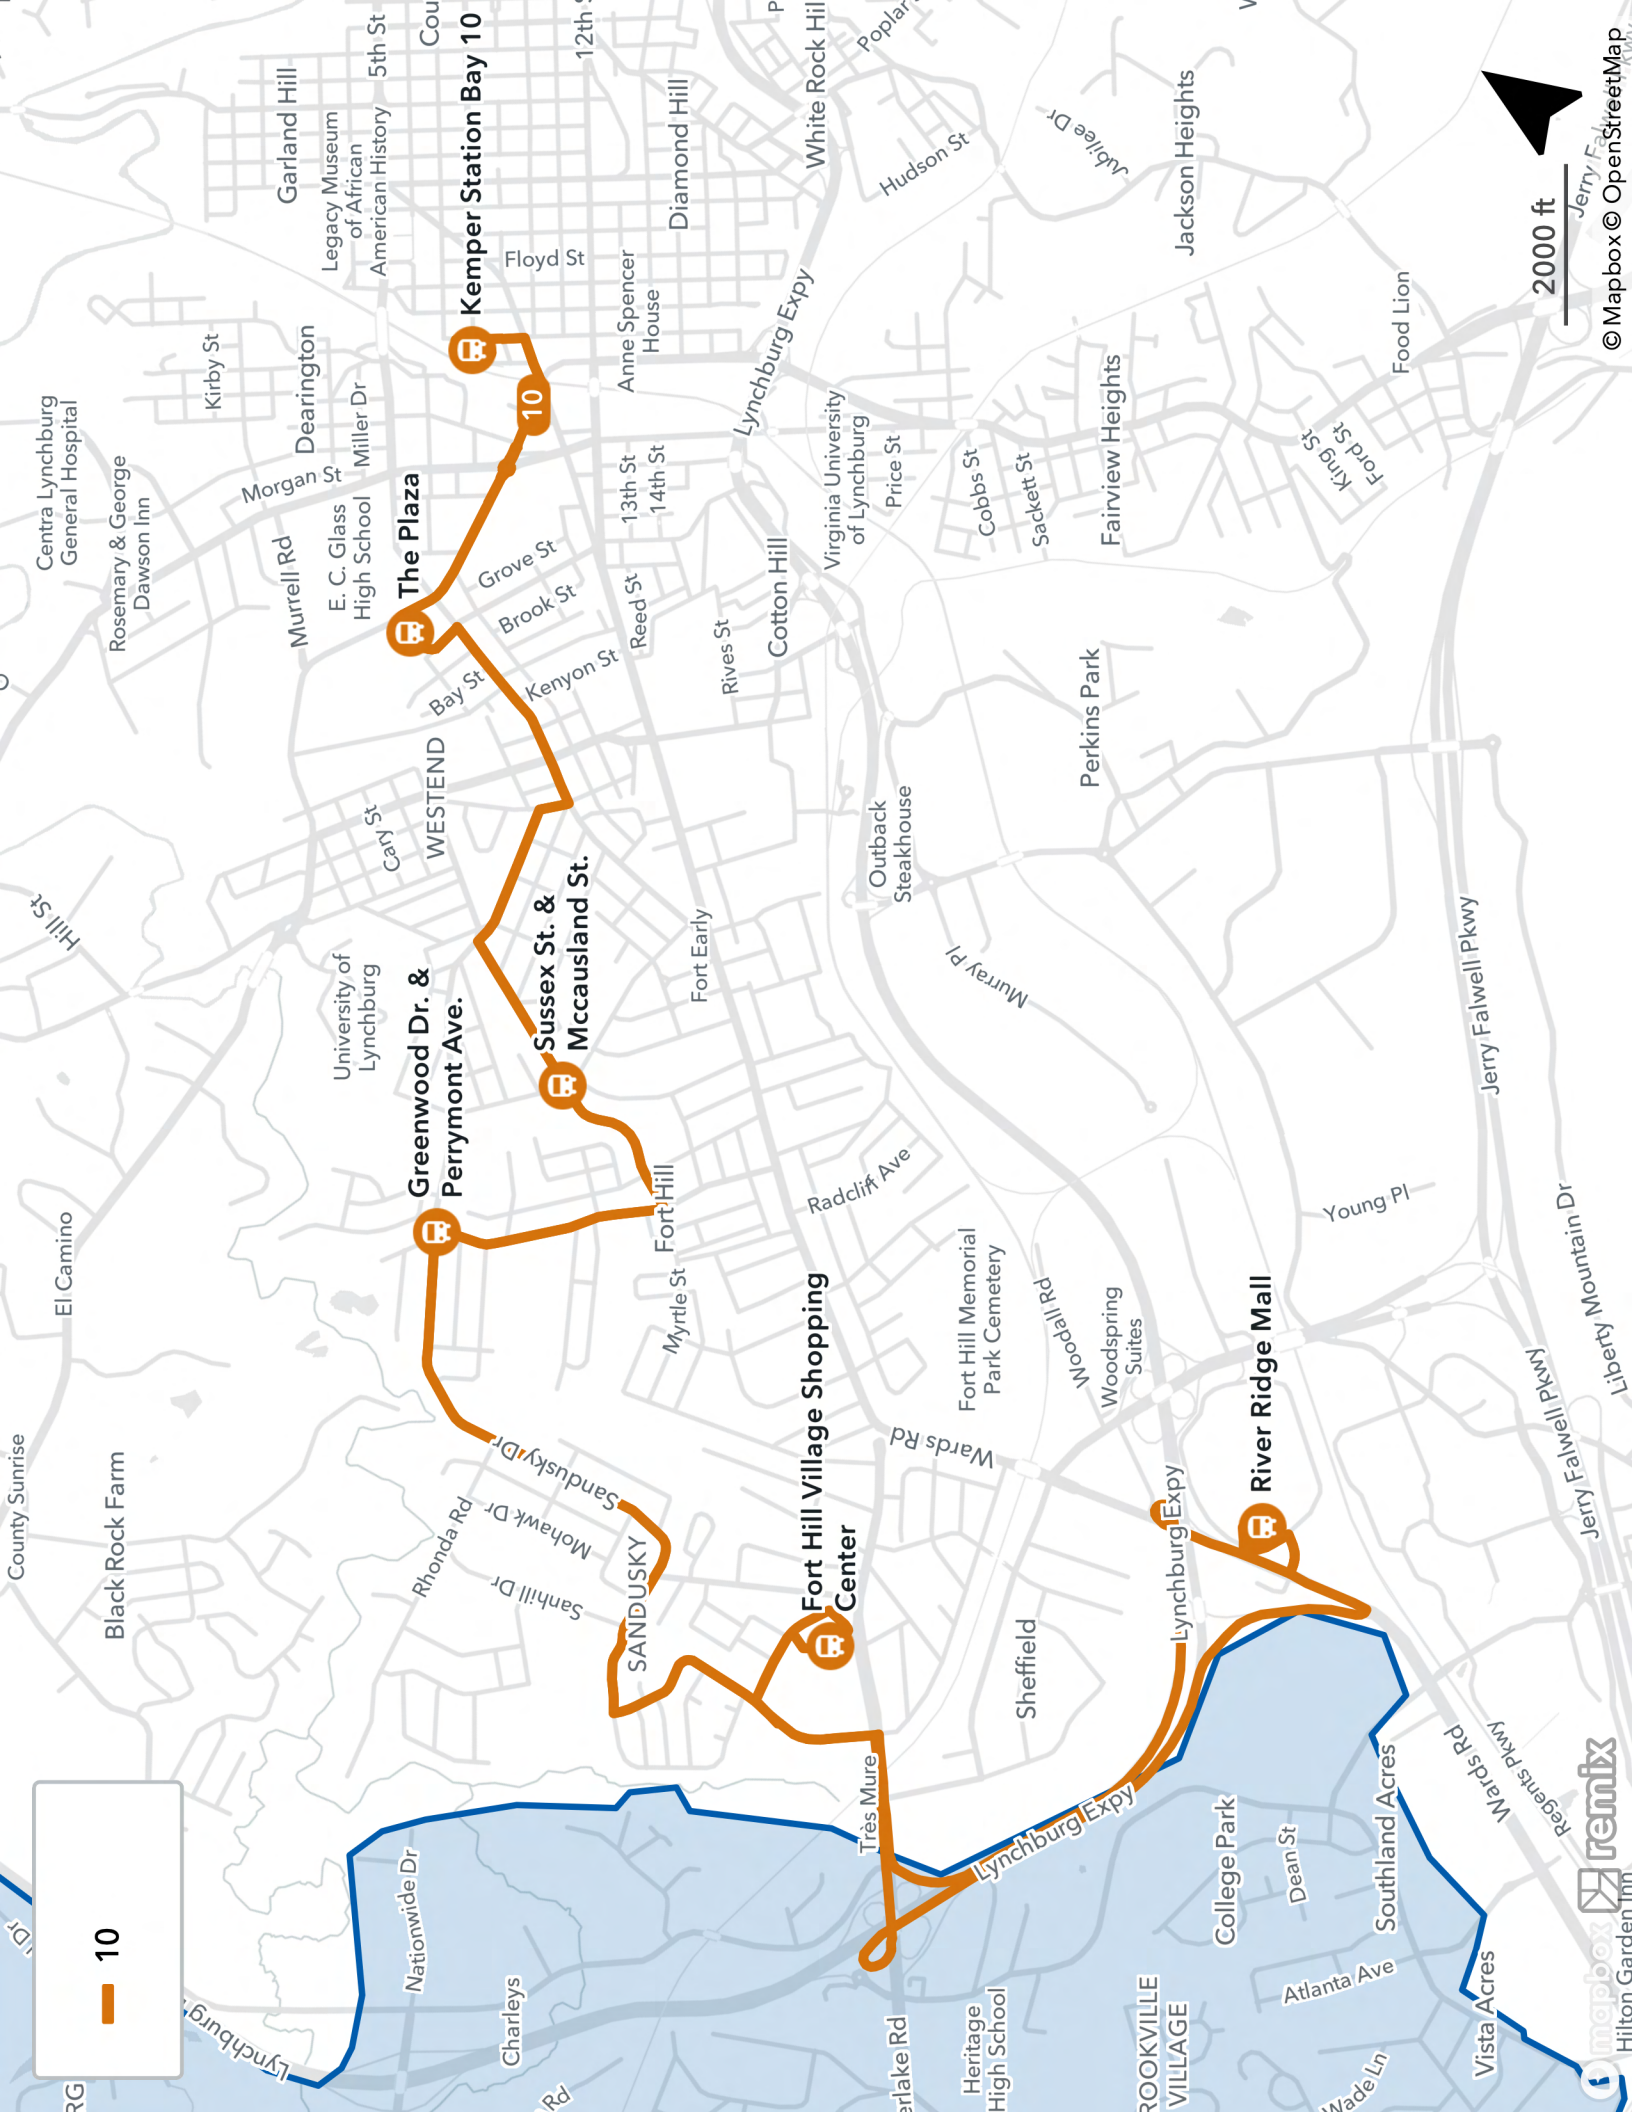

The Plaza

Greenwood Dr. & Perrymont Ave.

Sussex St. & Mccausland St.

Fort Hill Village Shopping Center

River Ridge Mall

Kemper Station Bay 10