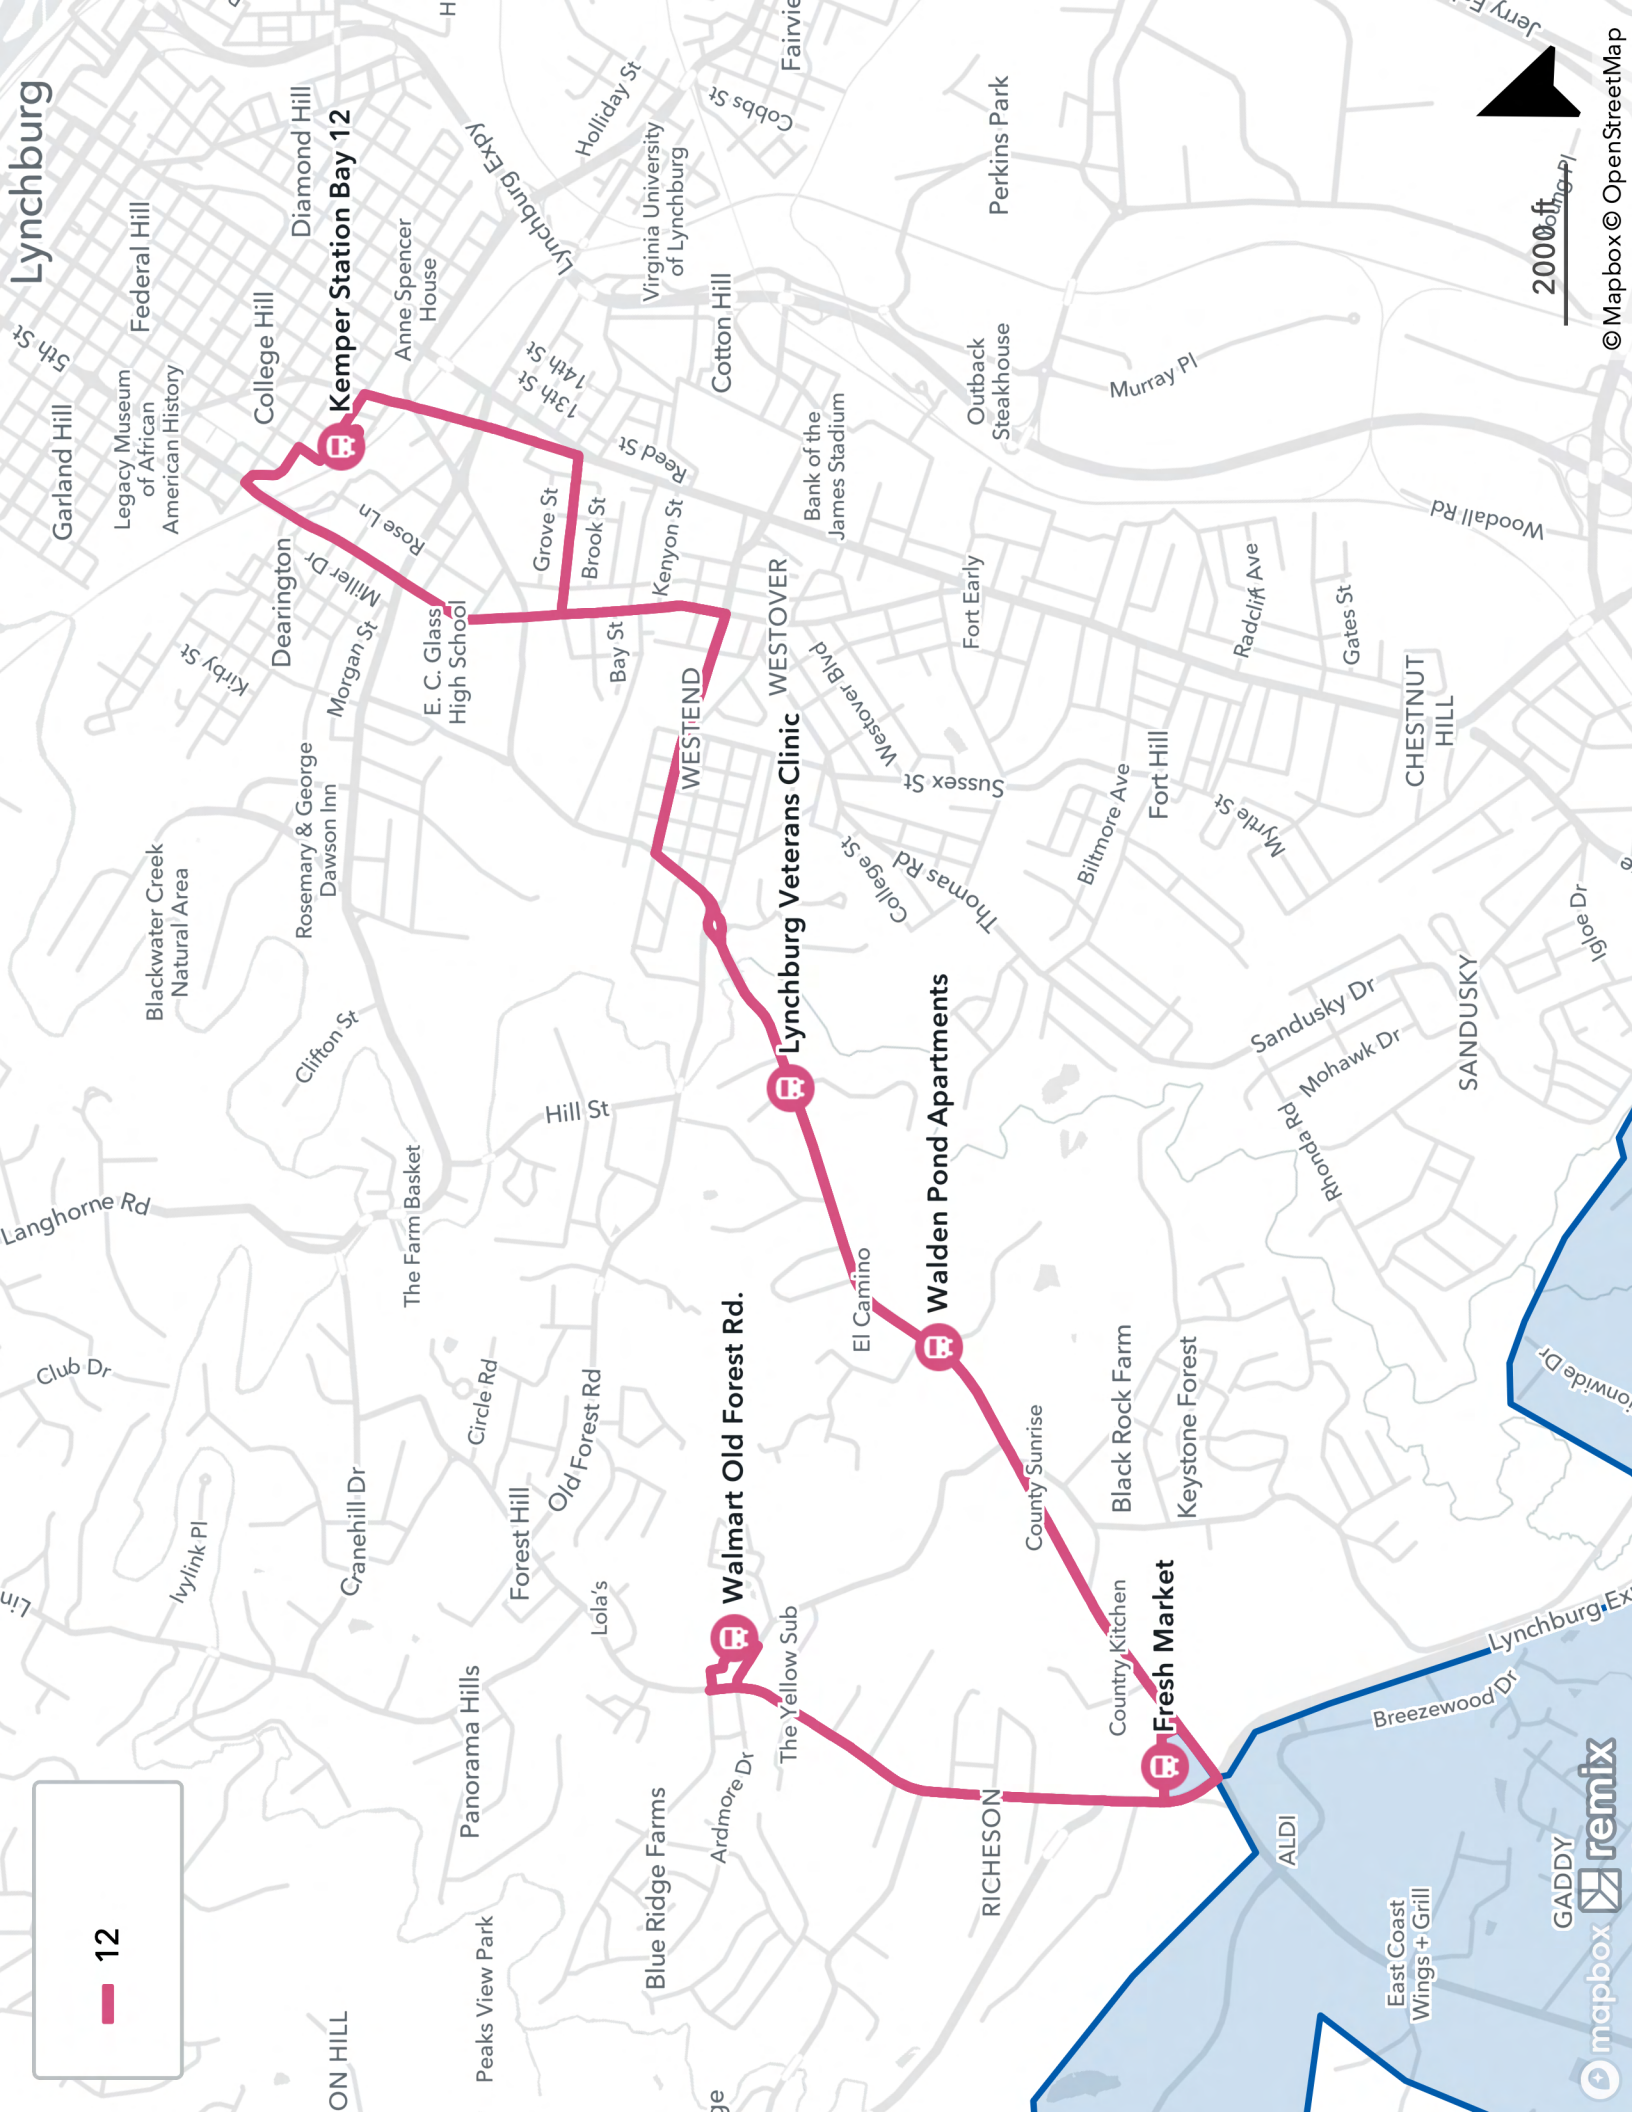

12

2000 ft

© Mapbox © OpenStreetMap

mapbox remix

GADDY

East Coast Wings + Grill

ALDI

Fresh Market