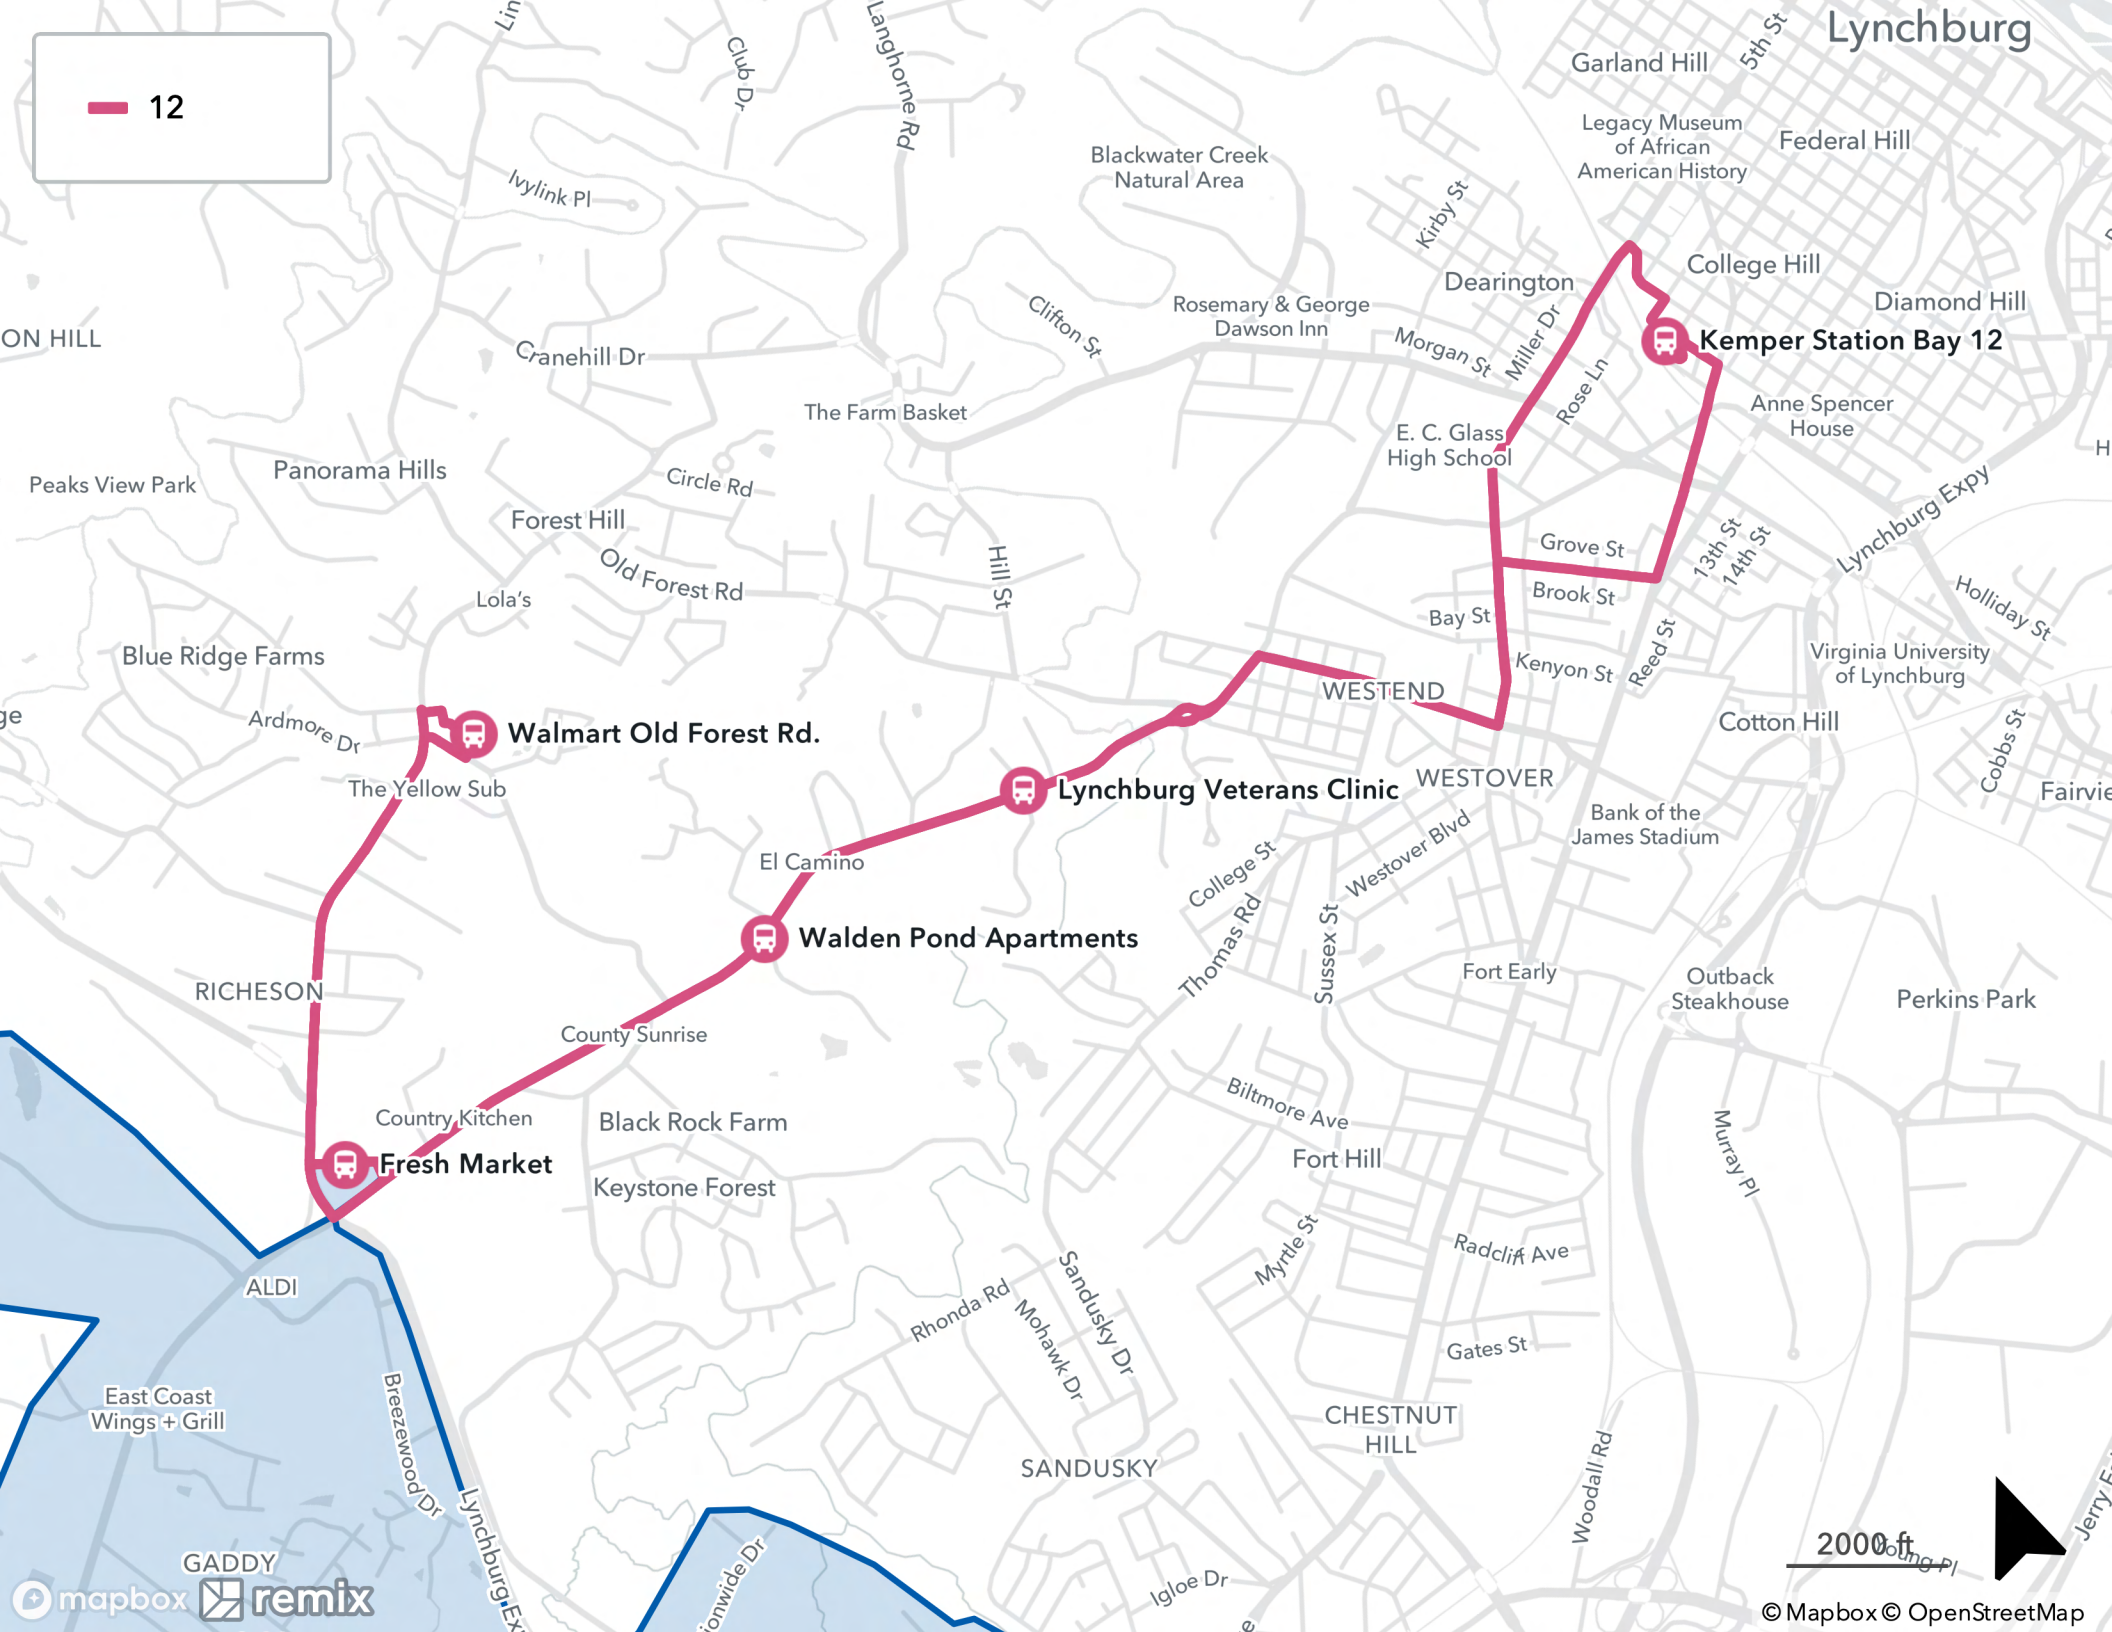

MON - FRI

ROUTE 11

Kemper Station Bay 5/11	Memorial Ave & Wilton Ave (Outbound)	Fort Hill Village Shopping Center	Bojangles	Waterlick Plaza	Waterlick Plaza	Social Security	Kemper Station Bay 5/11
5:15a	5:20a	5:30a	5:35a	5:43a	5:45a	5:55a	6:10a
7:15a	7:20a	7:30a	7:35a	7:43a	7:45a	7:55a	8:10a
9:15a	9:20a	9:30a	9:35a	9:43a	9:45a	9:55a	10:10a
11:15a	11:20a	11:30a	11:35a	11:43a	11:45a	11:55a	12:10p
1:15p	1:20p	1:30p	1:35p	1:43p	1:45p	1:55p	2:10p
3:15p	3:20p	3:30p	3:35p	3:43p	3:45p	3:55p	4:10p
5:15p	5:20p	5:30p	5:35p	5:43p	5:45p	5:55p	6:10p
7:15p	7:20p	7:30p	7:35p	7:43p	7:45p	7:55p	8:10p
8:15p	8:20p	8:30p	8:35p	8:43p	8:45p	8:55p	9:10p
9:15p	9:20p	9:30p	9:35p	9:43p	9:45p	9:55p	10:10p

SATURDAY

Kemper Station Bay 5/11	Memorial Ave & Wilton Ave (Outbound)	Fort Hill Village Shopping Center	Bojangles	Waterlick Plaza	Waterlick Plaza	Social Security	Kemper Station Bay 5/11
7:15p	7:20p	7:32p	7:36p	7:44p	7:45p	7:55p	8:10p
8:15p	8:20p	8:32p	8:36p	8:44p	8:45p	8:55p	9:10p
9:15p	9:20p	9:32p	9:36p	9:44p	9:45p	9:55p	10:10p

12

2000ft

SATURDAY

ROUTE 12X

<i>Kemper Station Bay 12</i>	<i>Lynchburg Veterans Clinic</i>	<i>Fresh Market</i>	<i>Fresh Market</i>	<i>Walden Pond Apartments</i>	<i>Lynchburg Veterans Clinic</i>	<i>Kemper Station Bay 12</i>
○	○	○	○	○	○	○
7:15a	7:26a	7:28a	7:30a	7:33a	7:34a	7:43a
8:15a	8:26a	8:28a	8:30a	8:33a	8:34a	8:43a
9:15a	9:26a	9:28a	9:30a	9:33a	9:34a	9:43a
10:15a	10:26a	10:28a	10:30a	10:33a	10:34a	10:43a
11:15a	11:26a	11:28a	11:30a	11:33a	11:34a	11:43a
12:15p	12:26p	12:28p	12:30p	12:33p	12:34p	12:43p
1:15p	1:26p	1:28p	1:30p	1:33p	1:34p	1:43p
2:15p	2:26p	2:28p	2:30p	2:33p	2:34p	2:43p
3:15p	3:26p	3:28p	3:30p	3:33p	3:34p	3:43p
4:15p	4:26p	4:28p	4:30p	4:33p	4:34p	4:43p
5:15p	5:26p	5:28p	5:30p	5:33p	5:34p	5:43p
6:15p	6:26p	6:28p	6:30p	6:33p	6:34p	6:43p
7:15p	7:26p	7:28p	7:30p	7:33p	7:34p	7:43p
8:15p	8:26p	8:28p	8:30p	8:33p	8:34p	8:43p
9:15p	9:26p	9:28p	9:30p	9:33p	9:34p	9:43p