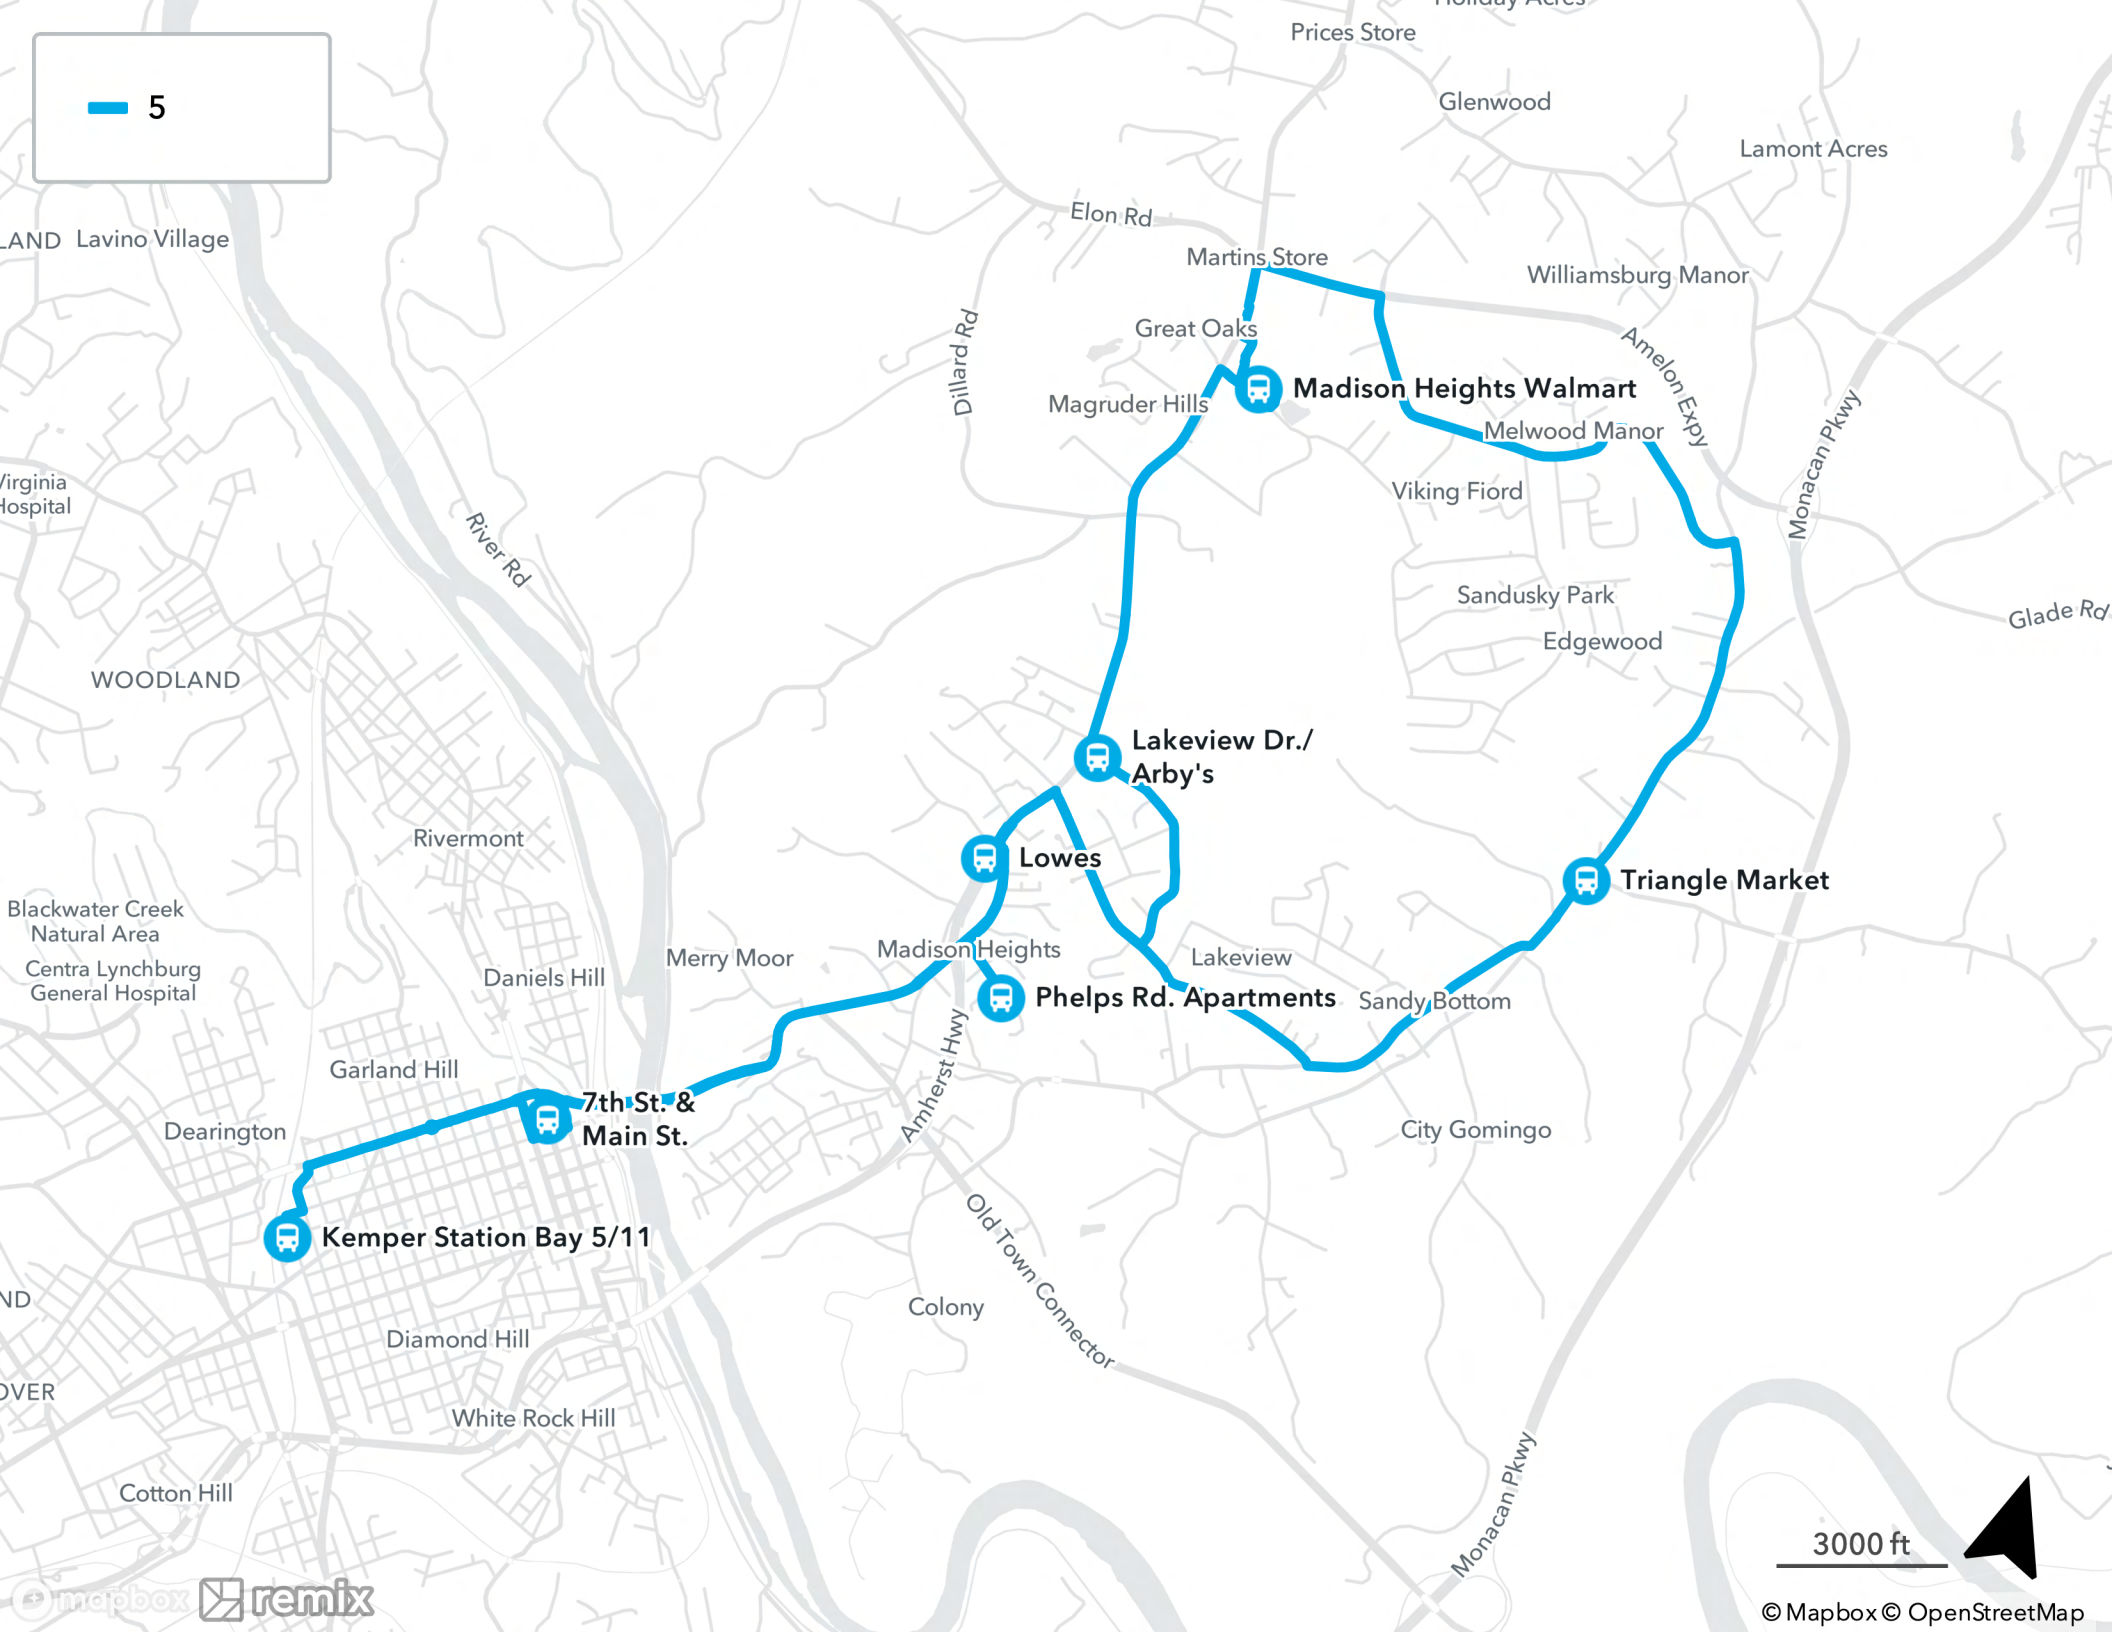

4

3000 ft

MON - FRI

ROUTE 5

Kemper Station Bay 5/11	7th St. & Main St.	Phelps Rd. Apartments	Lakeview Dr./ In Front Of La Caretta	Madison Heights Walmart	Madison Heights Walmart	Triangle Market	Lowes	7th St. & Main St.	Kemper Station Bay 5/11
6:15a	6:25a	6:30a	6:35a	6:38a	6:40a	6:48a	6:58a	7:05a	7:10a
8:15a	8:25a	8:30a	8:35a	8:38a	8:40a	8:48a	8:58a	9:05a	9:10a
10:15a	10:25a	10:30a	10:35a	10:38a	10:40a	10:48a	10:58a	11:05a	11:10a
12:15p	12:25p	12:30p	12:35p	12:38p	12:40p	12:48p	12:58p	1:05p	1:10p
2:15p	2:25p	2:30p	2:35p	2:38p	2:40p	2:48p	2:58p	3:05p	3:10p
4:15p	4:25p	4:30p	4:35p	4:38p	4:40p	4:48p	4:58p	5:05p	5:10p

5

3000 ft

MON - FRI

ROUTE 8

Kemper Station Bay 8 Birchwood Dr./Hillcrest Apartments	Walmart Old Forest Rd.	Fresh Market	Fresh Market	Walmart Old Forest Rd.	Clear Brook Nursing Home Stop	Kemper Station Bay 8
5:15a	5:25a	5:35a	5:40a	4:50a	4:55a	5:10a
6:15a	6:25a	6:35a	6:40a	5:45a	5:50a	6:10a
7:15a	7:25a	7:35a	7:40a	6:45a	6:50a	7:10a
8:15a	8:25a	8:35a	8:40a	7:45a	7:50a	8:10a
9:15a	9:25a	9:35a	9:40a	8:45a	8:50a	9:10a
10:15a	10:25a	10:35a	10:40a	9:45a	9:50a	9:55a
11:15a	11:25a	11:35a	11:40a	10:45a	10:50a	10:55a
12:15p	12:25p	12:35p	12:40p	11:45a	11:50a	11:55a
1:15p	1:25p	1:35p	1:40p	12:45p	12:50p	12:55p
2:15p	2:25p	2:35p	2:40p	1:45p	1:50p	1:55p
3:15p	3:25p	3:35p	3:40p	2:45p	2:50p	2:55p
4:15p	4:25p	4:35p	4:40p	3:45p	3:50p	3:55p
5:15p	5:25p	5:35p	5:40p	4:45p	4:50p	4:55p
6:15p	6:25p	6:35p	6:40p	5:45p	5:50p	5:55p
7:15p	7:25p	7:35p	7:40p	6:45p	6:50p	-
8:15p	8:25p	8:35p	8:40p	7:45p	7:50p	-
9:15p	9:25p	9:35p	9:40p	8:45p	8:50p	-
				9:45p	9:50p	-
						10:10p