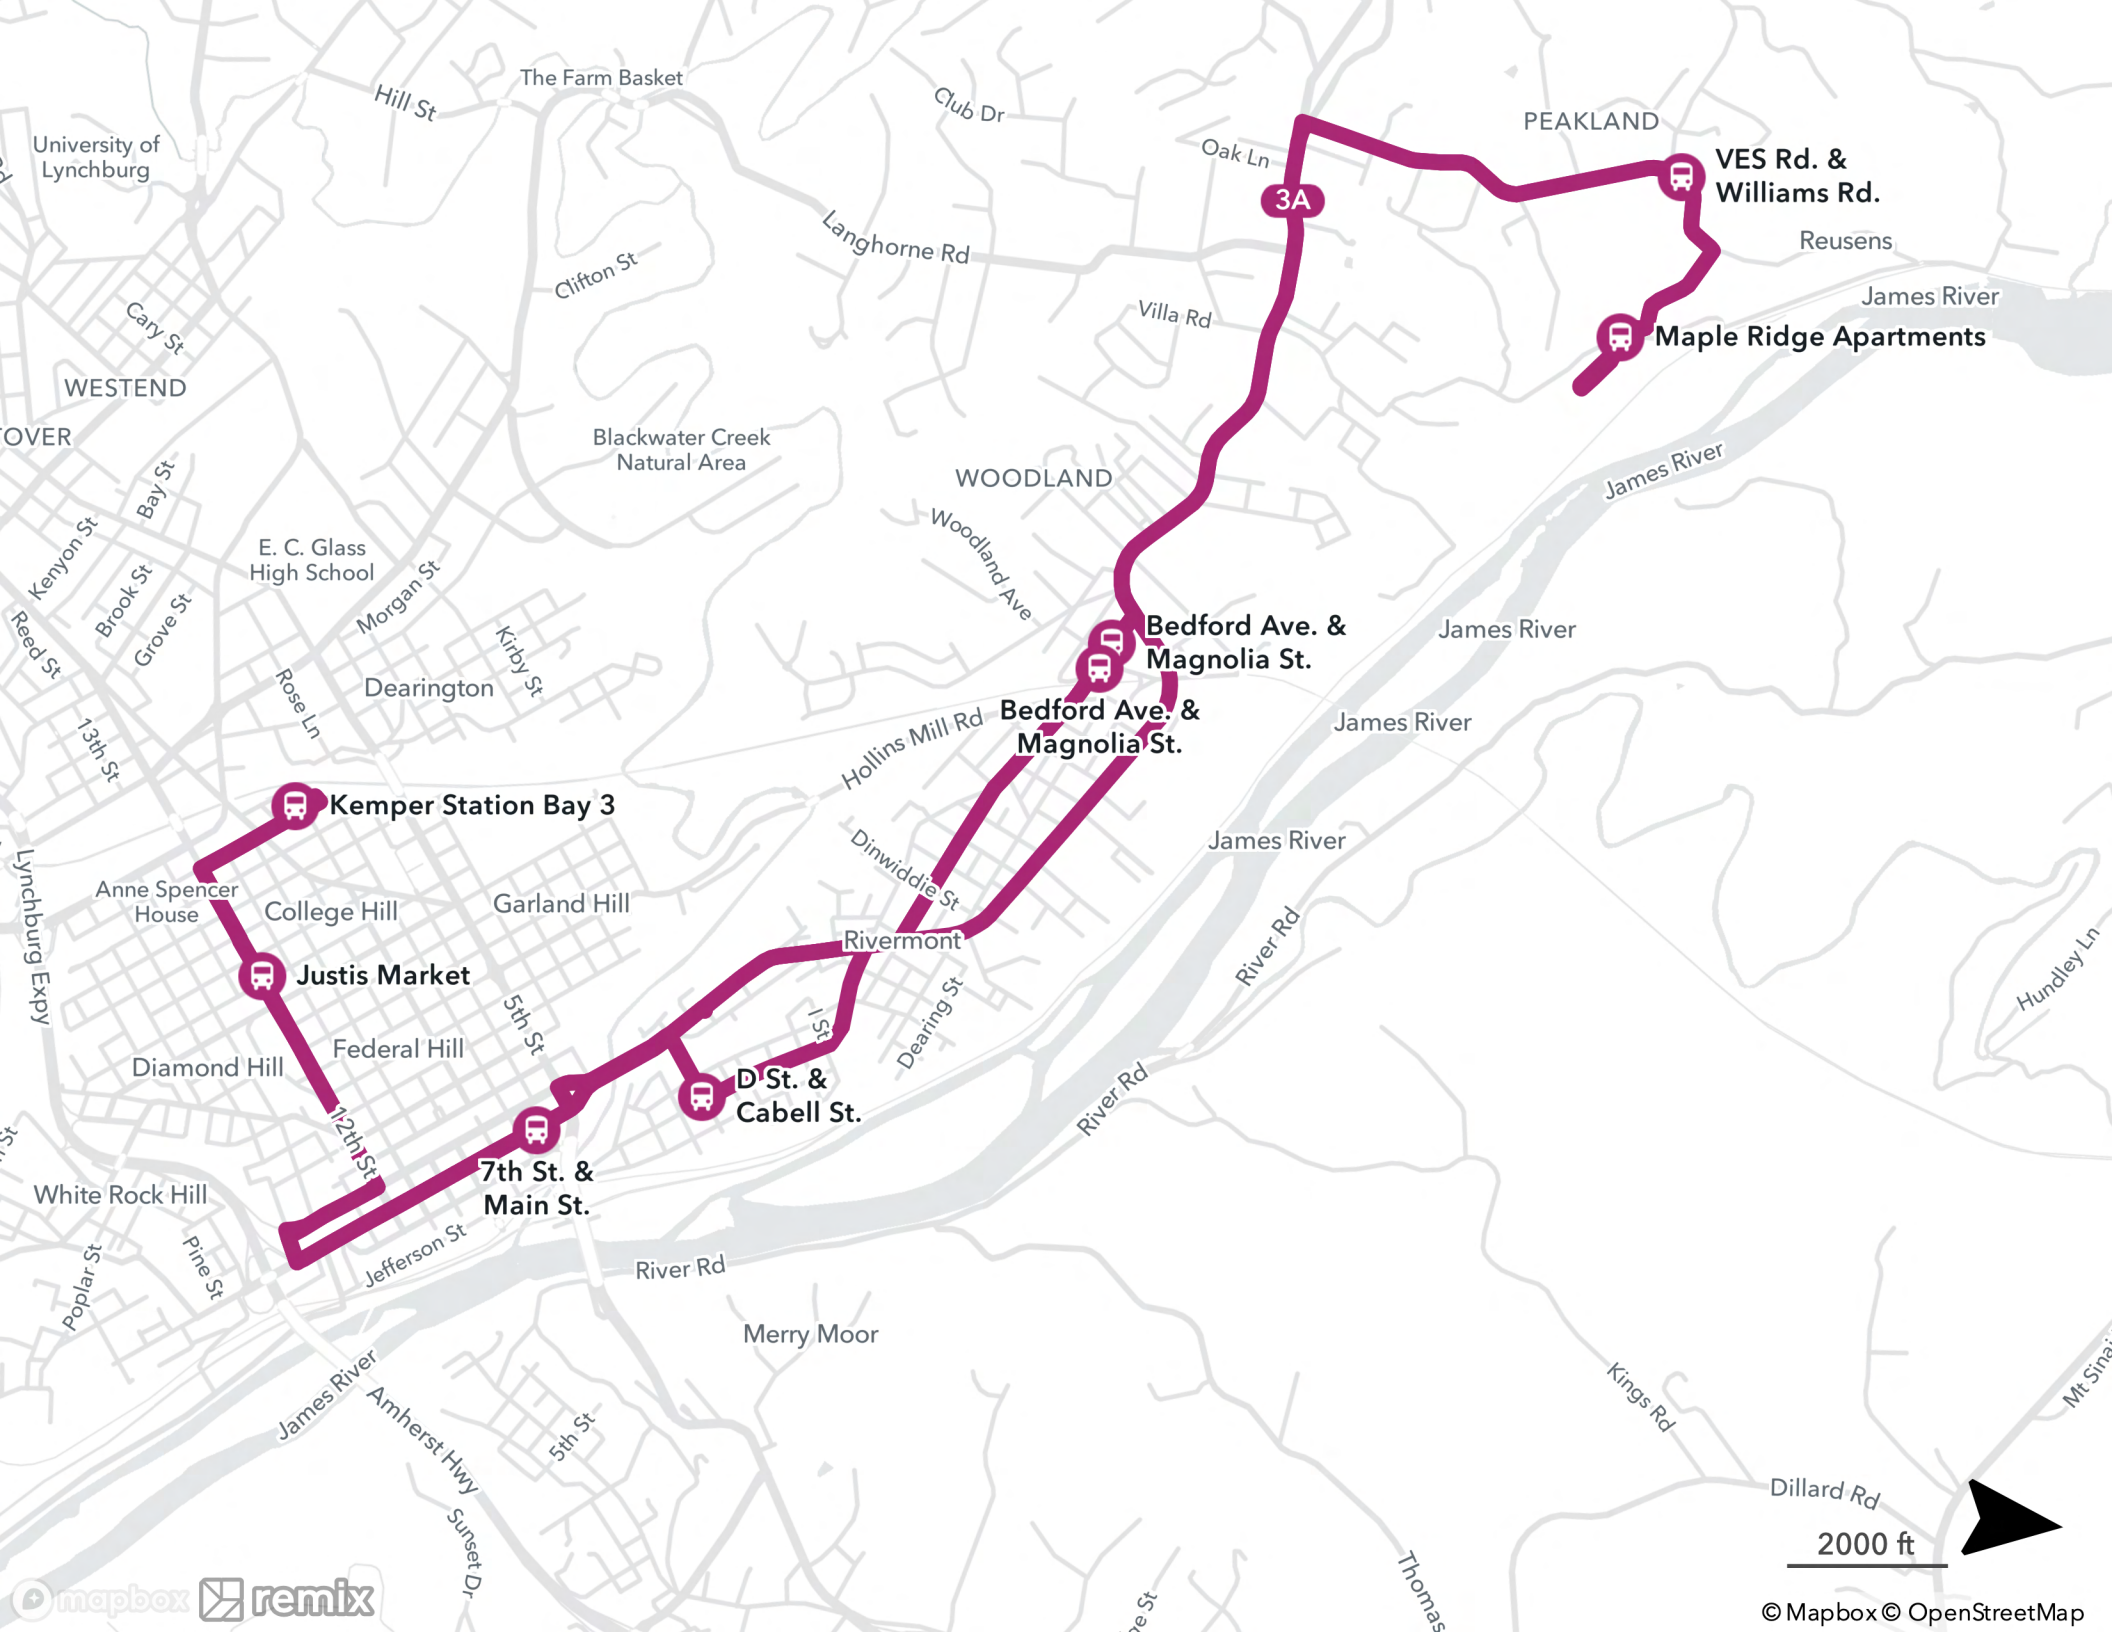

University of Lynchburg

The Farm Basket

PEAKLAND

VES Rd. & Williams Rd.

Maple Ridge Apartments

WESTEND

Blackwater Creek Natural Area

WOODLAND

Bedford Ave. & Magnolia St.

Bedford Ave. & Magnolia St.

Kemper Station Bay 3

Justis Market

D St. & Cabell St.

7th St. & Main St.