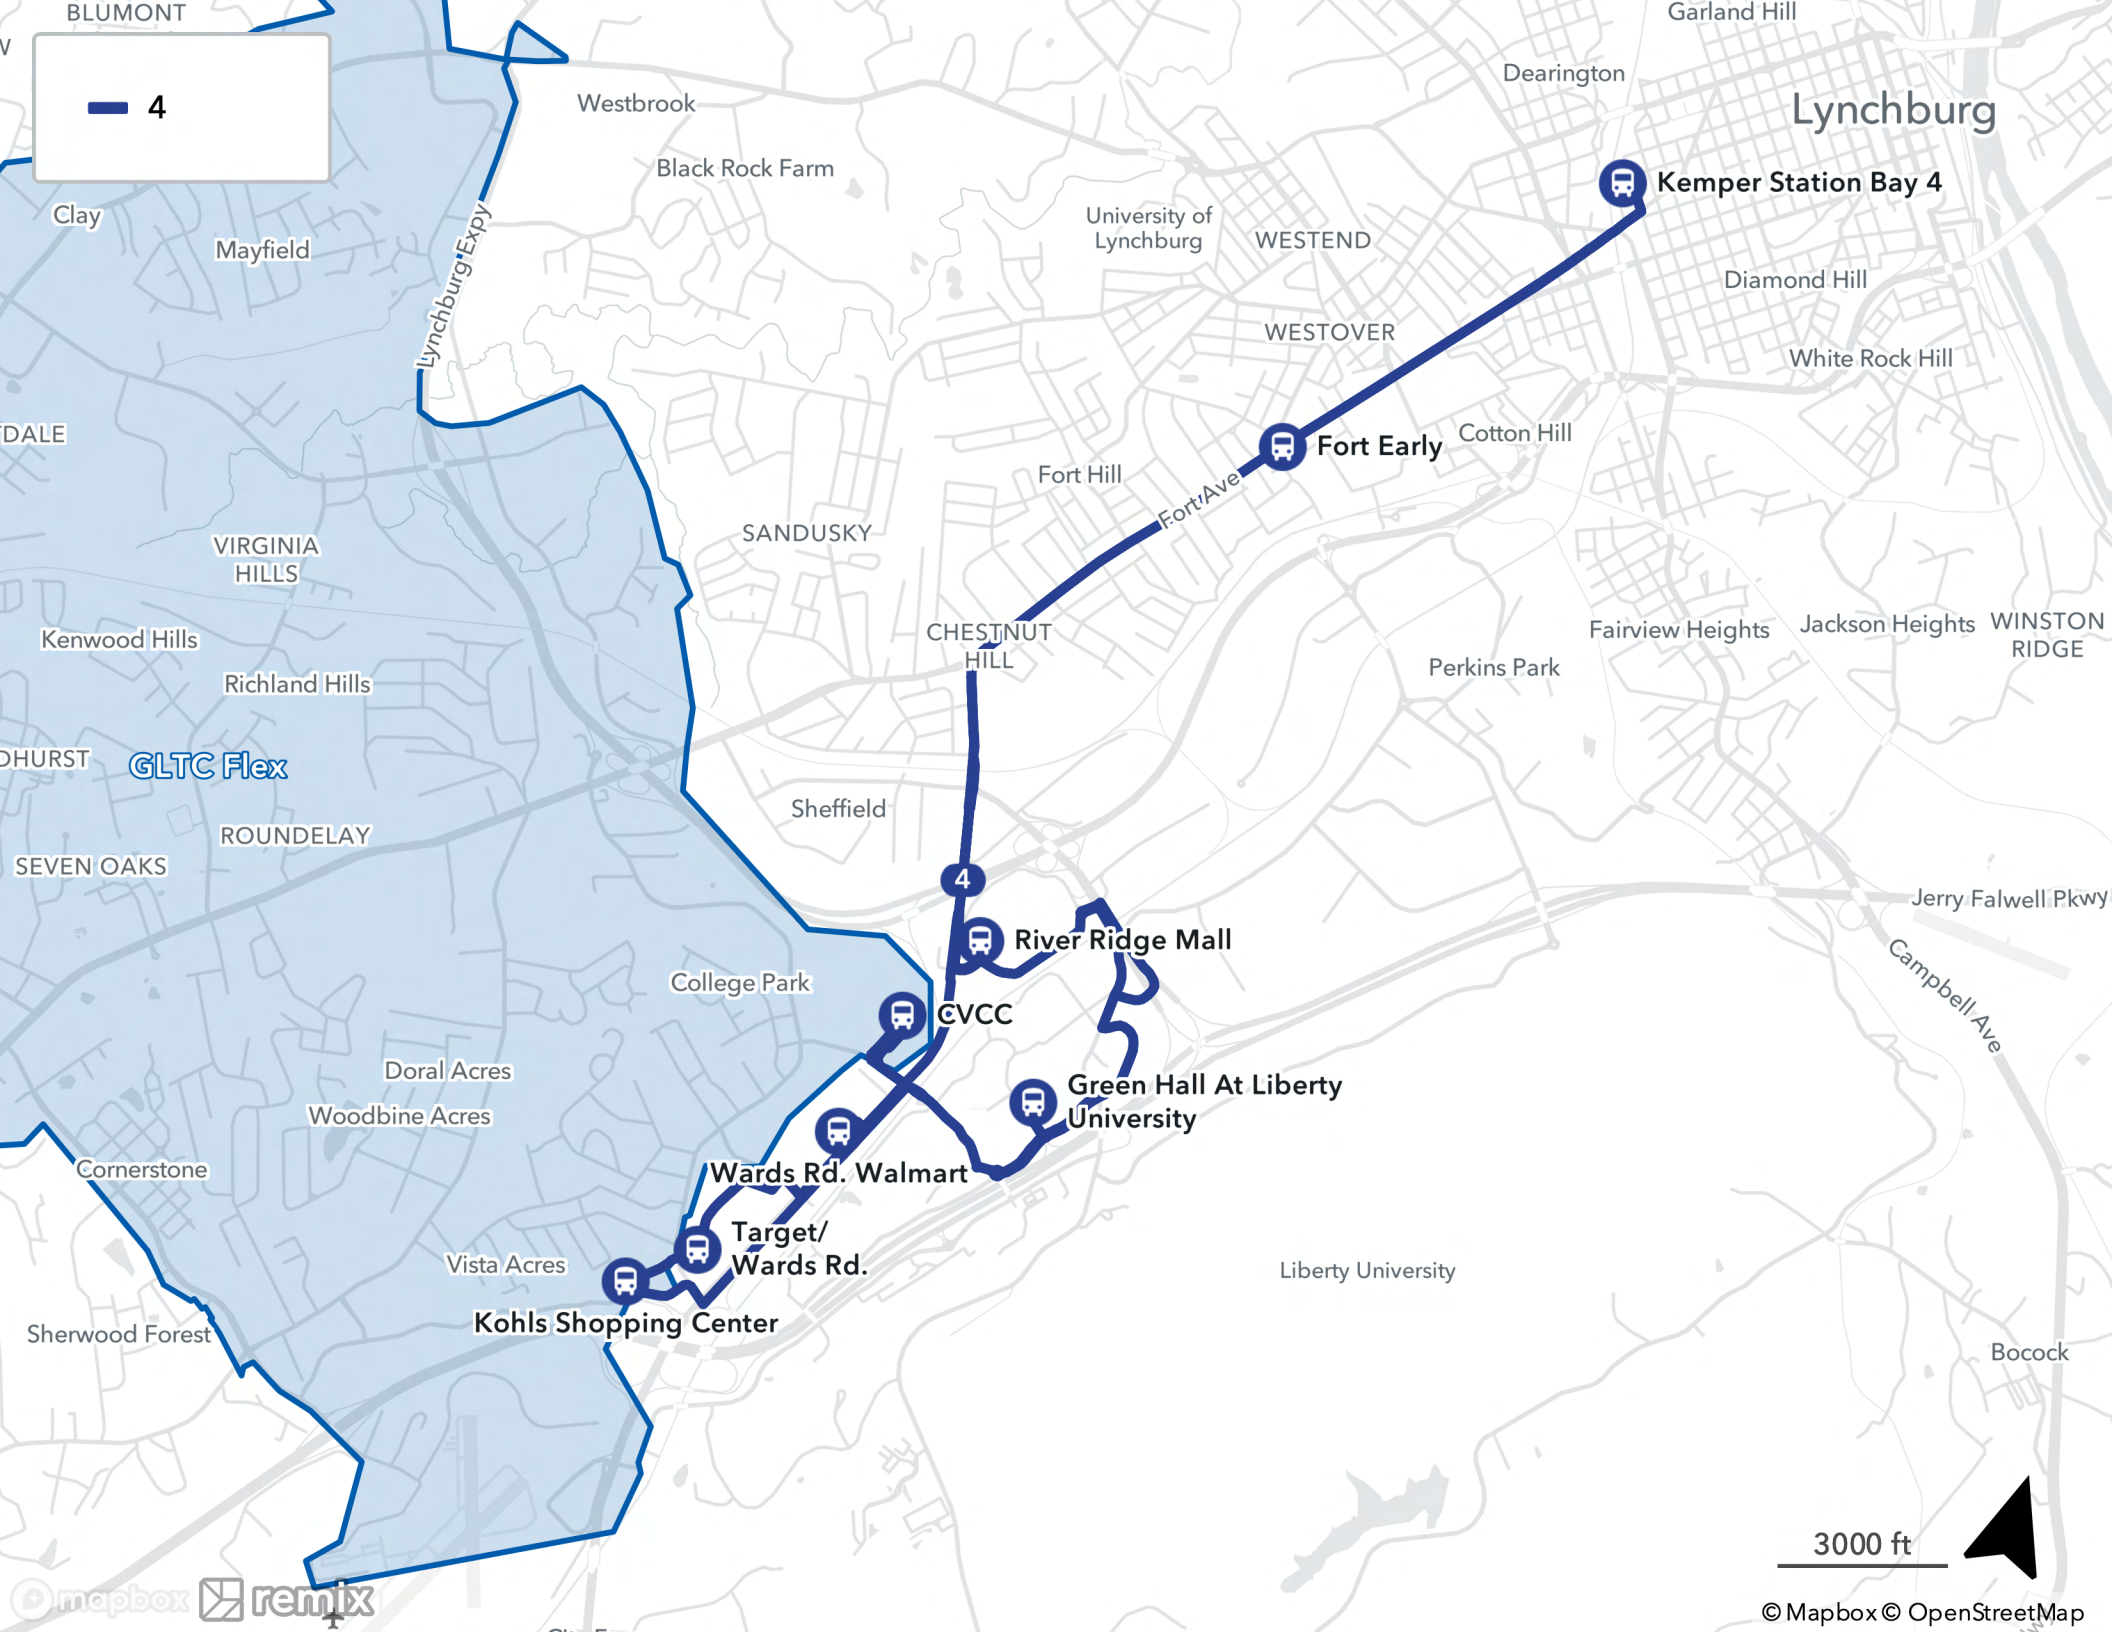

* SUSPENDED

SUNDAY

ROUTE 4

OUTBOUND

Kemper Station Bay A	River Ridge Mall	Green Hall At Liberty University	CVCC	Wards Rd. Walmart	Target/Wards Rd.	Kohls Shopping Center
7:45a	8:00a	8:10a	8:15a	8:20a	8:25a	8:27a
8:30a	8:45a	8:55a	9:00a	9:05a	9:10a	9:12a
9:15a	9:30a	9:40a	9:45a	9:50a	9:55a	9:57a
10:00a	10:15a	10:25a	10:30a	10:35a	10:40a	10:42a
10:45a	11:00a	11:10a	11:15a	11:20a	11:25a	11:27a
11:30a	11:45a	11:55a	12:00p	12:05p	12:10p	12:12p
12:15p	12:30p	12:40p	12:45p	12:50p	12:55p	12:57p
1:00p	1:15p	1:25p	1:30p	1:35p	1:40p	1:42p
1:45p	2:00p	2:10p	2:15p	2:20p	2:25p	2:27p
2:30p	2:45p	2:55p	3:00p	3:05p	3:10p	3:12p
3:15p	3:30p	3:40p	3:45p	3:50p	3:55p	3:57p
4:00p	4:15p	4:25p	4:30p	4:35p	4:40p	4:42p
4:45p	5:00p	5:10p	5:15p	5:20p	5:25p	5:27p
5:30p	5:45p	5:55p	6:00p	6:05p	6:10p	6:12p

* SUSPENDED

SUNDAY

ROUTE 4

INBOUND

Kohls Shopping Center	Green Hall At Liberty University	River Ridge Mall	Fort Early	Kemper Station Bay 4
-	-	8:05a	8:15a	8:25a
8:27a	8:40a	8:50a	9:00a	9:10a
9:12a	9:25a	9:35a	9:45a	9:55a
9:57a	10:10a	10:20a	10:30a	10:40a
10:42a	10:55a	11:05a	11:15a	11:25a
11:27a	11:40a	11:50a	12:00p	12:10p
12:12p	12:25p	12:35p	12:45p	12:55p
12:57p	1:10p	1:20p	1:30p	1:40p
1:42p	1:55p	2:05p	2:15p	2:25p
2:27p	2:40p	2:50p	3:00p	3:10p
3:12p	3:25p	3:35p	3:45p	3:55p
3:57p	4:10p	4:20p	4:30p	4:40p
4:42p	4:55p	5:05p	5:15p	5:25p
5:27p	5:40p	5:50p	6:00p	6:10p
6:12p	6:25p	6:35p	6:45p	6:55p