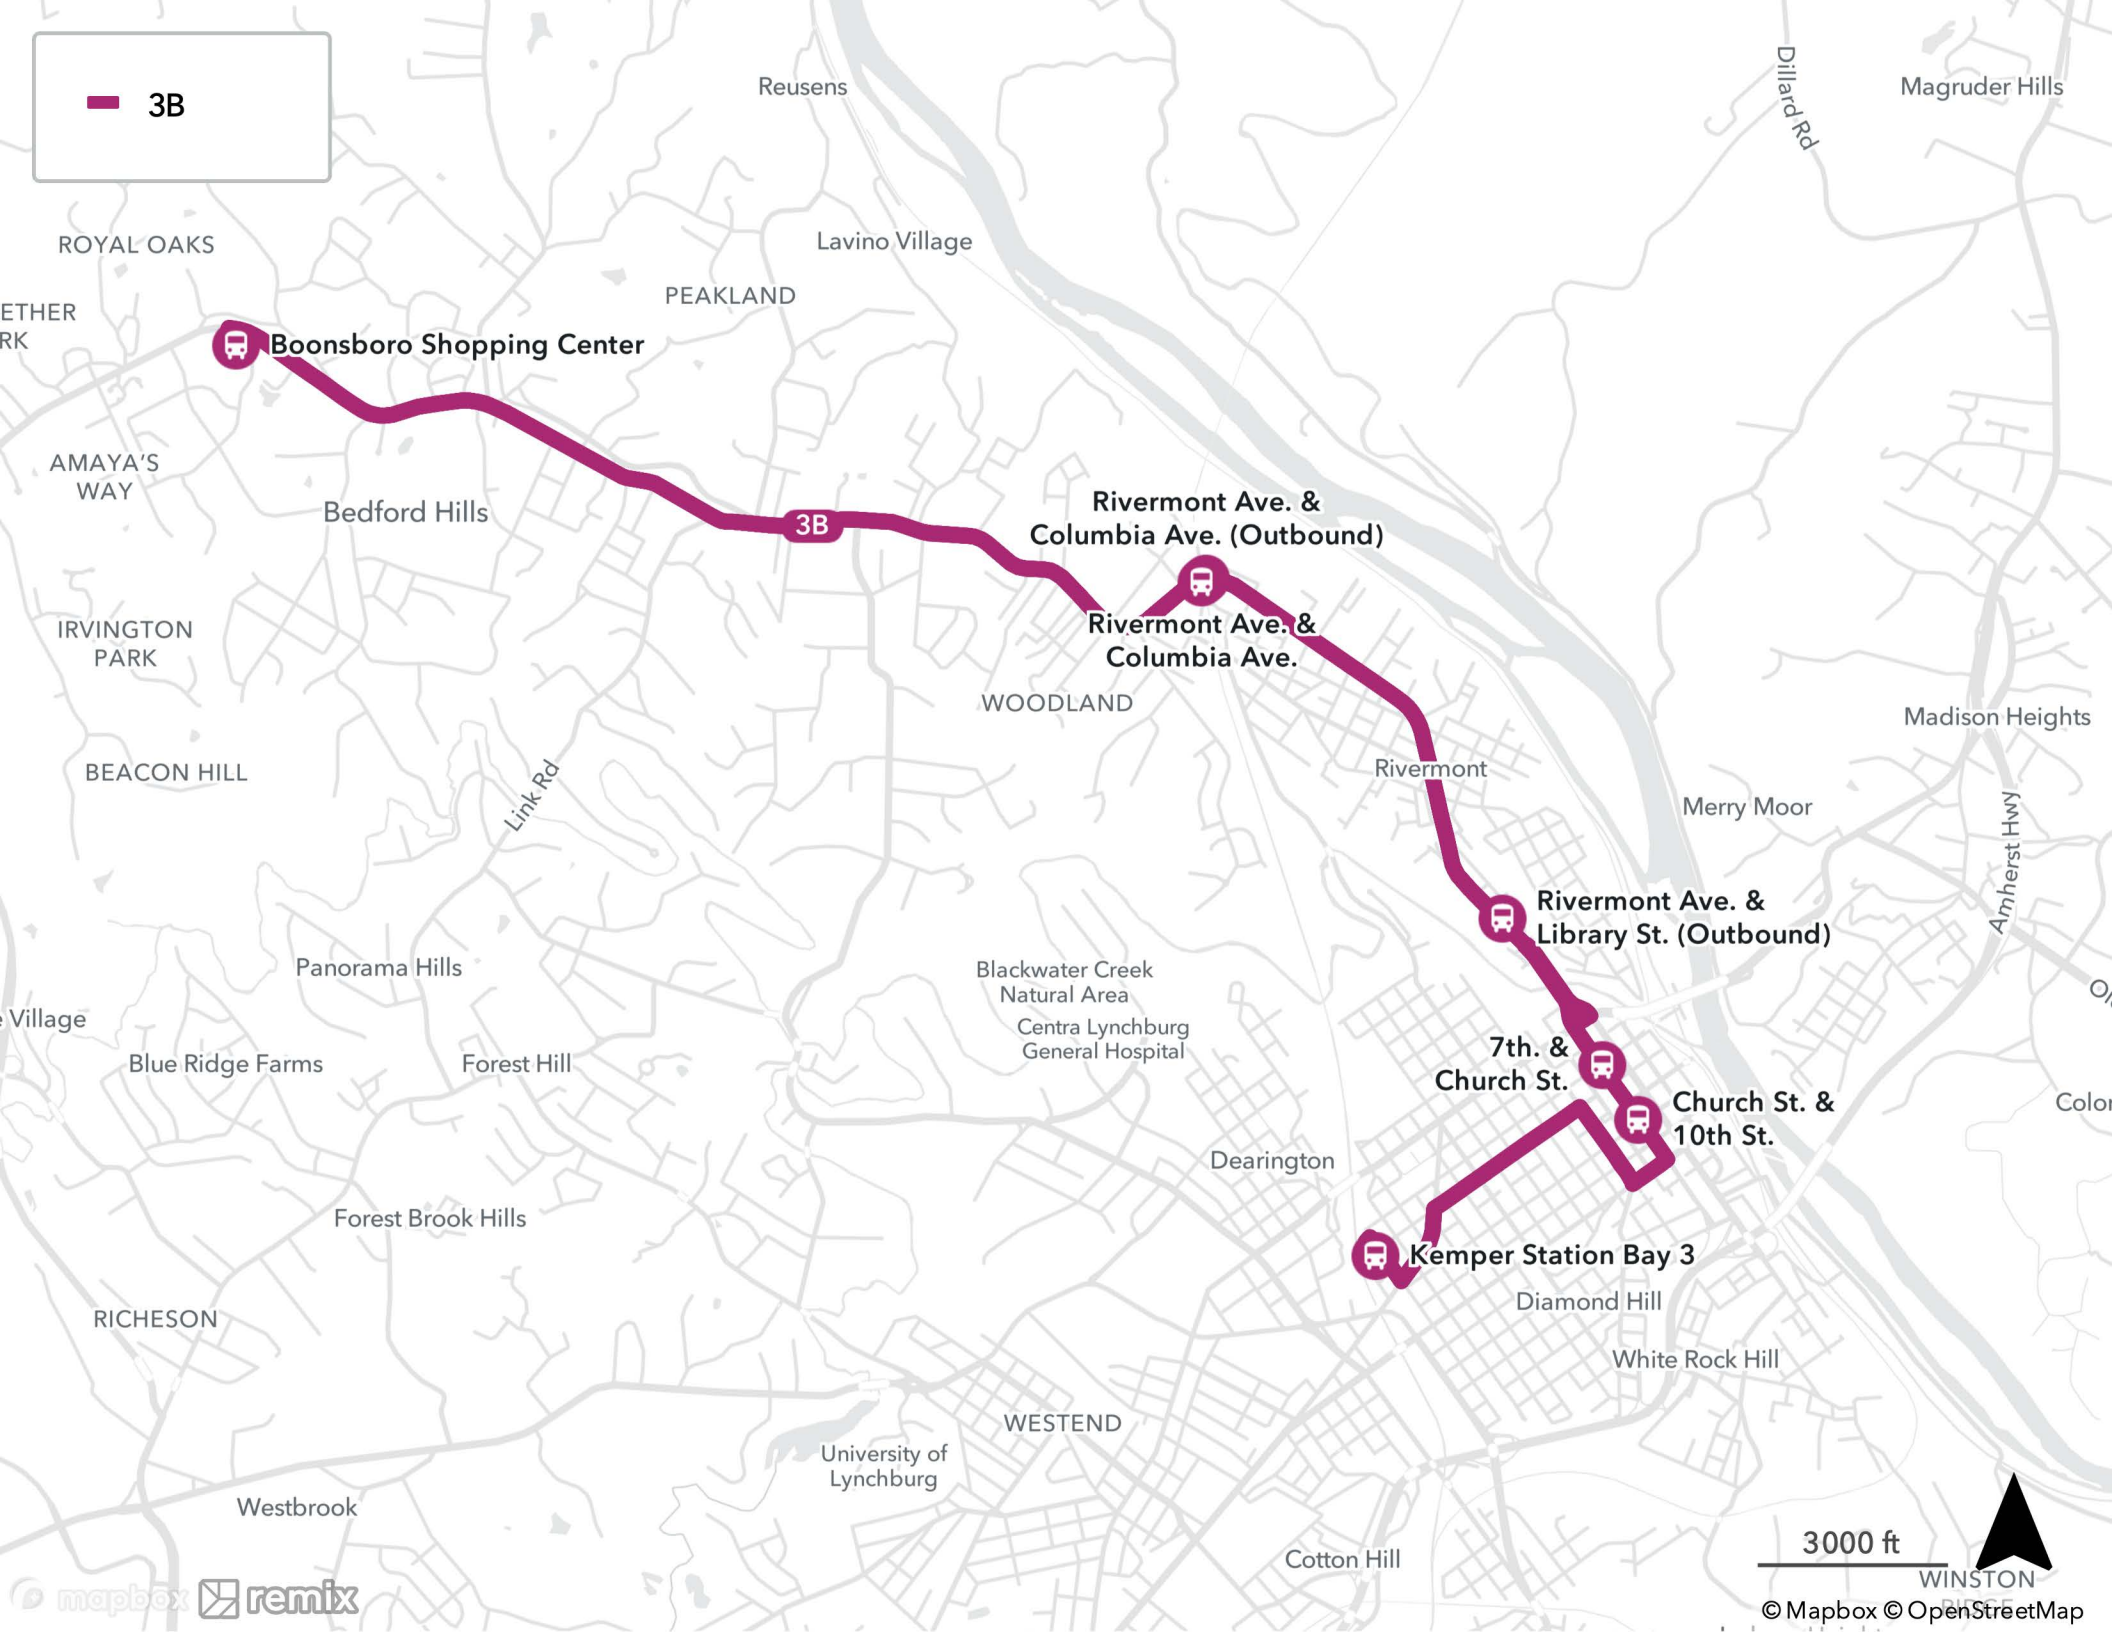

SATURDAY

ROUTE 3B

Kemper Station Bay 3	7th. & Church St.	Rivermont Ave. & Library St. (Outbound)	Rivermont Ave. & Columbia Ave. (Outbound)	Boonsboro Shopping Center	Boonsboro Shopping Center	Rivermont Ave. & Columbia Ave.	Church St. & 10th St. 3	Kemper Station Bay
6:45a	6:55a	6:56a	7:00a	7:08a	7:10a	7:20a	7:30a	7:40a
7:45a	7:55a	7:56a	8:00a	8:08a	8:10a	8:20a	8:30a	8:40a
8:45a	8:55a	8:56a	9:00a	9:08a	9:10a	9:20a	9:30a	9:40a
9:45a	9:55a	9:56a	10:00a	10:08a	10:10a	10:20a	10:30a	10:40a
10:45a	10:55a	10:56a	11:00a	11:08a	11:10a	11:20a	11:30a	11:40a
11:45a	11:55a	11:56a	12:00p	12:08p	12:10p	12:20p	12:30p	12:40p
12:45p	12:55p	12:56p	1:00p	1:08p	1:10p	1:20p	1:30p	1:40p
1:45p	1:55p	1:56p	2:00p	2:08p	2:10p	2:20p	2:30p	2:40p
2:45p	2:55p	2:56p	3:00p	3:08p	3:10p	3:20p	3:30p	3:40p
3:45p	3:55p	3:56p	4:00p	4:08p	4:10p	4:20p	4:30p	4:40p
4:45p	4:55p	4:56p	5:00p	5:08p	5:10p	5:20p	5:30p	5:40p
5:45p	5:55p	5:56p	6:00p	6:08p	6:10p	6:20p	6:30p	6:40p
6:45p	6:55p	6:56p	7:00p	7:08p	7:10p	7:20p	7:30p	7:40p
7:45p	7:55p	7:56p	8:00p	8:08p	8:10p	8:20p	8:30p	8:40p
8:45p	8:55p	8:56p	9:00p	9:08p	9:10p	9:20p	9:30p	9:40p

* SUSPENDED

SUNDAY

ROUTE 3B

Kemper Station Bay 3	7th. & Church St.	Rivermont Ave. & Columbia Ave. (Outbound)	Boonsboro Shopping Center	Boonsboro Shopping Center	Rivermont Ave. & Columbia Ave.	Church St. & 10th St.	Kemper Station Bay 3
-	7:55a	8:00a	8:08a	8:10a	8:20a	8:30a	8:40a
8:45a	8:55a	9:00a	9:08a	9:10a	9:20a	9:30a	9:40a
9:45a	9:55a	10:00a	10:08a	10:10a	10:20a	10:30a	10:40a
10:45a	10:55a	11:00a	11:08a	11:10a	11:20a	11:30a	11:40a
11:45a	11:55a	12:00p	12:08p	12:10p	12:20p	12:30p	12:40p
12:45p	12:55p	1:00p	1:08p	1:10p	1:20p	1:30p	1:40p
1:45p	1:55p	2:00p	2:08p	2:10p	2:20p	2:30p	2:40p
2:45p	2:55p	3:00p	3:08p	3:10p	3:20p	3:30p	3:40p
3:45p	3:55p	4:00p	4:08p	4:10p	4:20p	4:30p	4:40p
4:45p	4:55p	5:00p	5:08p	5:10p	5:20p	5:30p	5:40p
5:45p	5:55p	6:00p	6:08p	6:10p	6:20p	6:30p	6:40p