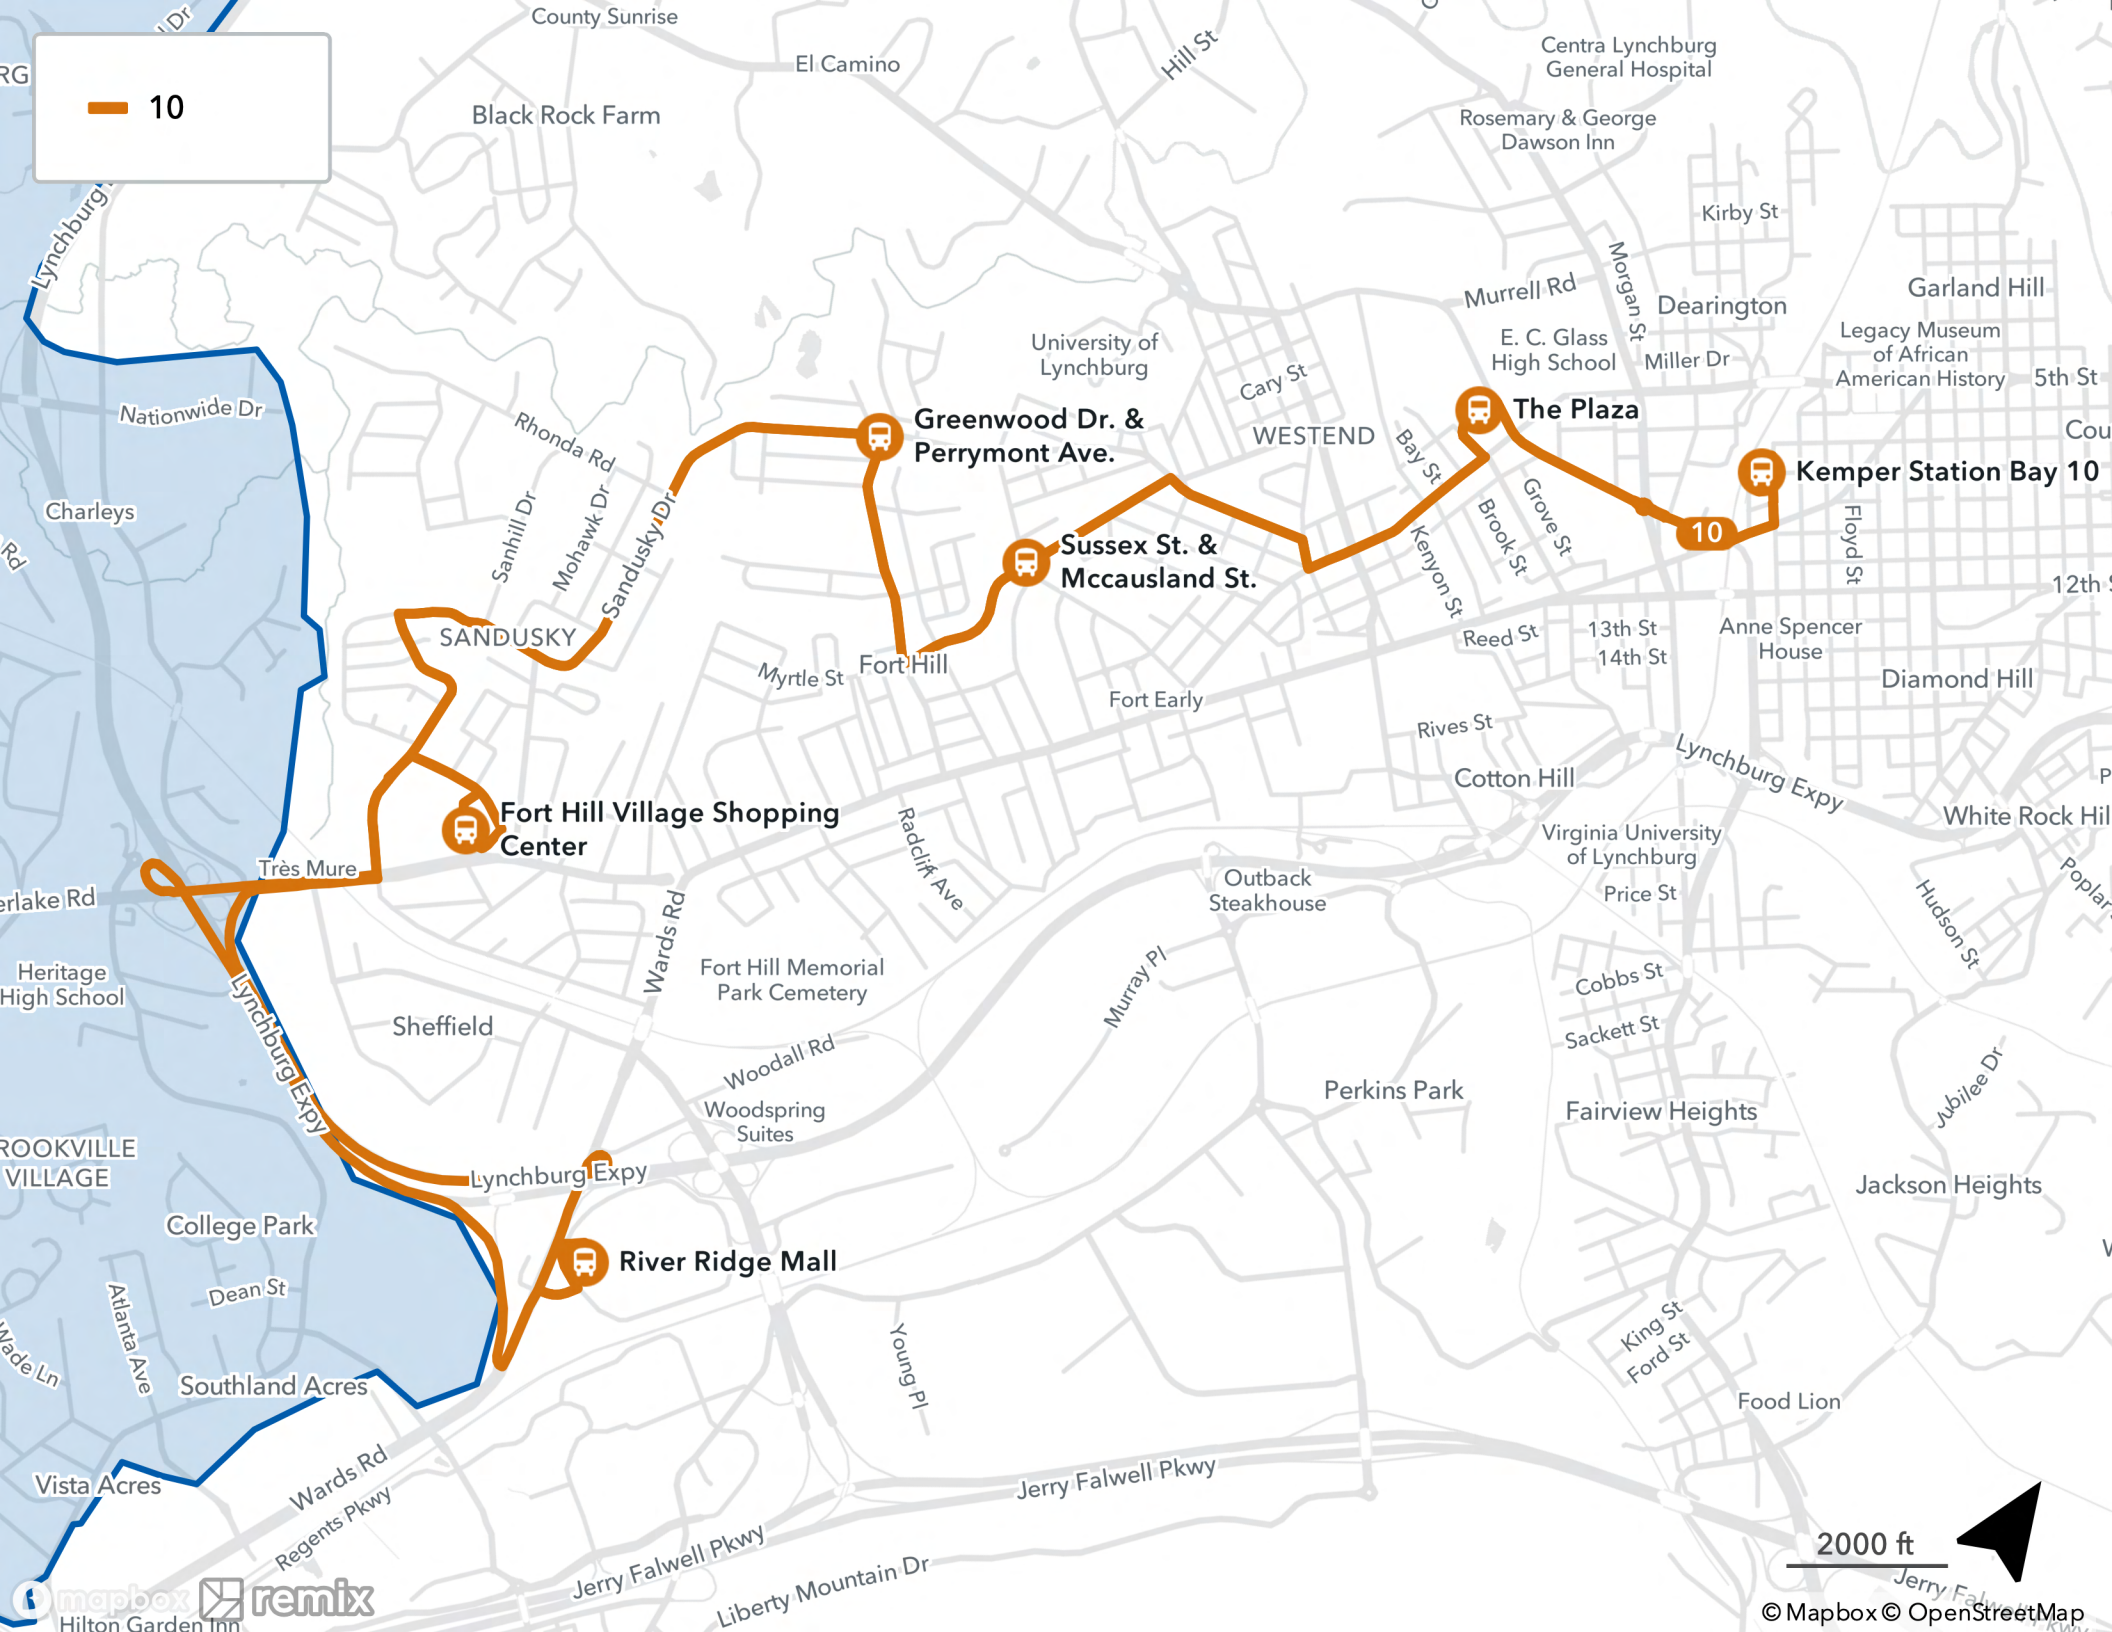

10

Fort Hill Village Shopping Center

River Ridge Mall

Greenwood Dr. & Perrymont Ave.

Sussex St. & Mccausland St.

The Plaza

Kemper Station Bay 10

2000 ft