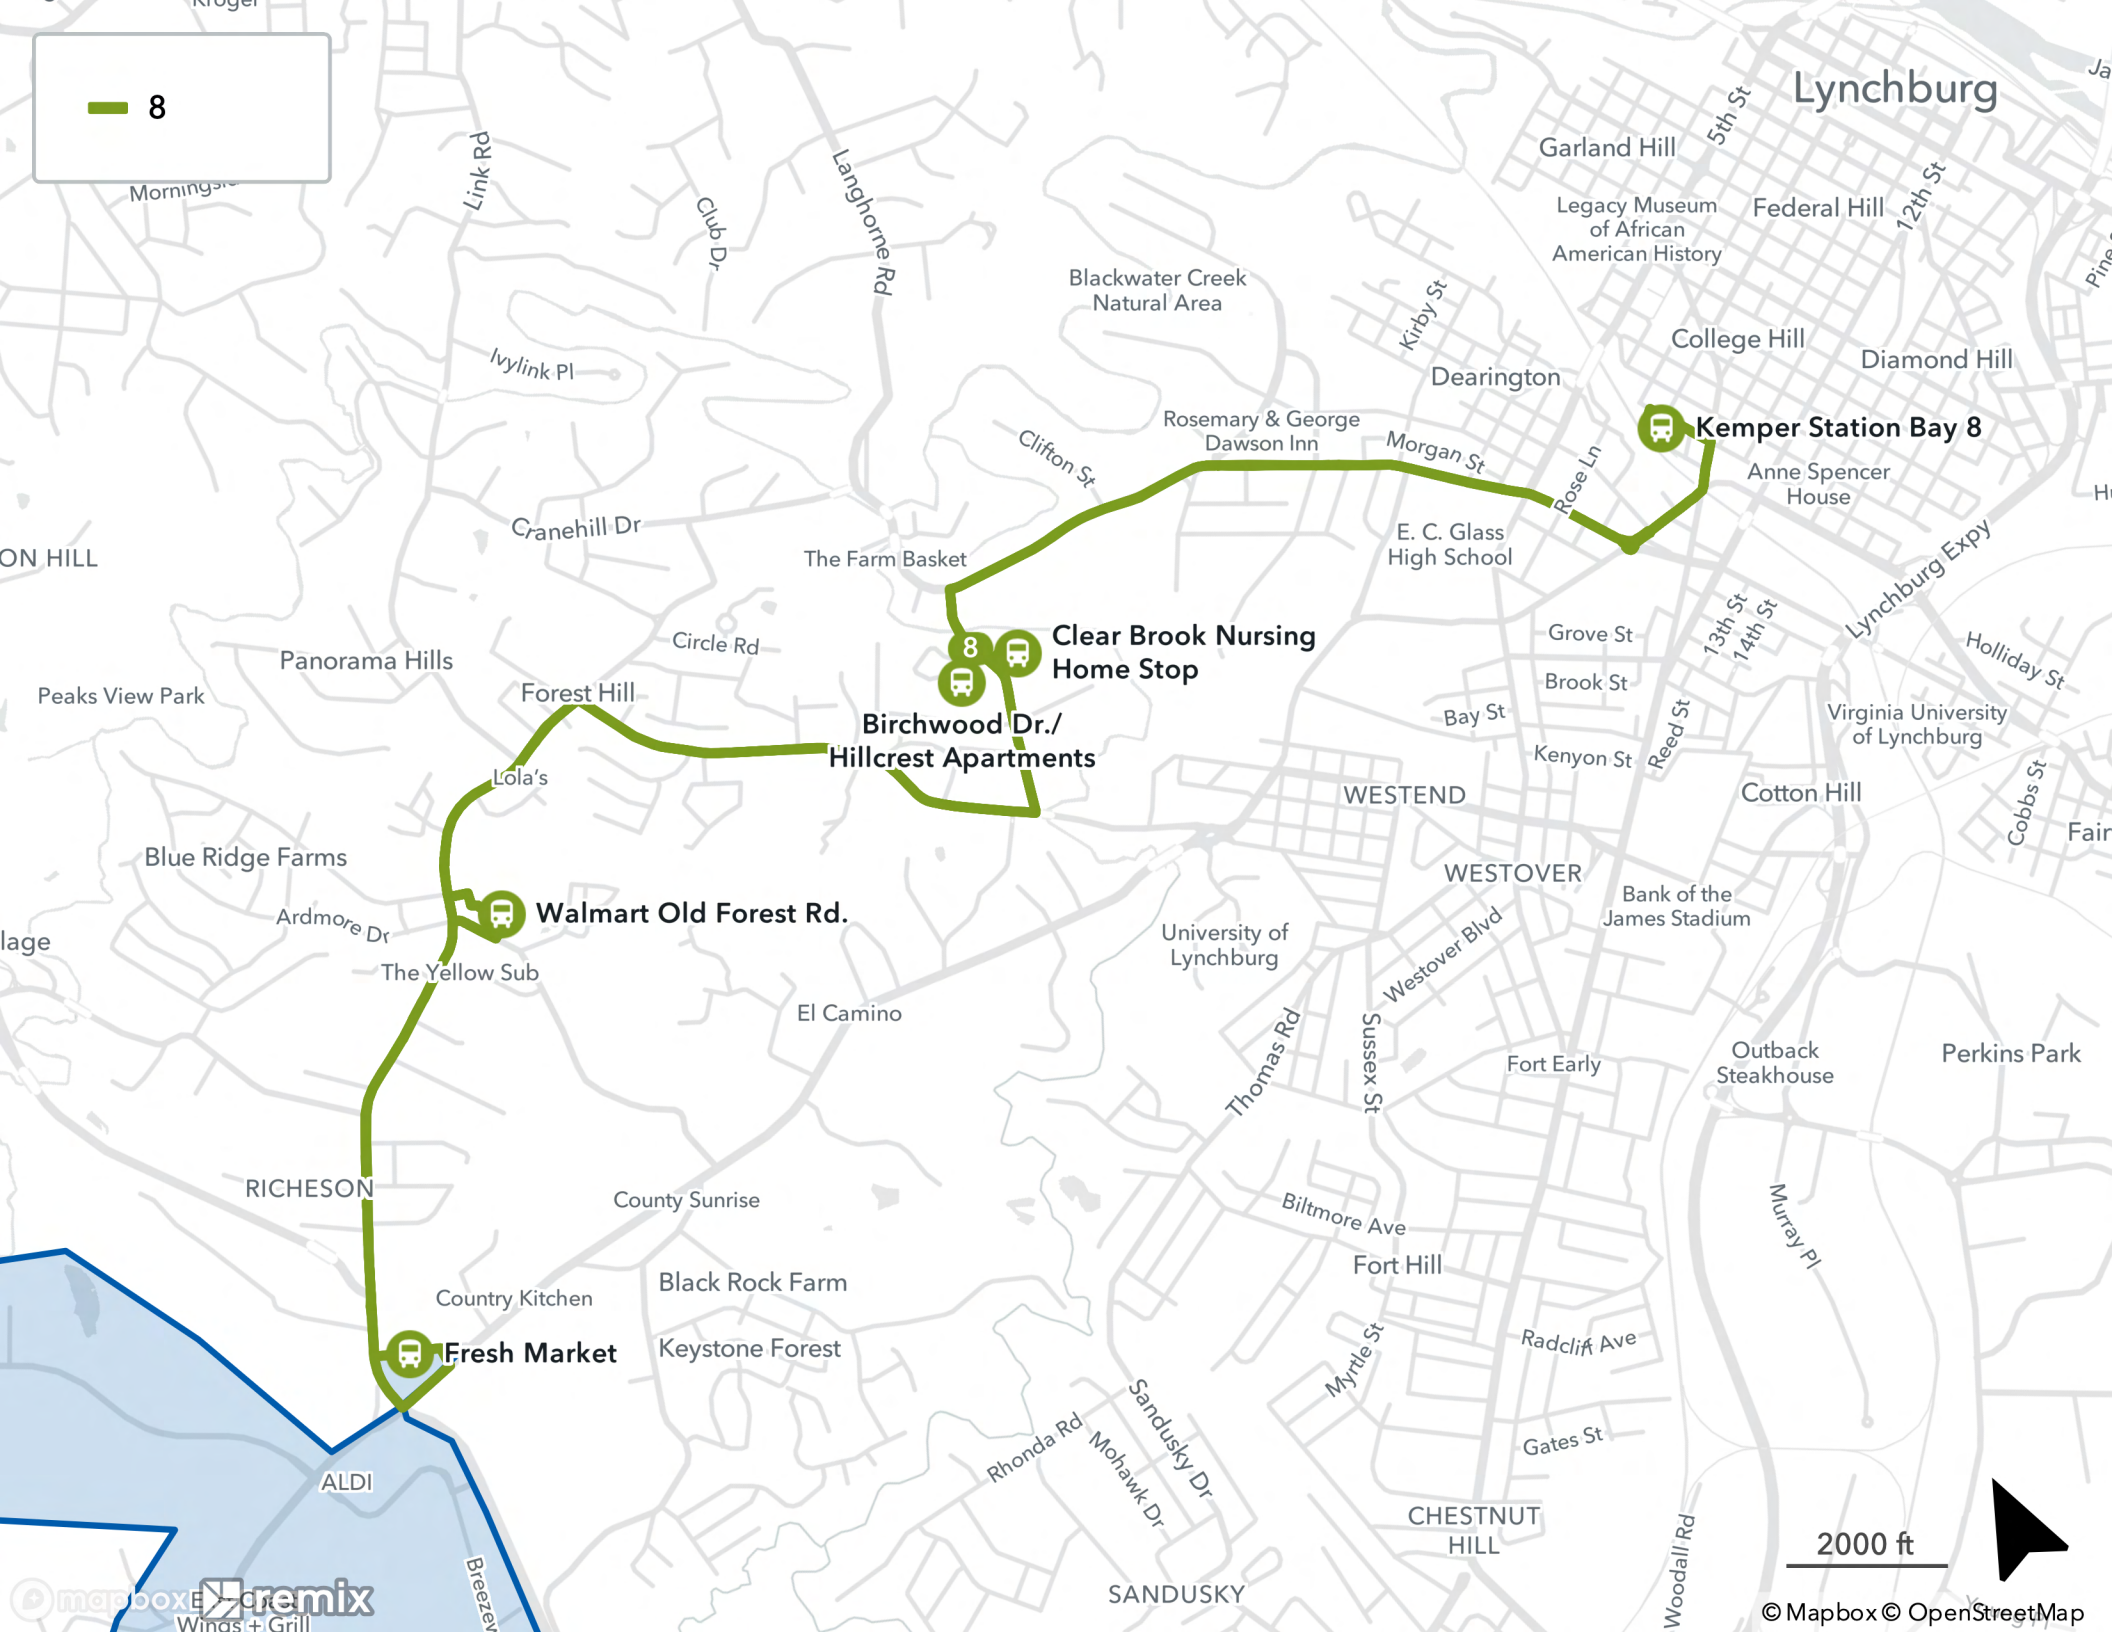

SATURDAY

ROUTE 8

Kemper Station Bay 8 Birchwood Dr./Hillcrest Apartments	Walmart Old Forest Rd.	Fresh Market	Fresh Market	Walmart Old Forest Rd.	Clear Brook Nursing Home Stop	Kemper Station Bay 8
7:15a	7:25a	7:35a	7:40a	6:45a	6:50a	7:10a
8:15a	8:25a	8:35a	8:40a	7:45a	7:50a	8:10a
9:15a	9:25a	9:35a	9:40a	8:45a	8:50a	9:10a
10:15a	10:25a	10:35a	10:40a	9:45a	9:50a	9:55a
11:15a	11:25a	11:35a	11:40a	10:45a	10:50a	10:55a
12:15p	12:25p	12:35p	12:40p	11:45a	11:50a	11:55a
1:15p	1:25p	1:35p	1:40p	12:45p	12:50p	12:55p
2:15p	2:25p	2:35p	2:40p	1:45p	1:50p	1:55p
3:15p	3:25p	3:35p	3:40p	2:45p	2:50p	2:55p
4:15p	4:25p	4:35p	4:40p	3:45p	3:50p	3:55p
5:15p	5:25p	5:35p	5:40p	4:45p	4:50p	4:55p
6:15p	6:25p	6:35p	6:40p	5:45p	5:50p	5:55p
7:15p	7:25p	7:35p	7:40p	6:45p	6:50p	7:10p
8:15p	8:25p	8:35p	8:40p	7:45p	7:50p	8:10p
9:15p	9:25p	9:35p	9:40p	8:45p	8:50p	9:10p
				9:45p	9:50p	10:10p

* SUSPENDED

SUNDAY ROUTE 8

Kemper Station Bay 8 Birchwood Dr./Hillcrest Apartments	Walmart Old Forest Rd.	Fresh Market	Fresh Market	Walmart Old Forest Rd.	Clear Brook Nursing Home Stop	Kemper Station Bay 8
8:15a	8:25a	8:35a	8:40a	7:45a	7:50a	8:10a
9:15a	9:25a	9:35a	9:40a	8:45a	8:50a	9:10a
10:15a	10:25a	10:35a	10:40a	9:45a	9:50a	9:55a
11:15a	11:25a	11:35a	11:40a	10:45a	10:50a	10:55a
12:15p	12:25p	12:35p	12:40p	11:45a	11:50a	11:55a
1:15p	1:25p	1:35p	1:40p	12:45p	12:50p	12:55p
2:15p	2:25p	2:35p	2:40p	1:45p	1:50p	1:55p
3:15p	3:25p	3:35p	3:40p	2:45p	2:50p	2:55p
4:15p	4:25p	4:35p	4:40p	3:45p	3:50p	3:55p
5:15p	5:25p	5:35p	5:40p	4:45p	4:50p	4:55p
6:15p	6:25p	6:35p	6:40p	5:45p	5:50p	5:55p
				6:45p	6:50p	7:10p