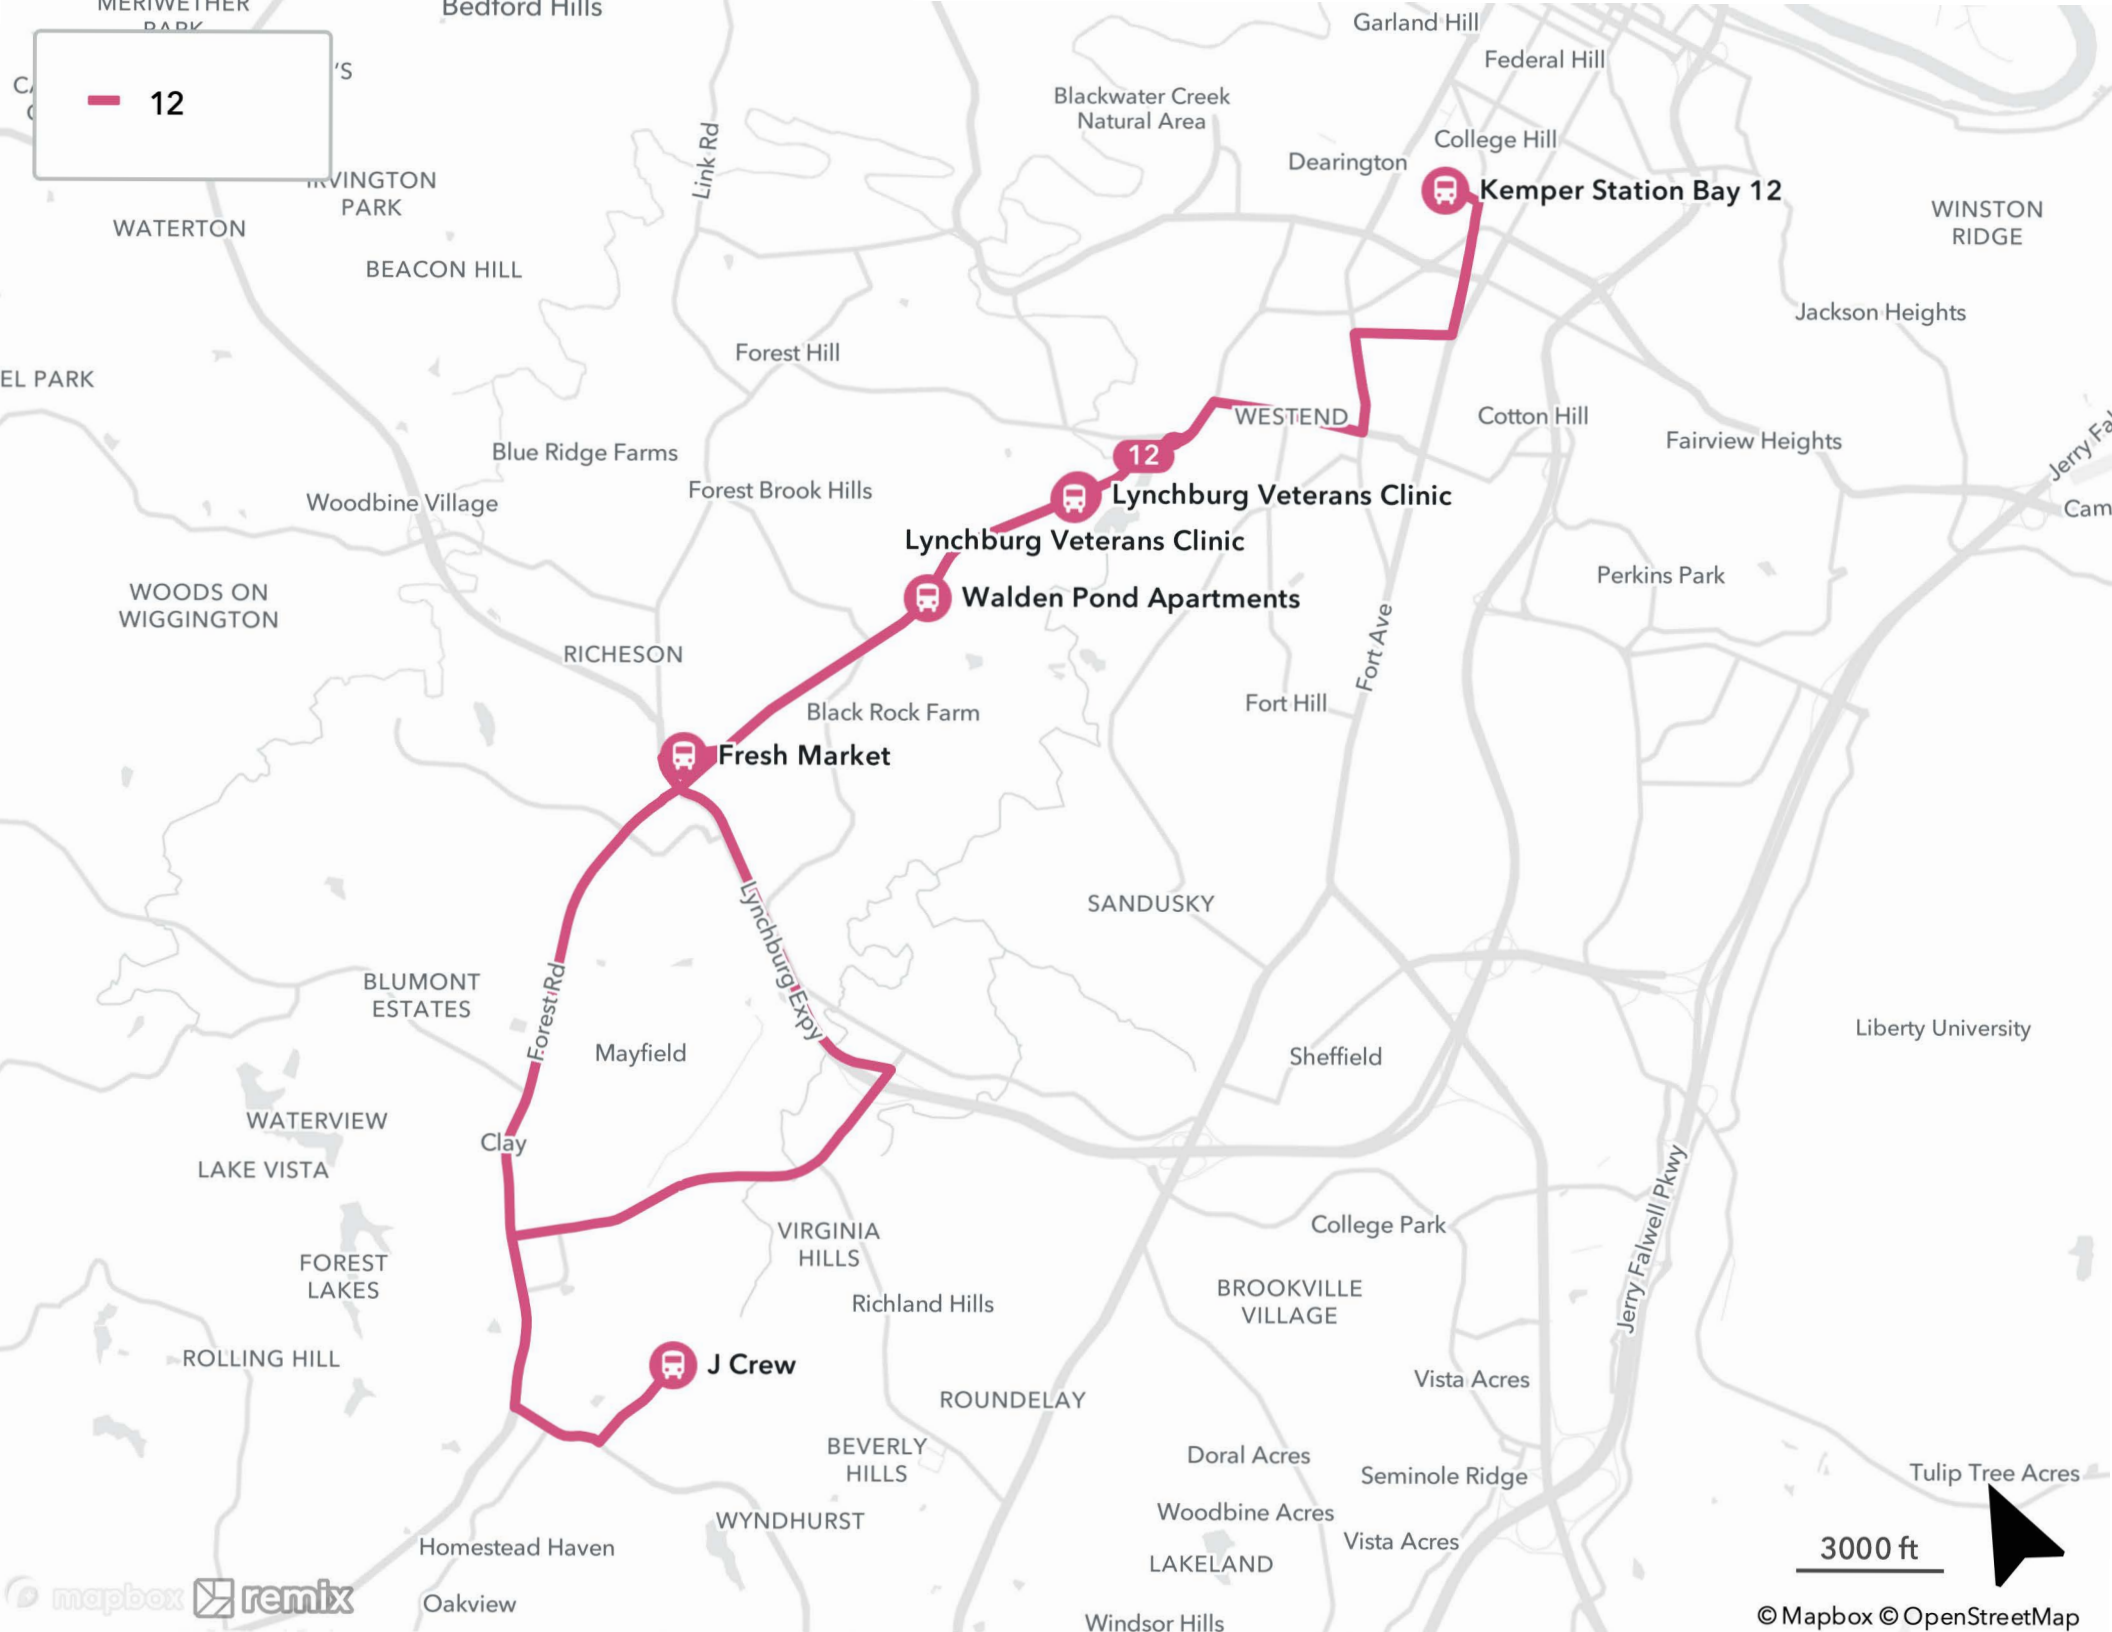

SATURDAY

Kemper Station Bay 5/11	Fort Hill Village Shopping Center	Bojangles	Waterlick Plaza	Waterlick Plaza	Social Security	Fort Early	Kemper Station Bay 5/11
7:15p	7:30p	7:35p	7:43p	7:45p	7:55p	8:05p	8:10p
8:15p	8:30p	8:35p	8:43p	8:45p	8:55p	9:05p	9:10p
9:15p	9:30p	9:35p	9:43p	9:45p	9:55p	10:05p	10:10p

11

3000 ft

MON - FRI

ROUTE 12

Kemper Station Bay 12	Lynchburg Veterans Clinic	J Crew	J Crew	Fresh Market	Walden Pond Apartments	Lynchburg Veterans Clinic	Kemper Station Bay 12
5:15a	5:25a	5:37a	5:40a	5:55a	5:58a	5:59a	6:10a
6:15a	6:25a	6:37a	6:40a	6:55a	6:58a	6:59a	7:10a
7:15a	7:25a	7:37a	7:40a	7:55a	7:58a	7:59a	8:10a
8:15a	8:25a	8:37a	8:40a	8:55a	8:58a	8:59a	9:10a
9:15a	9:25a	9:37a	9:40a	9:55a	9:58a	9:59a	10:10a
10:15a	10:25a	10:37a	10:40a	10:55a	10:58a	10:59a	11:10a
11:15a	11:25a	11:37a	11:40a	11:55a	11:58a	11:59a	12:10p
12:15p	12:25p	12:37p	12:40p	12:55p	12:58p	12:59p	1:10p
1:15p	1:25p	1:37p	1:40p	1:55p	1:58p	1:59p	2:10p
2:15p	2:25p	2:37p	2:40p	2:55p	2:58p	2:59p	3:10p
3:15p	3:25p	3:37p	3:40p	3:55p	3:58p	3:59p	4:10p
4:15p	4:25p	4:37p	4:40p	4:55p	4:58p	4:59p	5:10p
5:15p	5:25p	5:37p	5:40p	5:55p	5:58p	5:59p	6:10p
6:15p	6:25p	6:37p	6:40p	6:55p	6:58p	6:59p	7:10p
7:15p	7:25p	7:37p	7:40p	7:55p	7:58p	7:59p	8:10p
8:15p	8:25p	8:37p	8:40p	8:55p	8:58p	8:59p	9:10p