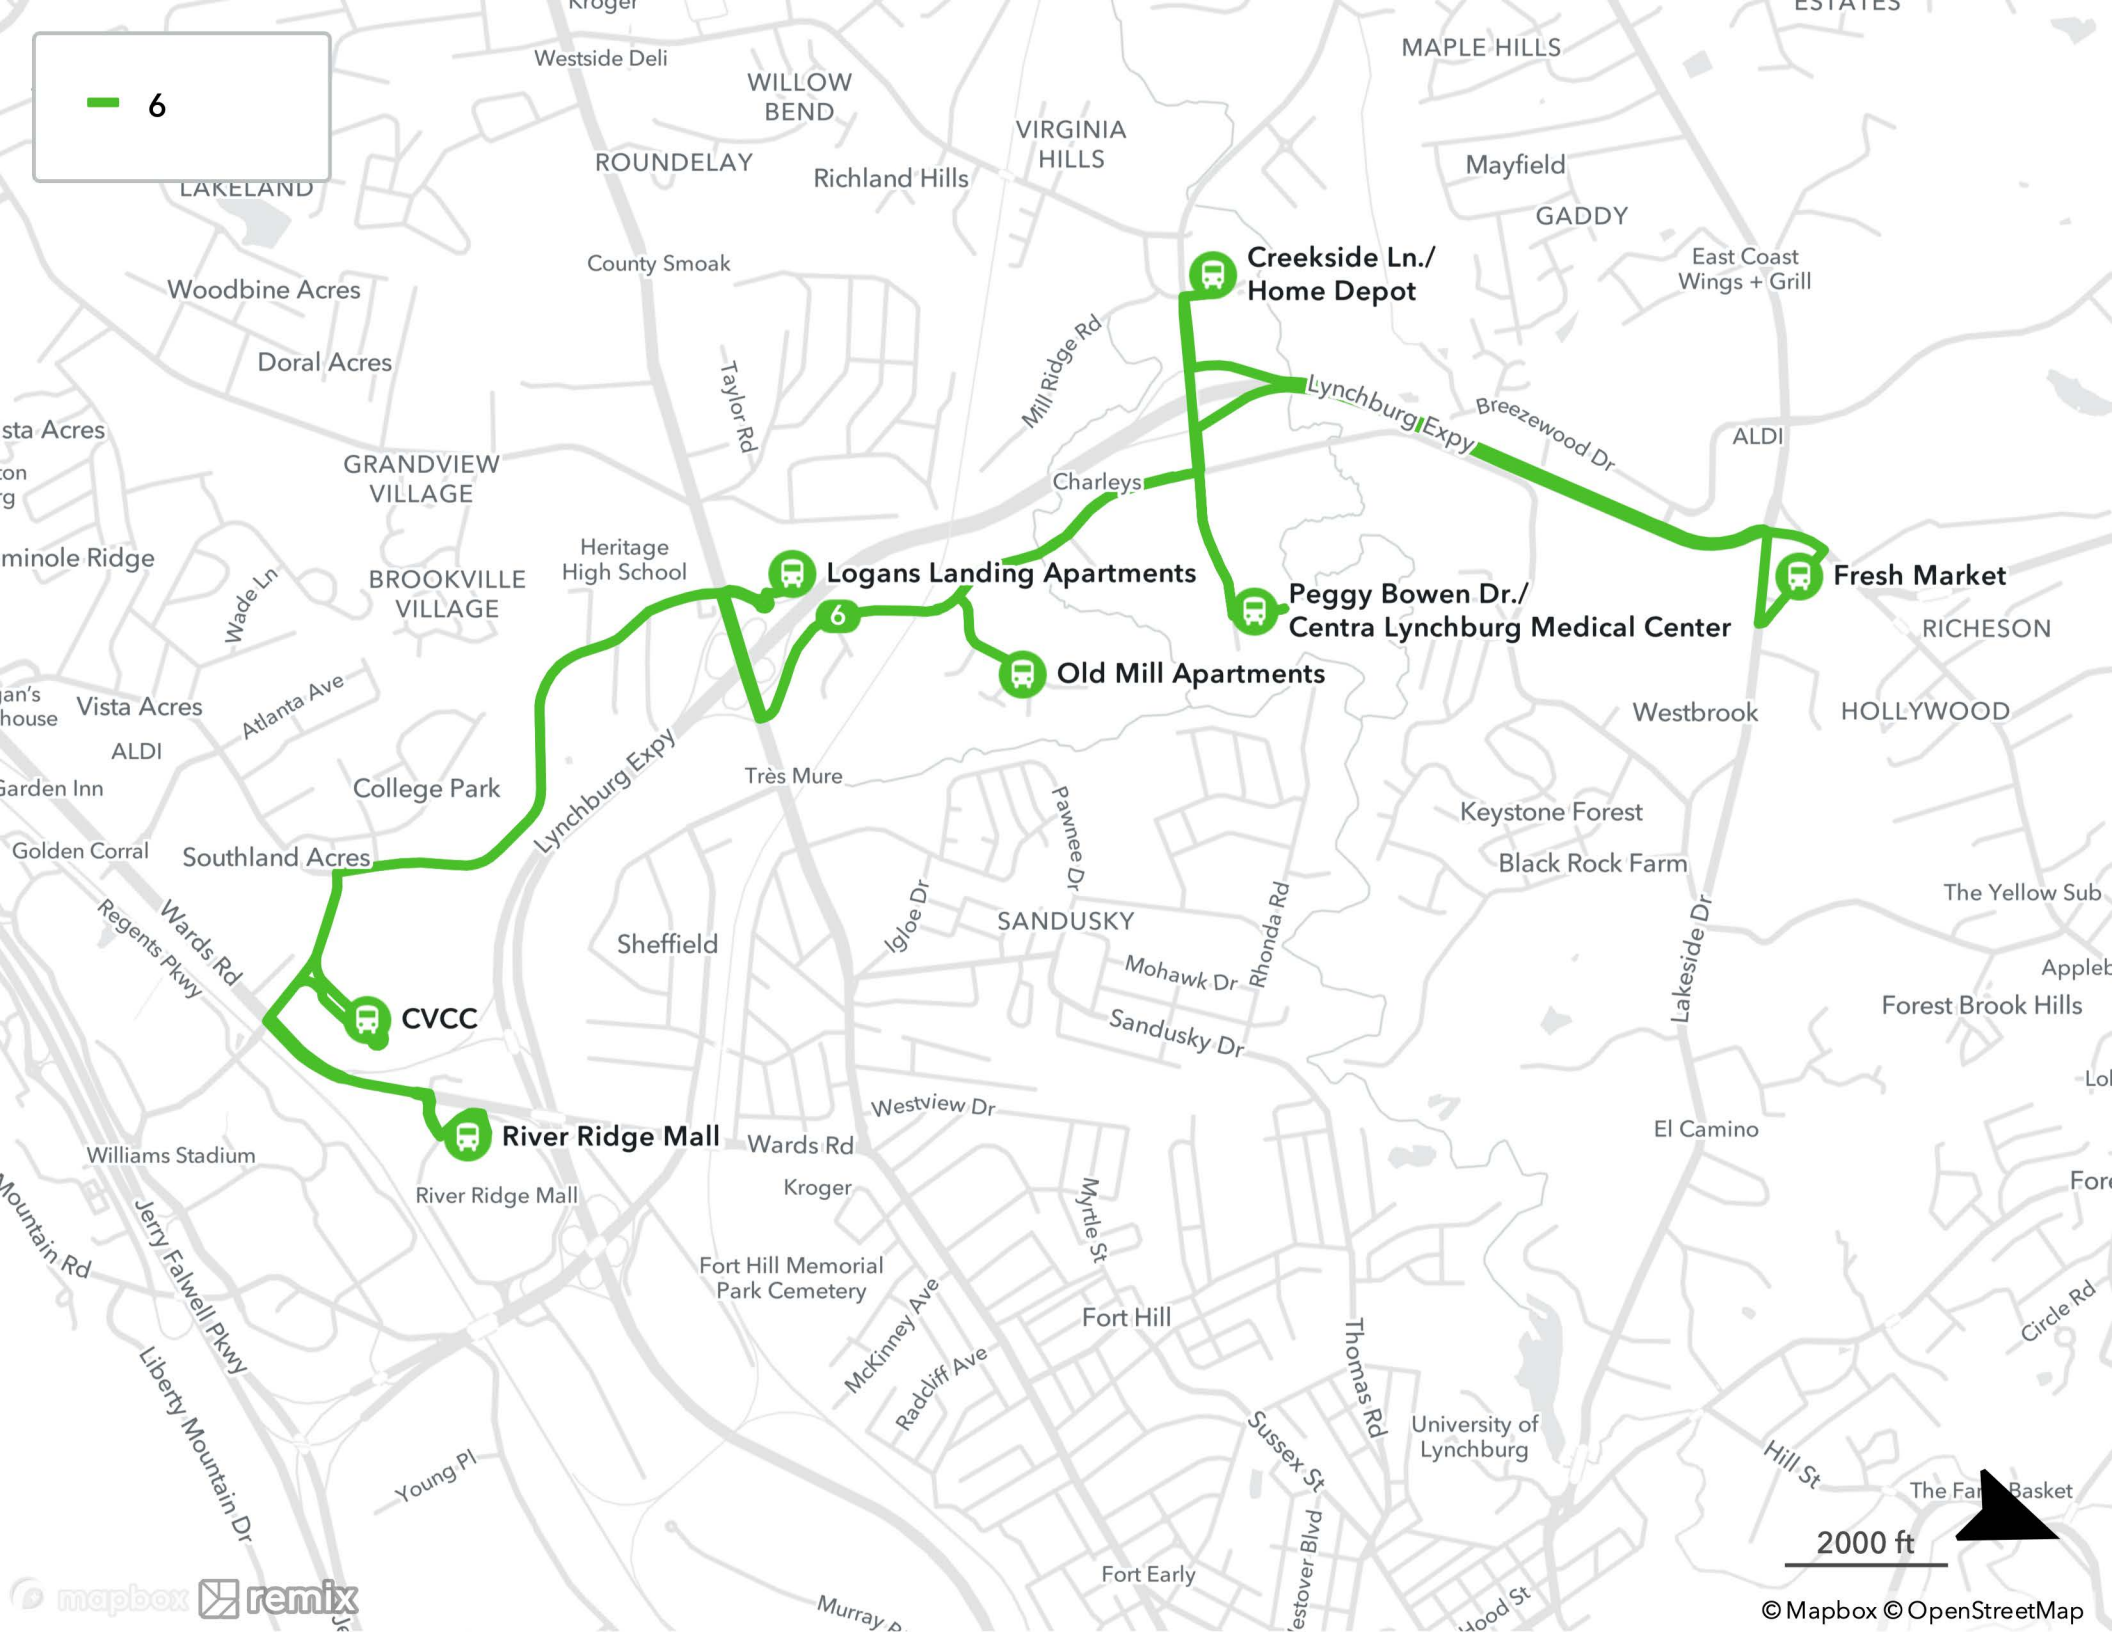

5

3000 ft

MON - FRI

ROUTE 6

River Ridge Mall	CVCC	Old Mill Apartments	Peggy Bowen Dr./Centra Lynchburg Medical Center	Fresh Market	Creekside Ln./Home Depot	Peggy Bowen Dr./Centra Lynchburg Medical Center	Logans Landing Apartments	River Ridge Mall
5:15a	5:20a	5:25a	5:35a	5:45a	5:50a	5:55a	6:05a	6:10a
6:15a	6:20a	6:25a	6:35a	6:45a	6:50a	6:55a	7:05a	7:10a
7:15a	7:20a	7:25a	7:35a	7:45a	7:50a	7:55a	8:05a	8:10a
8:15a	8:20a	8:25a	8:35a	8:45a	8:50a	8:55a	9:05a	9:10a
9:15a	9:20a	9:25a	9:35a	9:45a	9:50a	9:55a	10:05a	10:10a
10:15a	10:20a	10:25a	10:35a	10:45a	10:50a	10:55a	11:05a	11:10a
11:15a	11:20a	11:25a	11:35a	11:45a	11:50a	11:55a	12:05p	12:10p
12:15p	12:20p	12:25p	12:35p	12:45p	12:50p	12:55p	1:05p	1:10p
1:15p	1:20p	1:25p	1:35p	1:45p	1:50p	1:55p	2:05p	2:10p
2:15p	2:20p	2:25p	2:35p	2:45p	2:50p	2:55p	3:05p	3:10p
3:15p	3:20p	3:25p	3:35p	3:45p	3:50p	3:55p	4:05p	4:10p
4:15p	4:20p	4:25p	4:35p	4:45p	4:50p	4:55p	5:05p	5:10p
5:15p	5:20p	5:25p	5:35p	5:45p	5:50p	5:55p	6:05p	6:10p
6:15p	6:20p	6:25p	6:35p	6:45p	6:50p	6:55p	7:05p	7:10p

6

2000 ft

SATURDAY

ROUTE 6/7x

River Ridge Mall	CVCC	Leesville Rd. & Adams Dr. (Outbound)	Kemper Station Bay 12	Waterlick Plaza	New J.Crew	Fresh Market	Peggy Bowen Dr./Centra Lynchburg Medical Center	Old Mill Apartments	Logans Landing Apartments	River Ridge Mall
-	-	-	5:15a	5:45a	6:00a	6:15a	6:25a	6:30a	6:35a	6:40a
6:45a	6:50a	7:00a	-	7:15a	7:30a	7:45a	7:55a	8:00a	8:05a	8:10a
8:15a	8:20a	8:30a	-	8:45a	9:00a	9:15a	9:25a	9:30a	9:35a	9:40a
9:45a	9:50a	10:00a	-	10:15a	10:30a	10:45a	10:55a	11:00a	11:05a	11:10a
11:15a	11:20a	11:30a	-	11:45a	12:00p	12:15p	12:25p	12:30p	12:35p	12:40p
12:45p	12:50p	1:00p	-	1:15p	1:30p	1:45p	1:55p	2:00p	2:05p	2:10p
2:15p	2:20p	2:30p	-	2:45p	3:00p	3:15p	3:25p	3:30p	3:35p	3:40p
3:45p	3:50p	4:00p	-	4:15p	4:30p	4:45p	4:55p	5:00p	5:05p	5:10p
5:15p	5:20p	5:30p	-	5:45p	6:00p	6:15p	6:25p	6:30p	6:35p	6:40p