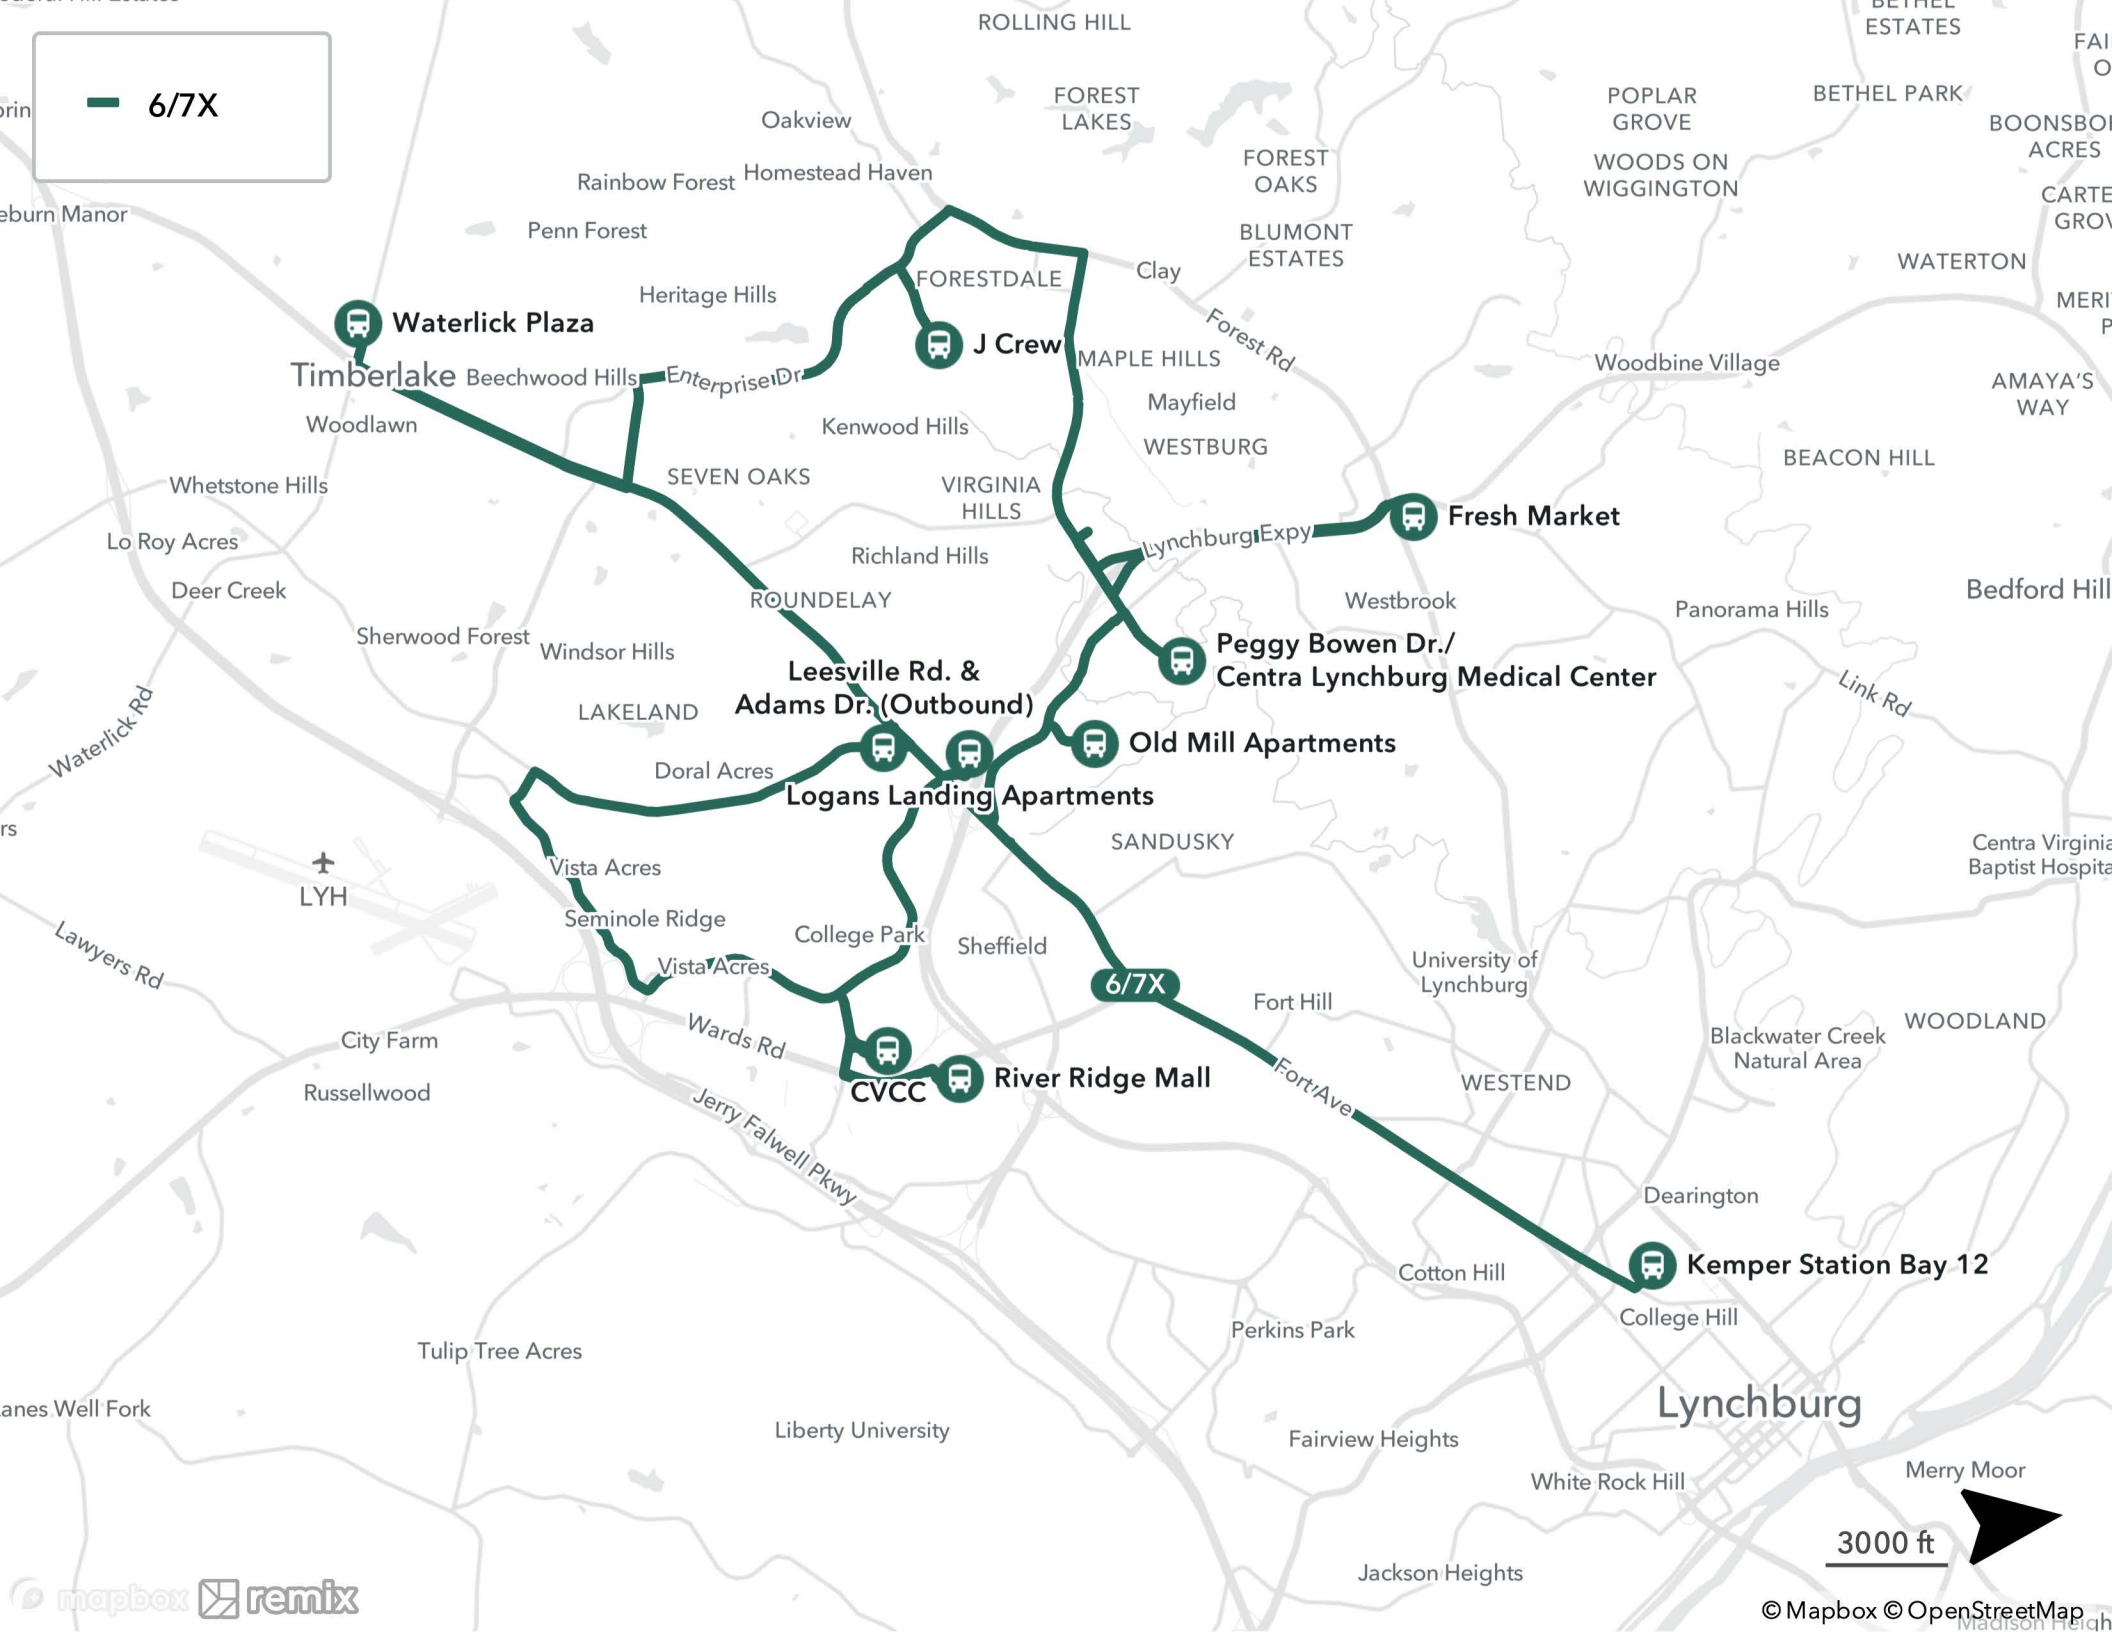

6/7X

Waterlick Plaza

J Crew

Fresh Market

**Peggy Bowen Dr./
Centra Lynchburg Medical Center**

Old Mill Apartments

**Leesville Rd. &
Adams Dr. (Outbound)**

Logans Landing Apartments

CVCC River Ridge Mall

Kemper Station Bay 12

6/7X

3000 ft