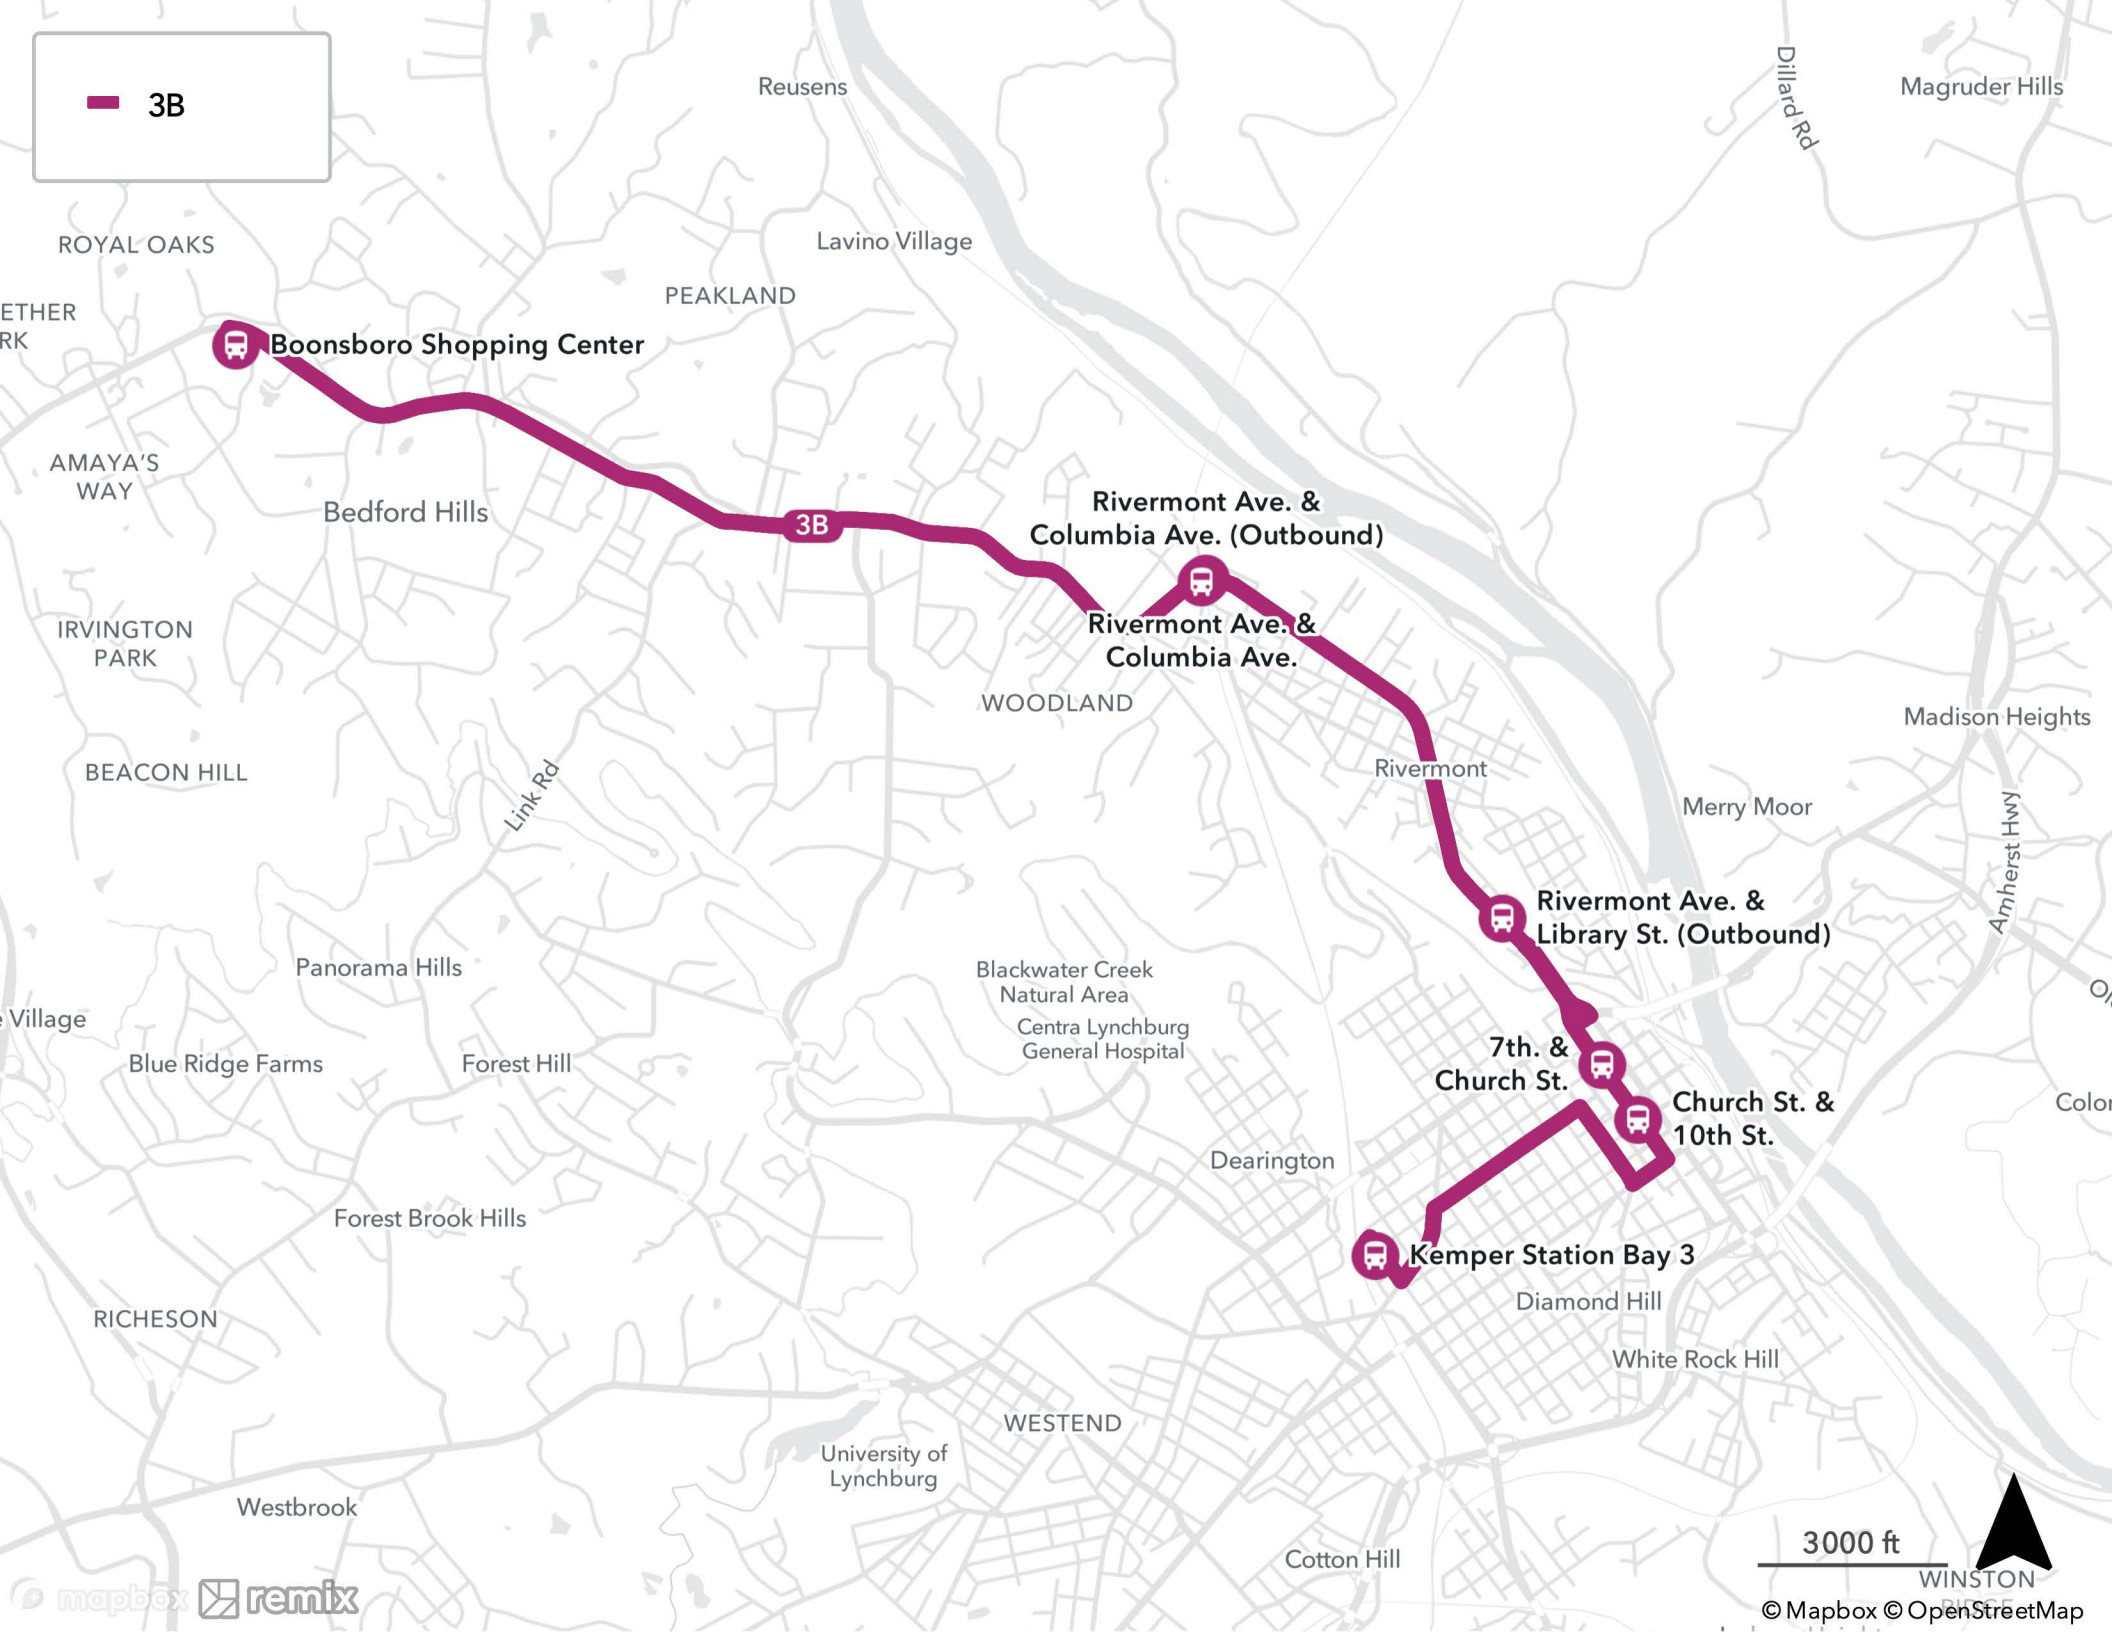

3B

Boonsboro Shopping Center

3B

Rivermont Ave. & Columbia Ave. (Outbound)

Rivermont Ave. & Columbia Ave.

Rivermont Ave. & Library St. (Outbound)

7th. & Church St.

Church St. & 10th St.

Kemper Station Bay 3

3000 ft

WINSTON

© Mapbox © OpenStreetMap