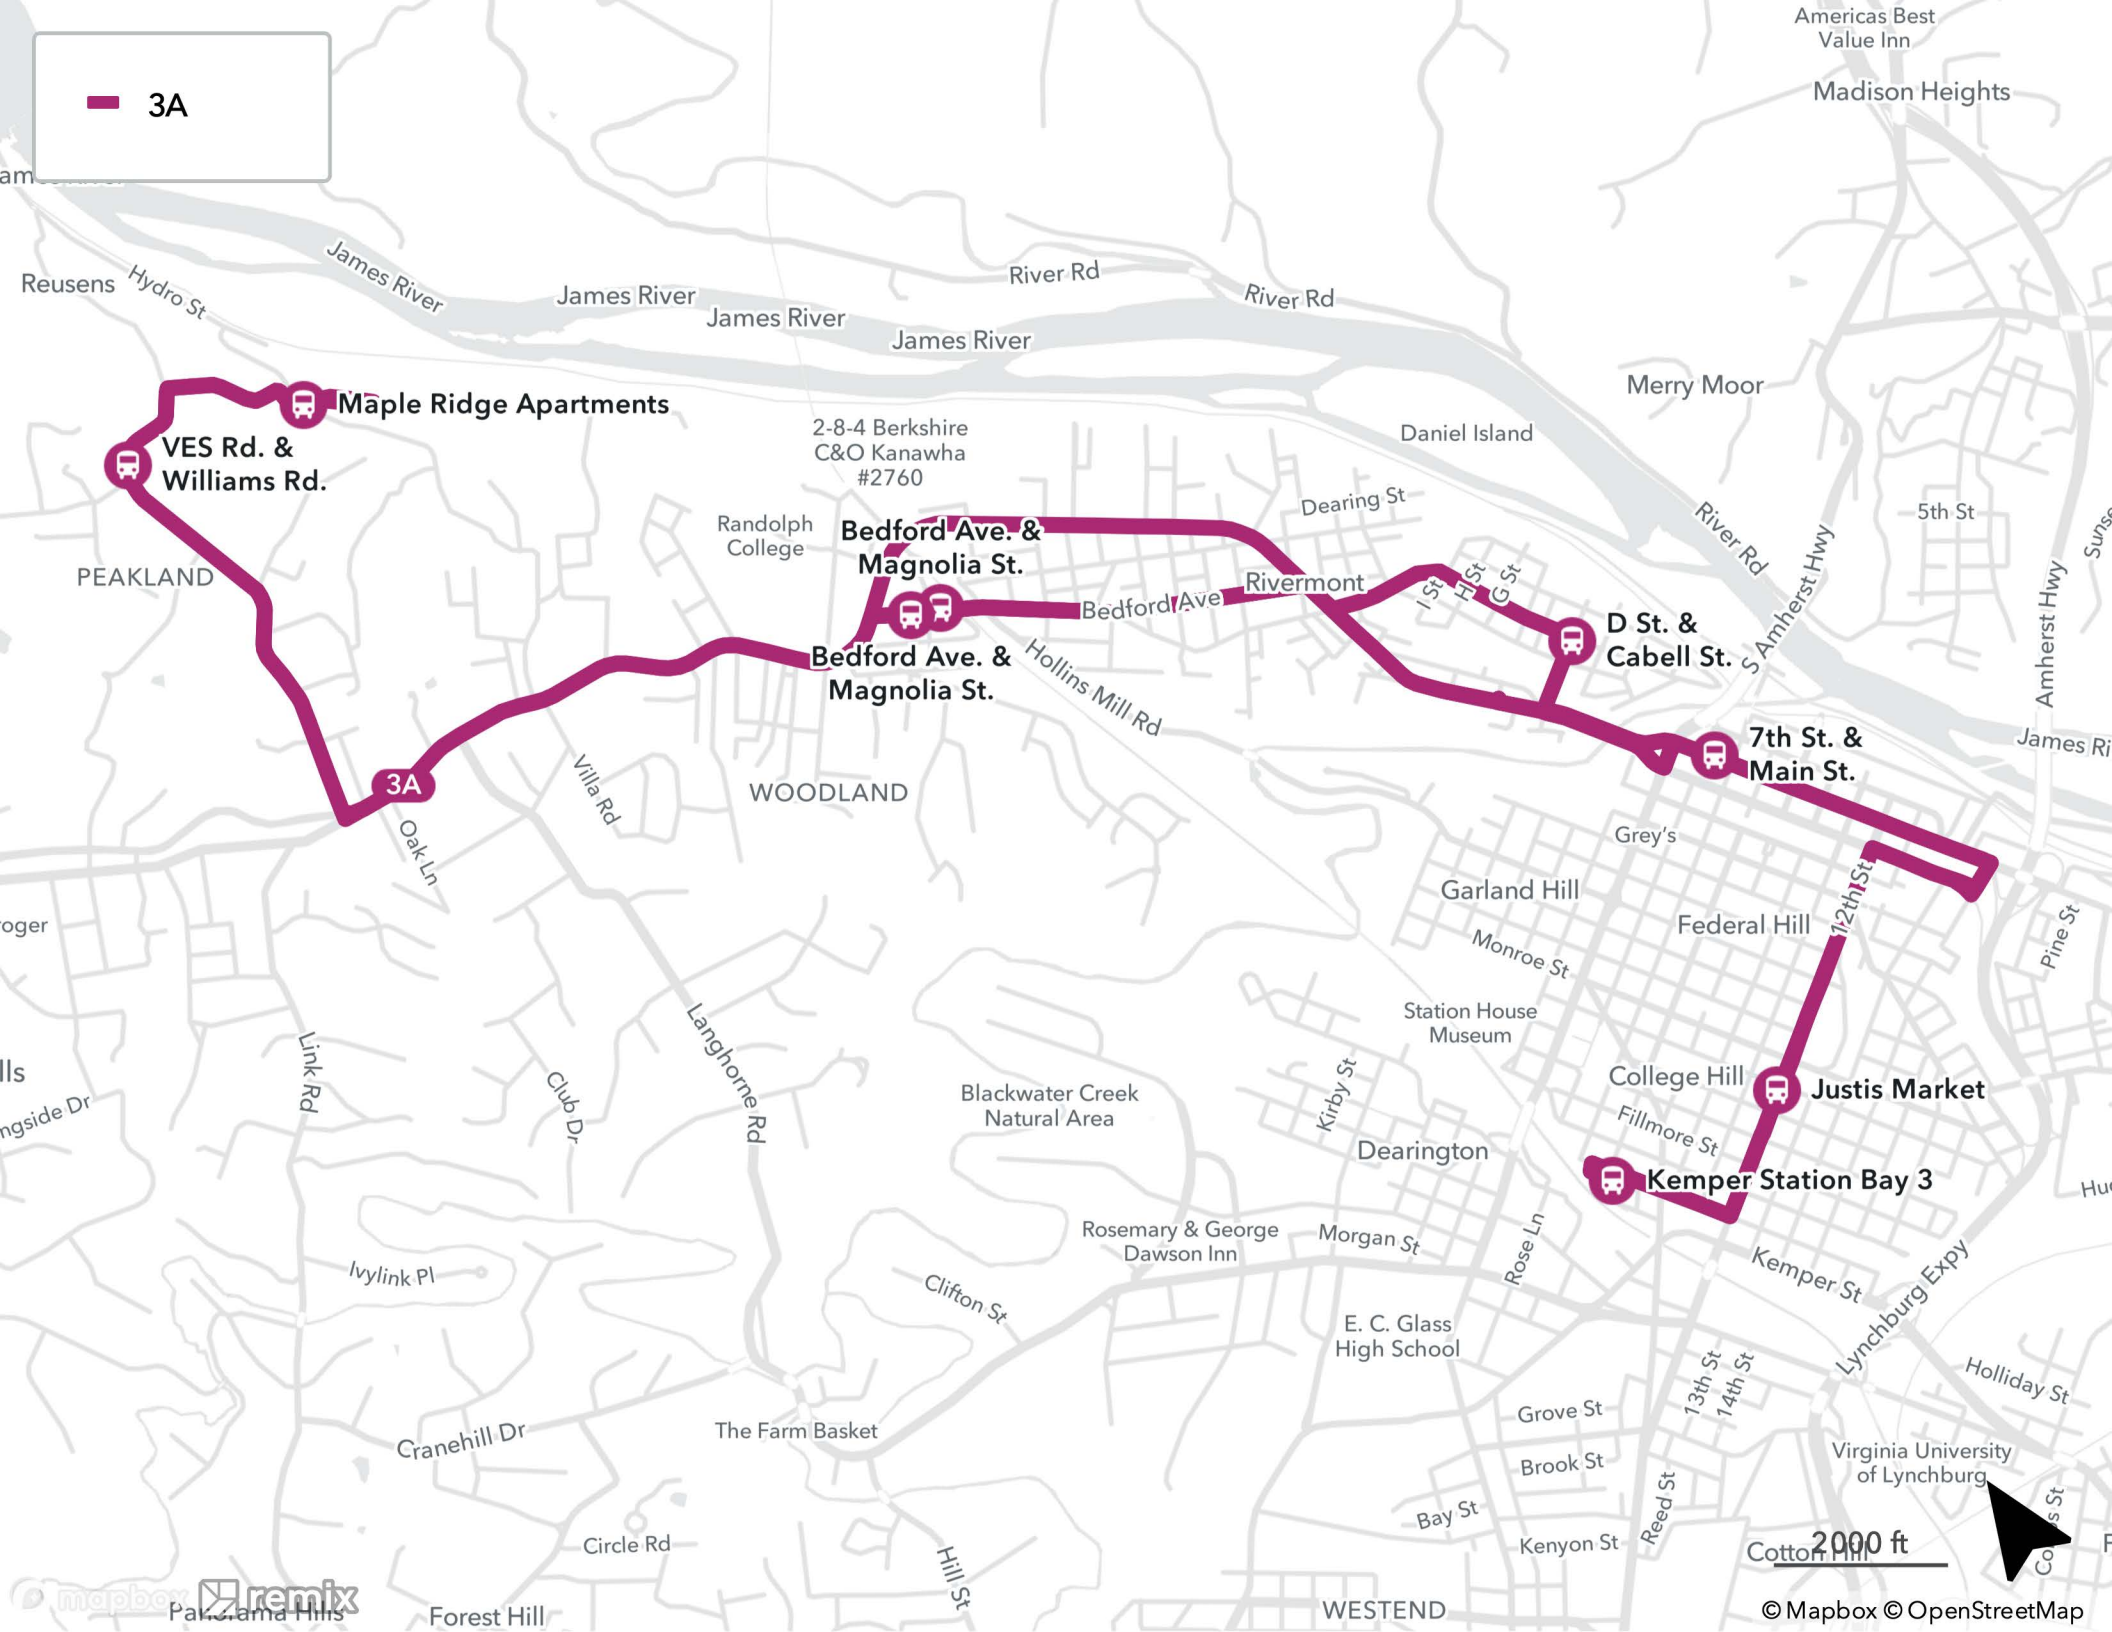

3A

VES Rd. & Williams Rd.

Maple Ridge Apartments

Bedford Ave. & Magnolia St.

Bedford Ave. & Magnolia St.

D St. & Cabell St.

7th St. & Main St.

Justis Market

Kemper Station Bay 3

2000 ft