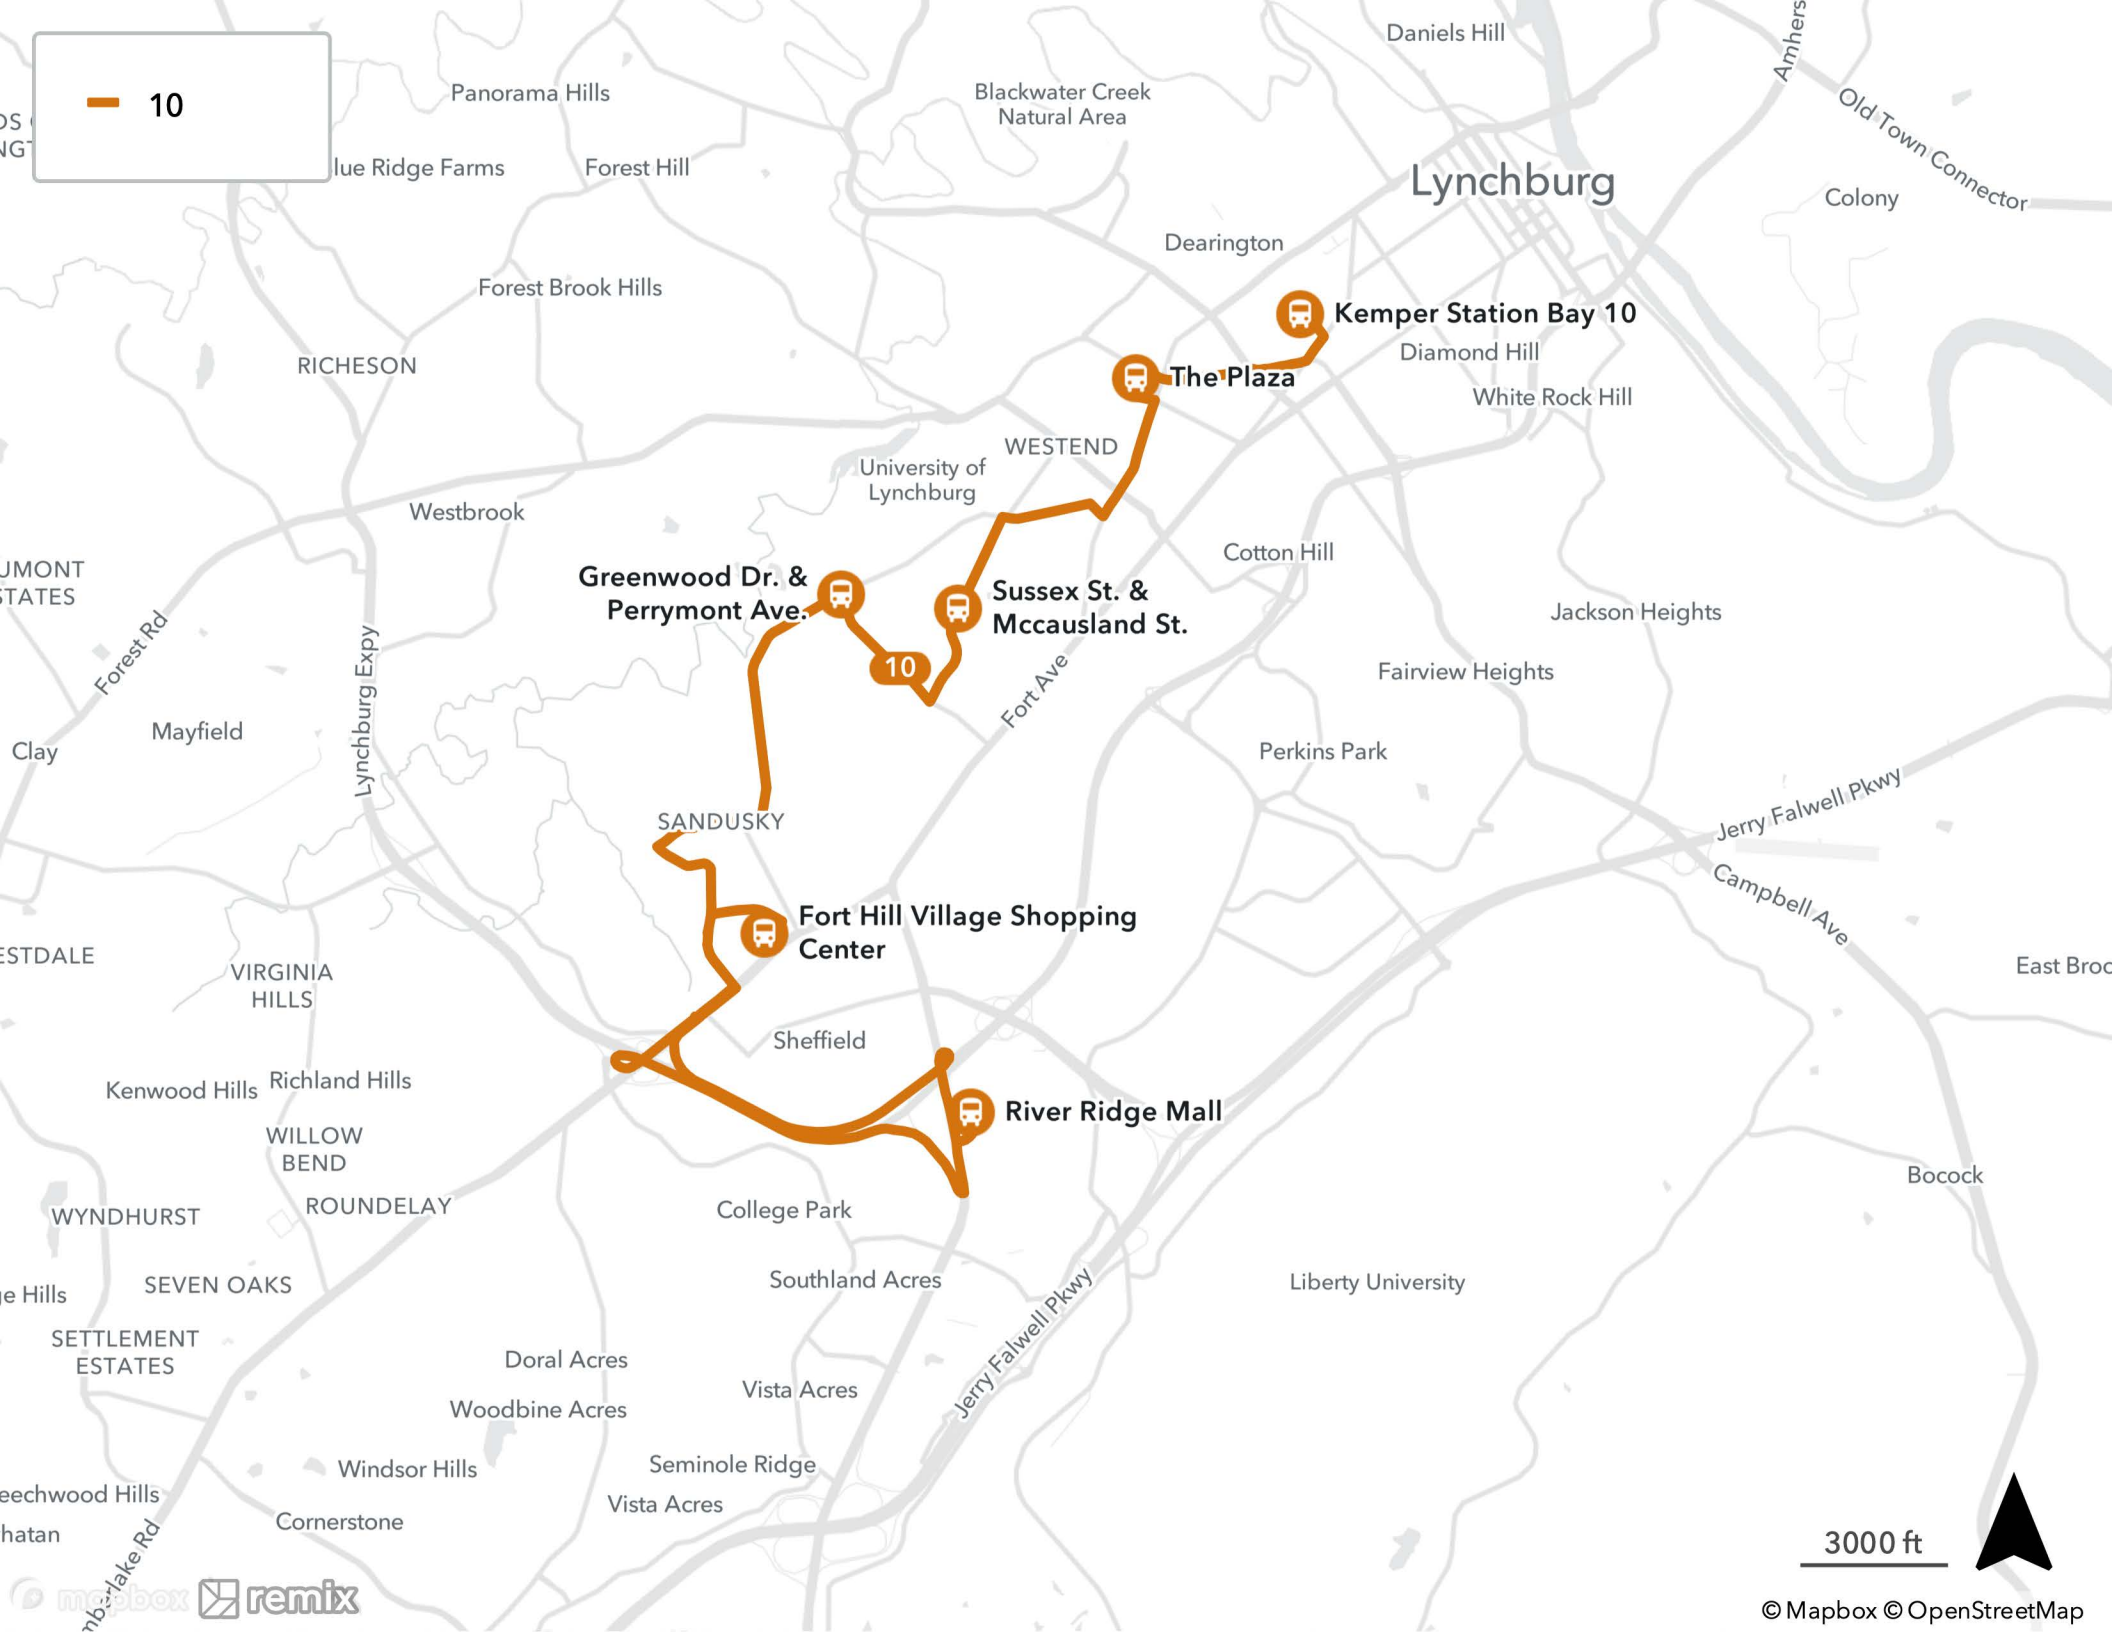

SATURDAY

ROUTE 10

River Ridge Mall	Greenwood Dr. & Perrymont Ave.	The Plaza	Kemper Station Bay 10	Kemper Station Bay 10	The Plaza	Sussex St. & Mccausland St	Fort Hill Village Shopping Center	River Ridge Mall
5:45a	5:55a	6:05a	6:13a	6:15a	6:20a	6:25a	6:35a	6:43a
6:45a	6:55a	7:05a	7:13a	7:15a	7:20a	7:25a	7:35a	7:43a
7:45a	7:55a	8:05a	8:13a	8:15a	8:20a	8:25a	8:35a	8:43a
8:45a	8:55a	9:05a	9:13a	9:15a	9:20a	9:25a	9:35a	9:43a
9:45a	9:55a	10:05a	10:13a	10:15a	10:20a	10:25a	10:35a	10:43a
10:45a	10:55a	11:05a	11:13a	11:15a	11:20a	11:25a	11:35a	11:43a
11:45a	11:55a	12:05p	12:13p	12:15p	12:20p	12:25p	12:35p	12:43p
12:45p	12:55p	1:05p	1:13p	1:15p	1:20p	1:25p	1:35p	1:43p
1:45p	1:55p	2:05p	2:13p	2:15p	2:20p	2:25p	2:35p	2:43p
2:45p	2:55p	3:05p	3:13p	3:15p	3:20p	3:25p	3:35p	3:43p
3:45p	3:55p	4:05p	4:13p	4:15p	4:20p	4:25p	4:35p	4:43p
4:45p	4:55p	5:05p	5:13p	5:15p	5:20p	5:25p	5:35p	5:43p
5:45p	5:55p	6:05p	6:13p	6:15p	6:20p	6:25p	6:35p	6:43p
6:45p	6:55p	7:05p	7:13p					

SUNDAY

ROUTE 10

River Ridge Mall	Greenwood Dr. & Perrymont Ave.	The Plaza	Kemper Station Bay 10	Kemper Station Bay 10	The Plaza	Sussex St. & Mccausland St.	Fort Hill Village Shopping Center	River Ridge Mall
7:45a	7:55a	8:05a	8:13a	8:15a	8:20a	8:26a	8:35a	8:43a
8:45a	8:55a	9:05a	9:13a	9:15a	9:20a	9:26a	9:35a	9:43a
9:45a	9:55a	10:05a	10:13a	10:15a	10:20a	10:26a	10:35a	10:43a
10:45a	10:55a	11:05a	11:13a	11:15a	11:20a	11:26a	11:35a	11:43a
11:45a	11:55a	12:05p	12:13p	12:15p	12:20p	12:26p	12:35p	12:43p
12:45p	12:55p	1:05p	1:13p	1:15p	1:20p	1:26p	1:35p	1:43p
1:45p	1:55p	2:05p	2:13p	2:15p	2:20p	2:26p	2:35p	2:43p
2:45p	2:55p	3:05p	3:13p	3:15p	3:20p	3:26p	3:35p	3:43p
3:45p	3:55p	4:05p	4:13p	4:15p	4:20p	4:26p	4:35p	4:43p
4:45p	4:55p	5:05p	5:13p	5:15p	5:20p	5:26p	5:35p	5:43p
5:45p	5:55p	6:05p	6:13p	6:15p	6:20p	6:26p	6:35p	6:43p
6:45p	6:55p	7:05p	7:10p					