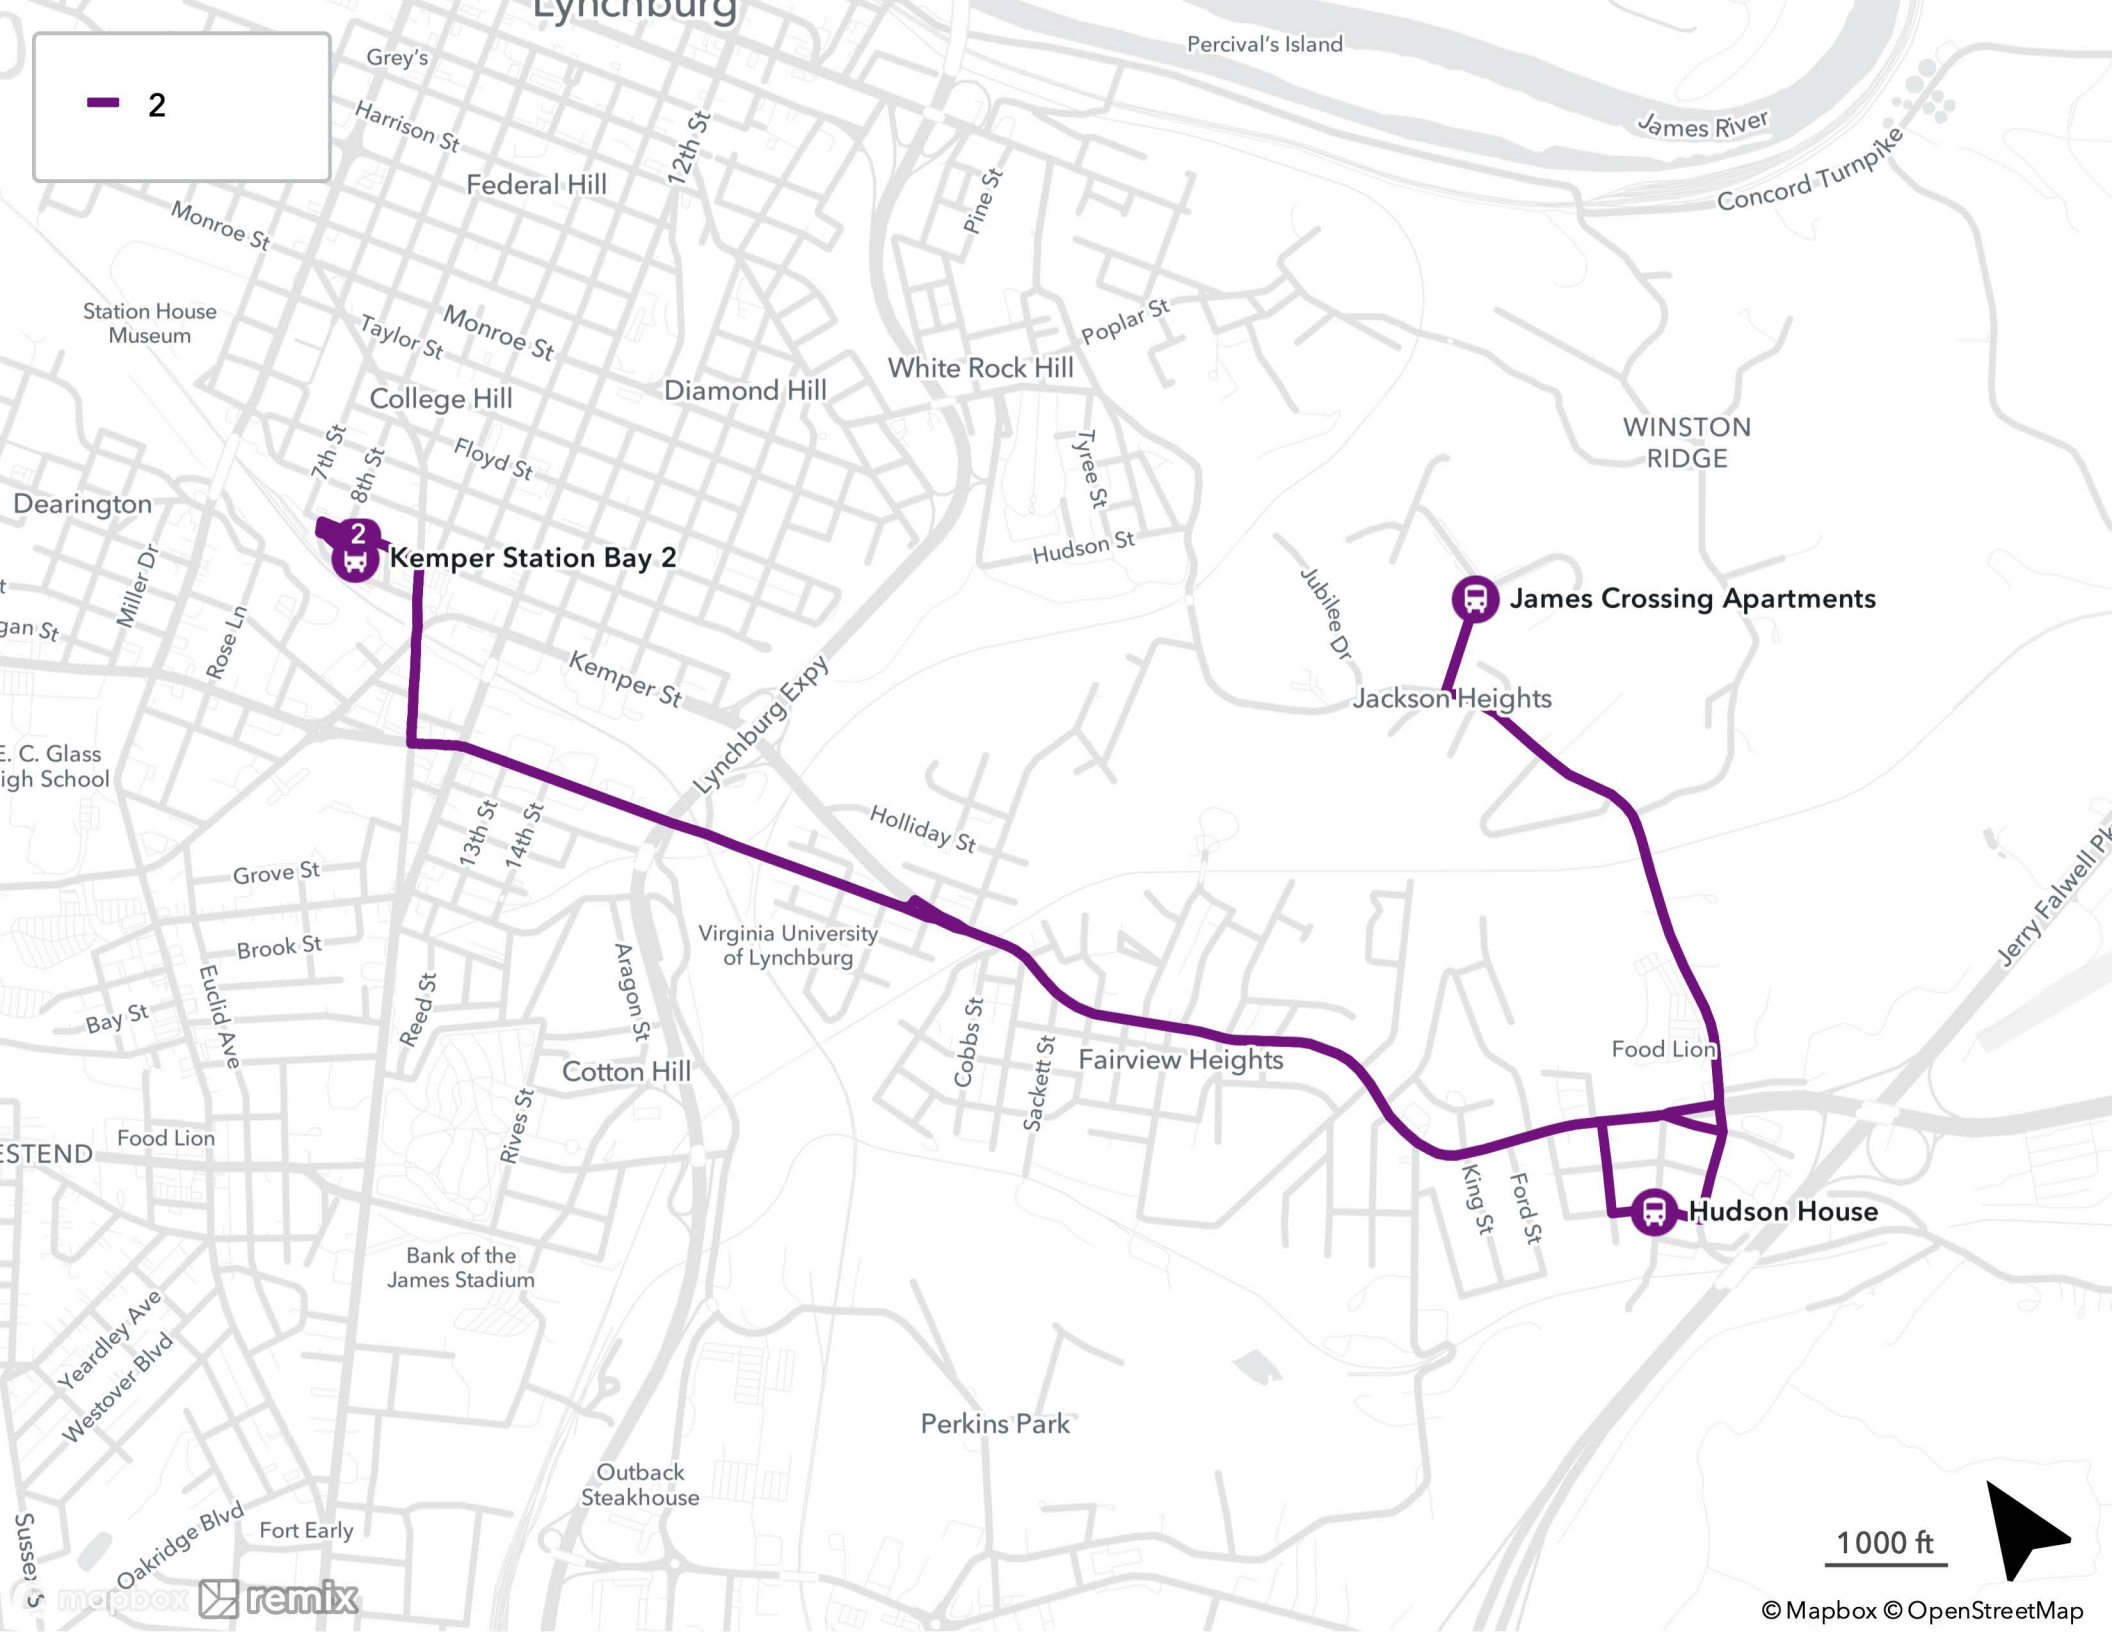

2

2

Kemper Station Bay 2

James Crossing Apartments

Hudson House

1000 ft