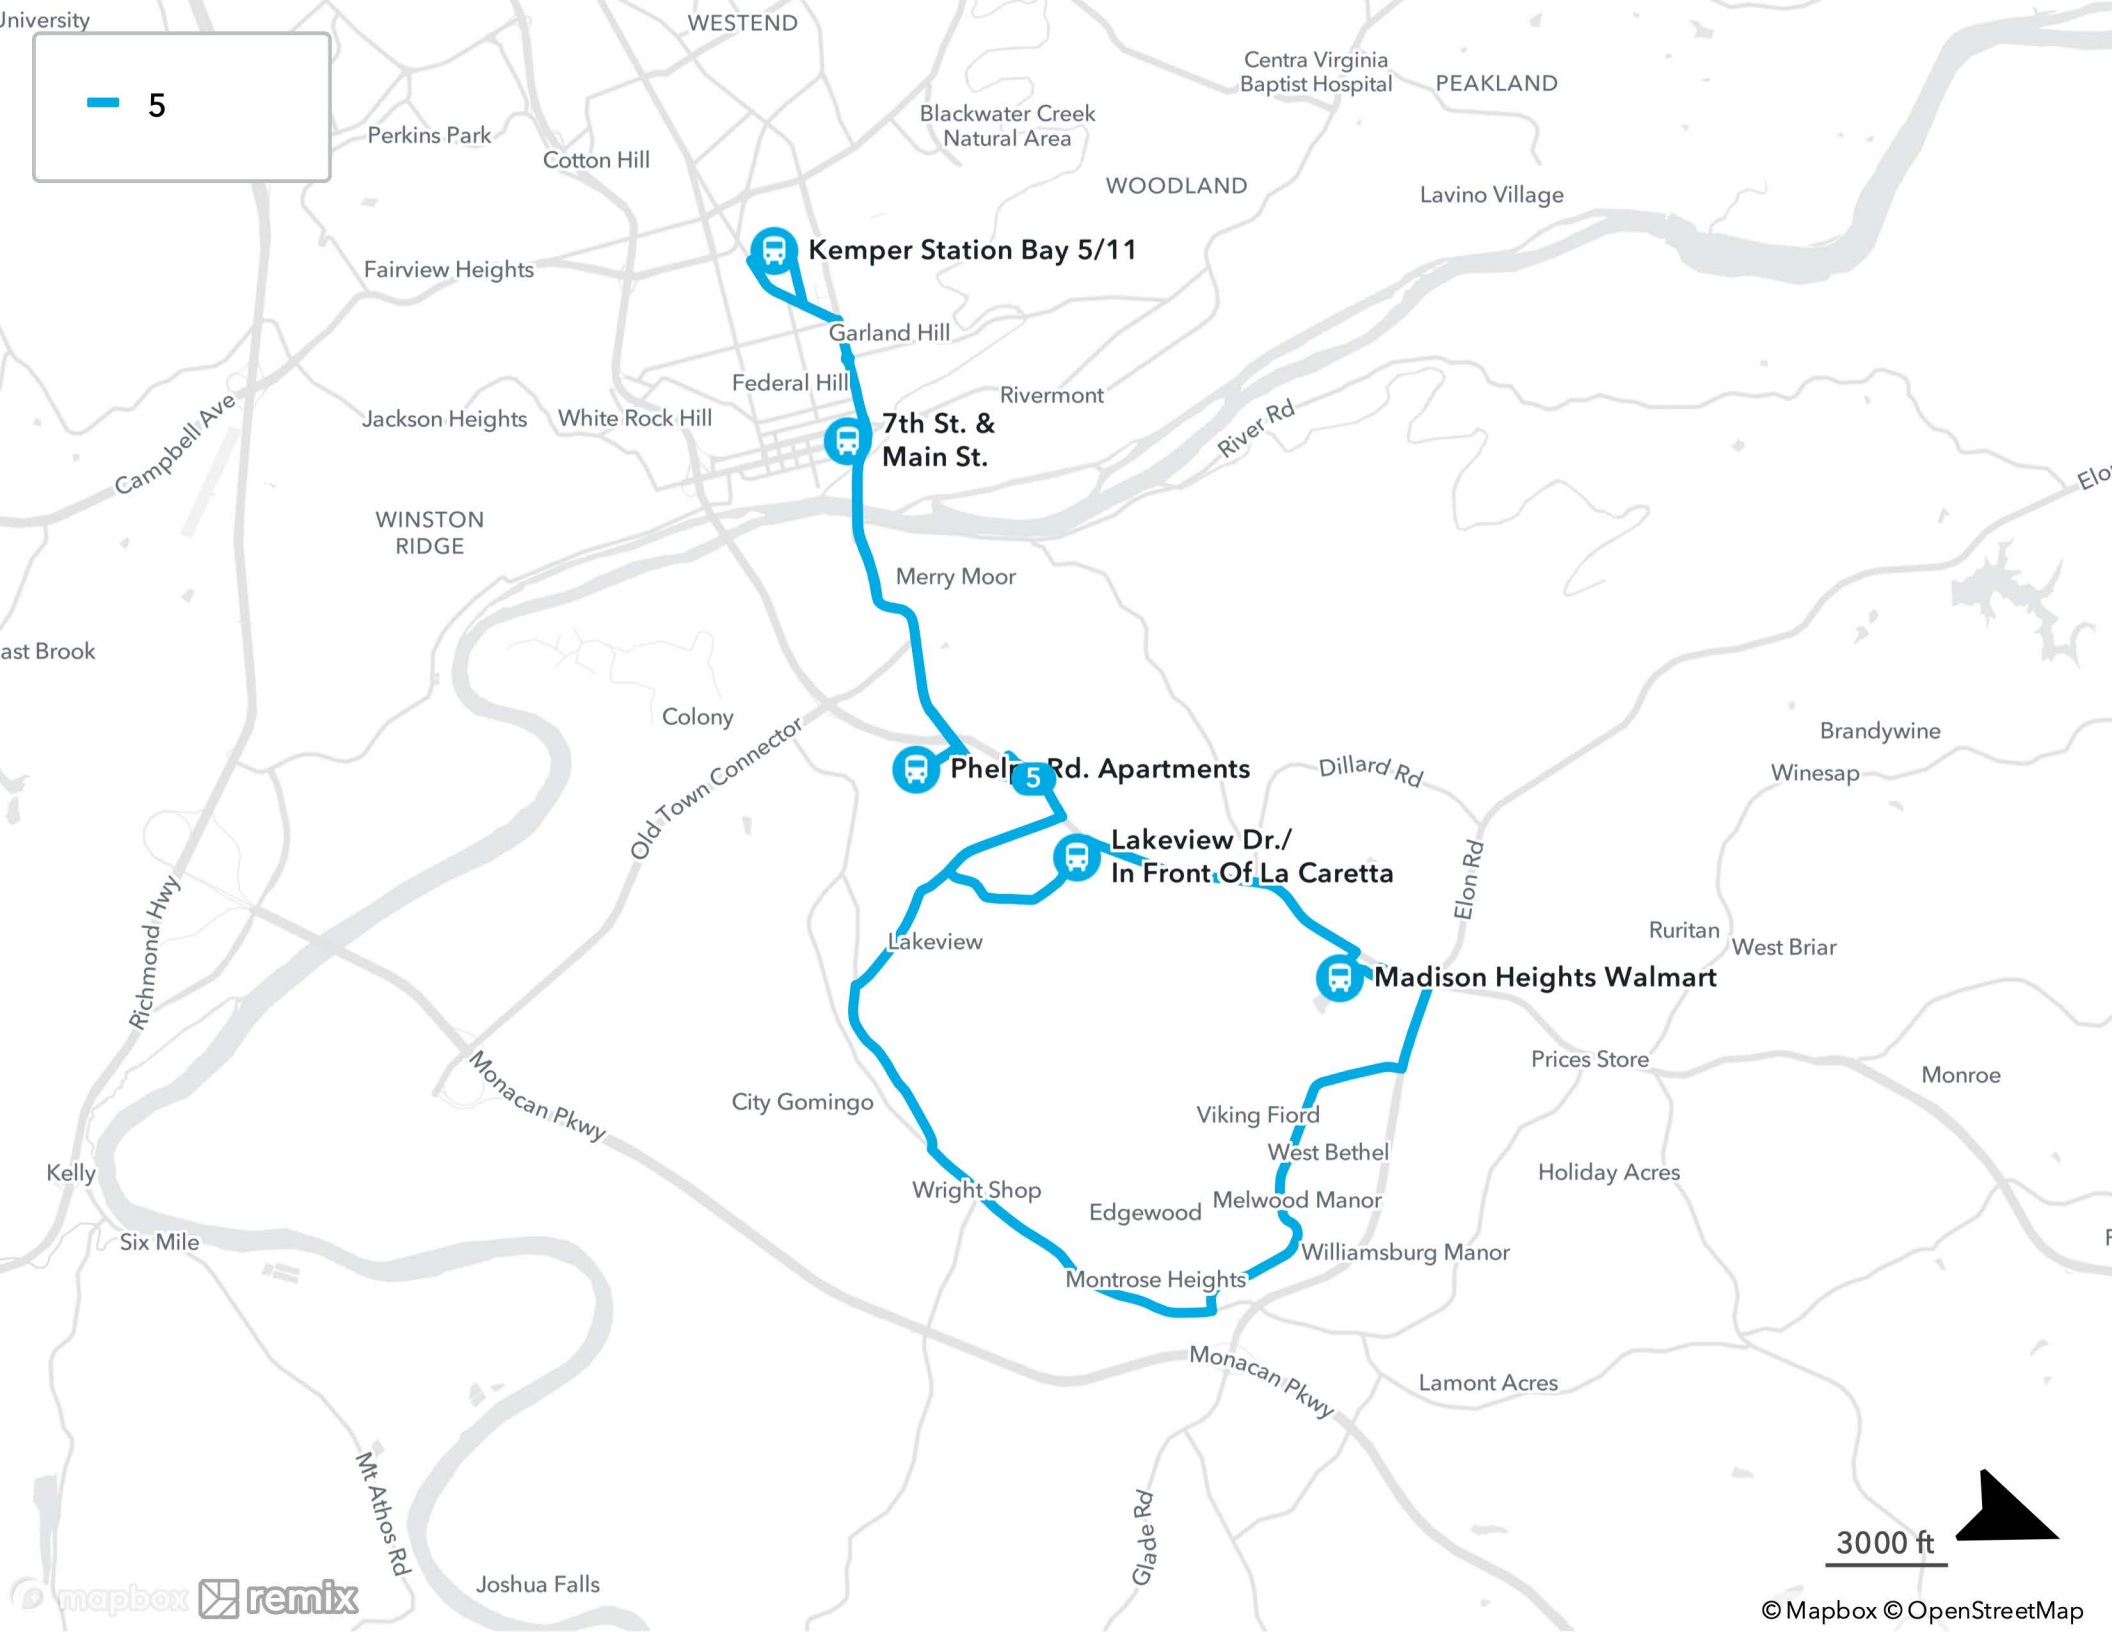

4

MON - FRI

ROUTE 5

Kemper Station Bay 5/11	7th St. & Main St	Phelps Rd. Apartments	Lakeview Dr./ In Front Of La Caretta	Madison Heights Walmart	Madison Heights Walmart	7th St. & Main St	Kemper Station Bay 5/11
6:15a	6:25a	6:30a	6:35a	6:38a	6:40a	7:05a	7:10a
8:15a	8:25a	8:30a	8:35a	8:38a	8:40a	9:05a	9:10a
10:15a	10:25a	10:30a	10:35a	10:38a	10:40a	11:05a	11:10a
12:15p	12:25p	12:30p	12:35p	12:38p	12:40p	1:05p	1:10p
2:15p	2:25p	2:30p	2:35p	2:38p	2:40p	3:05p	3:10p
4:15p	4:25p	4:30p	4:35p	4:38p	4:40p	5:05p	5:10p

5

3000 ft

MON - FRI

ROUTE 6

River Ridge Mall	CVCC	Old Mill Apartments	Peggy Bowen Dr./Centra Lynchburg Medical Center	Fresh Market	Creekside Ln./Home Depot	Peggy Bowen Dr./Centra Lynchburg Medical Center	Logans Landing Apartments	River Ridge Mall
5:15a	5:20a	5:25a	5:35a	5:45a	5:50a	5:55a	6:05a	6:10a
6:15a	6:20a	6:25a	6:35a	6:45a	6:50a	6:55a	7:05a	7:10a
7:15a	7:20a	7:25a	7:35a	7:45a	7:50a	7:55a	8:05a	8:10a
8:15a	8:20a	8:25a	8:35a	8:45a	8:50a	8:55a	9:05a	9:10a
9:15a	9:20a	9:25a	9:35a	9:45a	9:50a	9:55a	10:05a	10:10a
10:15a	10:20a	10:25a	10:35a	10:45a	10:50a	10:55a	11:05a	11:10a
11:15a	11:20a	11:25a	11:35a	11:45a	11:50a	11:55a	12:05p	12:10p
12:15p	12:20p	12:25p	12:35p	12:45p	12:50p	12:55p	1:05p	1:10p
1:15p	1:20p	1:25p	1:35p	1:45p	1:50p	1:55p	2:05p	2:10p
2:15p	2:20p	2:25p	2:35p	2:45p	2:50p	2:55p	3:05p	3:10p
3:15p	3:20p	3:25p	3:35p	3:45p	3:50p	3:55p	4:05p	4:10p
4:15p	4:20p	4:25p	4:35p	4:45p	4:50p	4:55p	5:05p	5:10p
5:15p	5:20p	5:25p	5:35p	5:45p	5:50p	5:55p	6:05p	6:10p
6:15p	6:20p	6:25p	6:35p	6:45p	6:50p	6:55p	7:05p	7:10p